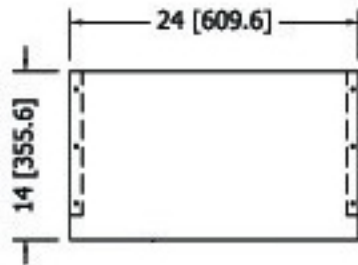

# Wall Shelf

Model #: WS-1424-E

Wall shelf 14"X24"

18GA.430S/S shelf and brackets  
carton box packed

FRONT ELEVATION

END VIEW