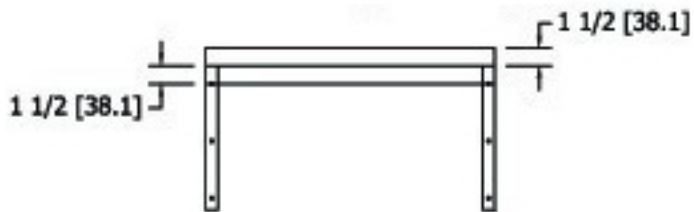

# Wall Shelf

Model #: WS-1424-E

Wall shelf 14"X24"

18GA.430S/S shelf and brackets  
carton box packed

FRONT ELEVATION

END VIEW