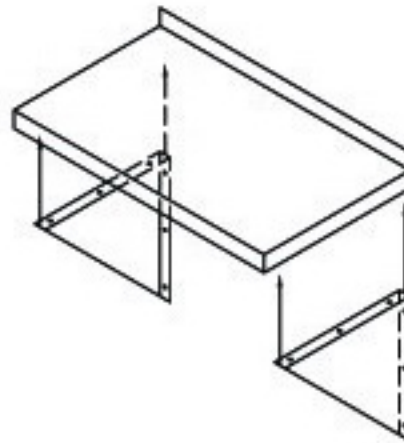

# Wall Shelf

Model #: WS-1424-E

Wall shelf 14"X24"

18GA.430S/S shelf and brackets  
carton box packed

FRONT ELEVATION

END VIEW