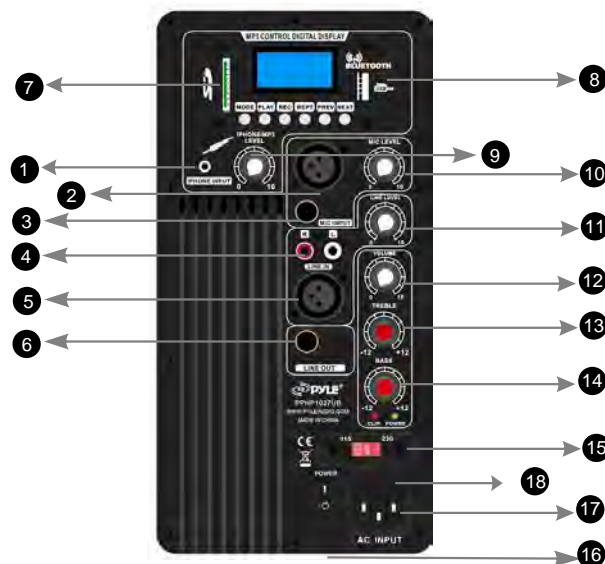

Electrical safety

All products are fitted with a detachable power cord (supplied) which connects to the AC mains and the back panel of the loudspeaker. The power cord has an IEC female connector on one end and male mains connectors on the other end. This cord is supplied specially to accommodate the different worldwide safety and electrical code requirements. The power cord supplied with your product has a 3-pin type plug. Do not cut off or damage the grounding plug. Like any electrical appliance, your EON powered speakers should not be used in water or when wet.

Product design and specifications are subject to change without previous notice.

PPHP837UB

Remote control

PPHP1037UB

1.Iphone input

Allows you to connect an Iphone with a 3.5mm connector.

2.Banlanced Microphone Input

Connector for a balanced microphone input .

3.Microphone input

Allows you to connect a microphone with a 6.3mm connector.

4.RCA Line-In

Allows you to connect an external audio device(CD, radio / DVD,etc) with RCA connectors