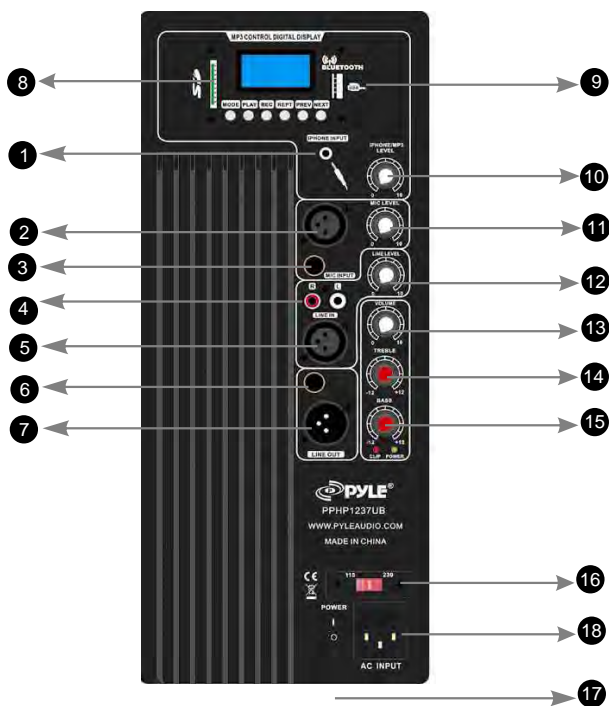

PPHP1237UB

Remote control