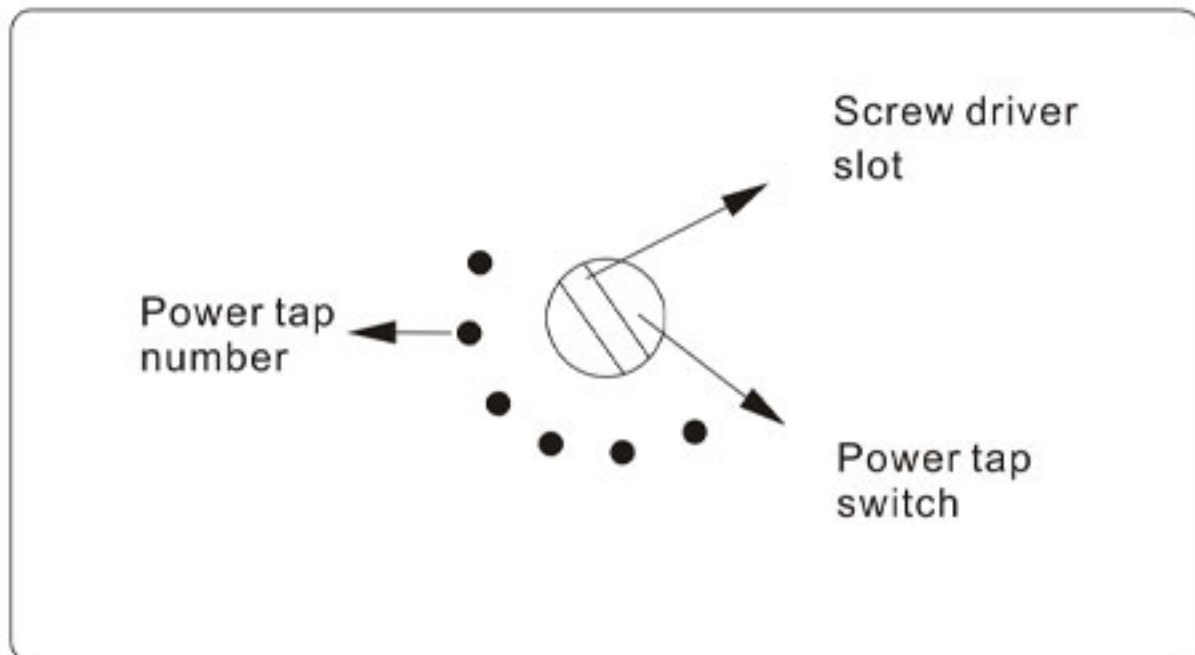

5. When setting the power tap switch, be certain to use the proper positions for either 70 V or 100V systems, to prevent horn damage.

(FOR PHSP12, PHSP16, PHSP20)

Change Impedance

*See instructions on HORN LABEL