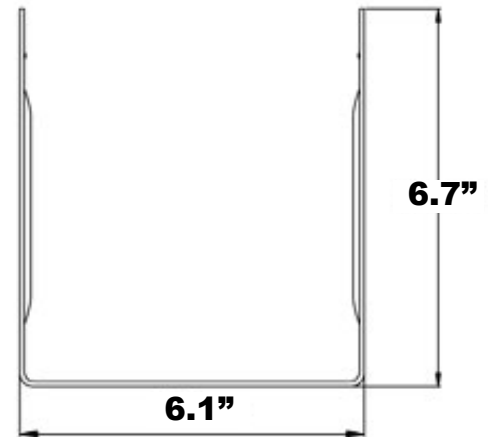

## Change Impedance

\*See instructions on HORN LABEL

**PHSP12 - 12.7" x 12.7" x 14"**  
**PHSP16 - 16" x 16" x 16.5"**  
**PHSP20 - 19.5" x 19.5" x 19"**

Technical data	PHSP12	PHSP16	PHSP20
Load rating	60W	80W	100W
Nominal impedance	16 ohms	16 ohms	16 ohms
Transformer tapings	60/30/15/7.5w(70V)	80/40/20/10W(70V)	100/50/25/12.5W(70V)
	60/30/15w(100V)	80/40/20W(100V)	100/50/25W(100V)
Frequency range	400Hz-5KHz	400Hz-5KHz	400Hz-5KHz
SPL(@1W/m)	103 dB	105 dB	105 dB
Dimension Ø×D(mm)	Ø323×357mm	Ø405×420mm	Ø500×482mm
Material, colour	ALU / RAL7042	ALU / RAL7042	ALU / RAL7042