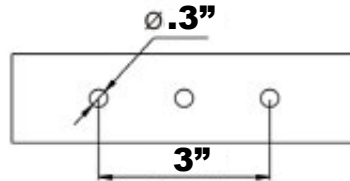

## How to use

1. Careful attention should be required for the polarity when more than two speakers are in operation at the same place, otherwise the sound of poor quality and/or sound pressure of low level will be reproduced. Connection should be made in the same way as in the case of battery, same polarity with parallel connection and different polarity with series connection.
2. When long wiring is called for, the low impedance connection invites large power loss, resulting in inefficient operation of speakers. In case wiring becomes longer than 50 meters, equip matching transformer and use with proper high impedance.
3. For low impedance connection, the total impedance of speakers should be equal to output impedance of amplifier.
4. Connect the speakers to be equal the total input power ( wattage ) to the output power of amplifier for high impedance connection. It means the impedance matching.

## Change Impedance

\*See instructions on HORN LABEL

**PHSP12 - 12.7" x 12.7" x 14"**  
**PHSP16 - 16" x 16" x 16.5"**  
**PHSP20 - 19.5" x 19.5" x 19"**

Technical data	PHSP12	PHSP16	PHSP20
Load rating	60W	80W	100W
Nominal impedance	16 ohms	16 ohms	16 ohms
Transformer tapings	60/30/15/7.5w(70V)	80/40/20/10W(70V)	100/50/25/12.5W(70V)
	60/30/15w(100V)	80/40/20W(100V)	100/50/25W(100V)
Frequency range	400Hz-5KHz	400Hz-5KHz	400Hz-5KHz
SPL(@1W/m)	103 dB	105 dB	105 dB
Dimension Ø×D(mm)	Ø323×357mm	Ø405×420mm	Ø500×482mm
Material, colour	ALU / RAL7042	ALU / RAL7042	ALU / RAL7042