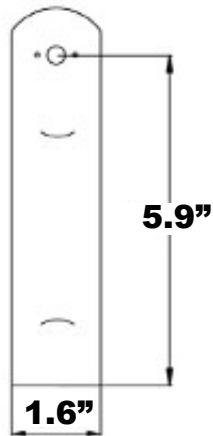

## Change Impedance

\*See instructions on HORN LABEL

**PHSP12 - 12.7" x 12.7" x 14"**  
**PHSP16 - 16" x 16" x 16.5"**  
**PHSP20 - 19.5" x 19.5" x 19"**

Technical data	PHSP12	PHSP16	PHSP20
Load rating	60W	80W	100W
Nominal impedance	16 ohms	16 ohms	16 ohms
Transformer tapings	60/30/15/7.5w(70V)	80/40/20/10W(70V)	100/50/25/12.5W(70V)
	60/30/15w(100V)	80/40/20W(100V)	100/50/25W(100V)
Frequency range	400Hz-5KHz	400Hz-5KHz	400Hz-5KHz
SPL(@1W/m)	103 dB	105 dB	105 dB
Dimension Ø×D(mm)	Ø323×357mm	Ø405×420mm	Ø500×482mm
Material, colour	ALU / RAL7042	ALU / RAL7042	ALU / RAL7042