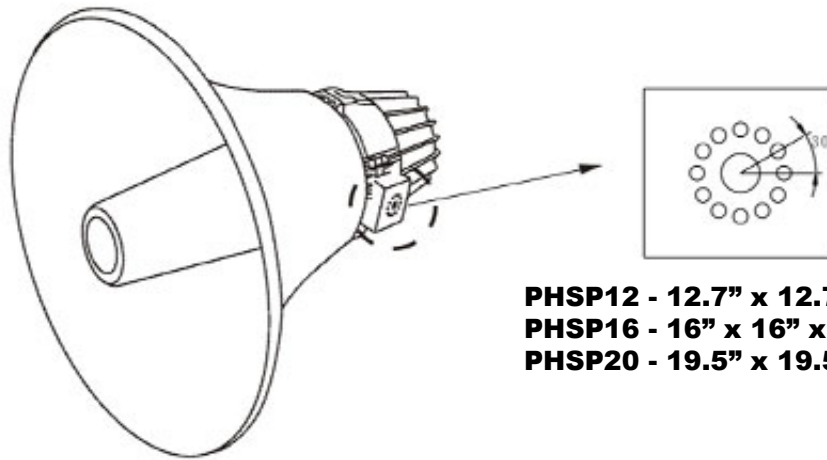

## How to use

1. Careful attention should be required for the polarity when more than two speakers are in operation at the same place, otherwise the sound of poor quality and/or sound pressure of low level will be reproduced. Connection should be made in the same way as in the case of battery, same polarity with parallel connection and different polarity with series connection.
2. When long wiring is called for, the low impedance connection invites large power loss, resulting in inefficient operation of speakers. In case wiring becomes longer than 50 meters, equip matching transformer and use with proper high impedance.
3. For low impedance connection, the total impedance of speakers should be equal to output impedance of amplifier.
4. Connect the speakers to be equal the total input power ( wattage ) to the output power of amplifier for high impedance connection. It means the impedance matching.

5. When setting the power tap switch, be certain to use the proper positions for either 70 V or 100V systems, to prevent horn damage.

(FOR PHSP12, PHSP16, PHSP20)

## Change Impedance

\*See instructions on HORN LABEL

**PHSP12 - 12.7" x 12.7" x 14"**  
**PHSP16 - 16" x 16" x 16.5"**  
**PHSP20 - 19.5" x 19.5" x 19"**

Technical data	PHSP12	PHSP16	PHSP20
Load rating	60W	80W	100W
Nominal impedance	16 ohms	16 ohms	16 ohms
Transformer tapings	60/30/15/7.5w(70V)	80/40/20/10W(70V)	100/50/25/12.5W(70V)
	60/30/15w(100V)	80/40/20W(100V)	100/50/25W(100V)
Frequency range	400Hz-5KHz	400Hz-5KHz	400Hz-5KHz
SPL(@1W/m)	103 dB	105 dB	105 dB
Dimension Ø×D(mm)	Ø323×357mm	Ø405×420mm	Ø500×482mm
Material, colour	ALU / RAL7042	ALU / RAL7042	ALU / RAL7042