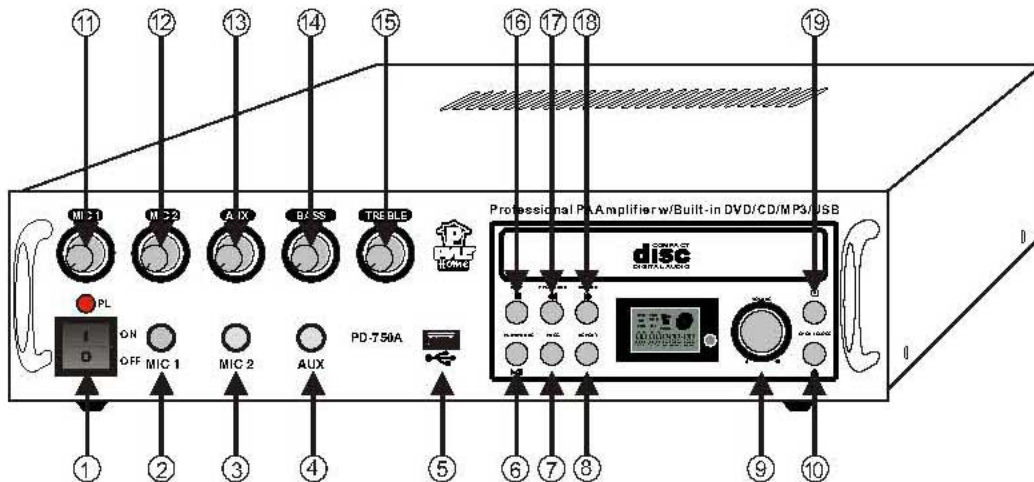

Please read the installation and operation instructions in this manual. and keep it for reference.

SPECIFICATIONS

PD750A

- Professional PA Amplifier
- With USB port, DVD player(Anti-shock)
- Compatibility with DVD, CD, CD-R, CD-RW, MP3
- Output regulation: Less than 2db no load to full load
- Speaker output: 4Ω (20V) 8Ω (28.3V) 16Ω (40V)
- 70V, 100V. line out: 1V±0.3V
- Frequency Response: 20Hz-20KHz
- Harmonic distortion: 1%
- S/N ratio: <75db
- Peak Power: 700 WATTS
- 2 Mic input with volume control
- 1 AUX input with volume control
- DVD/AUX volume control
- Tone control Bass: ±10db at 100Hz Treble: ±10db at 10KHz
- Indicator: LED output level meter
- AC power supply 110-127/220-240 AC 50/60Hz
- DC power supply: 12V battery
- Dimension of Unit: 15.75" x 12.20" x 3.94"

FRONT PANEL

- | | |
|-----------------------|---------------------------|
| 1. Power Switch | 11. MIC 1 Volume Control |
| 2. MIC-1 Phone Jack | 12. MIC 2 Volume Control |
| 3. MIC-2 Phone Jack | 13. AUX Volume Control |
| 4. AUX IN Phone Jack | 14. BASS Volume Control |
| 5. USB Port | 15. TREBLE Volume Control |
| 6. Play/pause Button | 16. STOP Button |
| 7. Menu | 17. Backward Button |
| 8. Replay | 18. Forward Button |
| 9. Volume Control | 19. DVD Power Switch |
| 10. Open/close Button | |

REAR PANEL

DVD/CD OUTPUT SECTION

1. RCA jack, Y component output
2. RCA jack, Left/Right Audio output, connect to external amplifier
3. coaxial output, connect to TV
4. RCA jack, Video output, connect to TV
5. S-Video jack, connect to TV
6. The fiber optical output, connect to TV
7. RCA jack, V component output
8. RCA jack, U component output
9. SPEAKER output, low & high impedance
10. Voltage selector: 110V 60Hz/220V 50Hz (under the bottom)
11. FUSE.
12. AC INPUT.