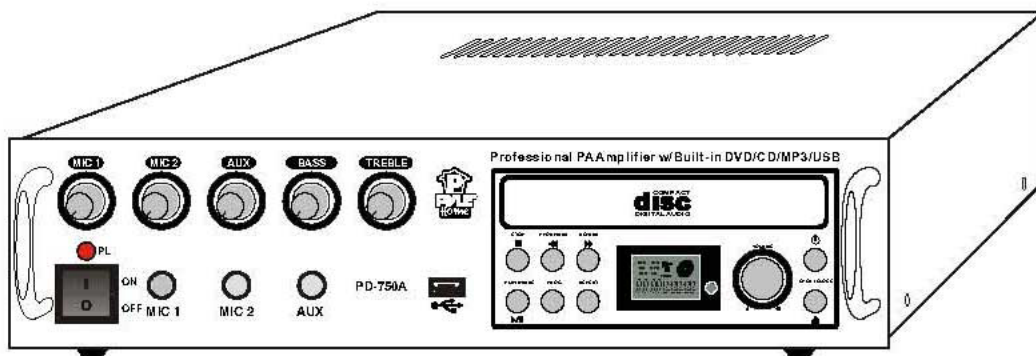

Professional PA Amplifier w/ Built in DVD/CD/MP3/USB & 70v Output

www.pyleaudio.com