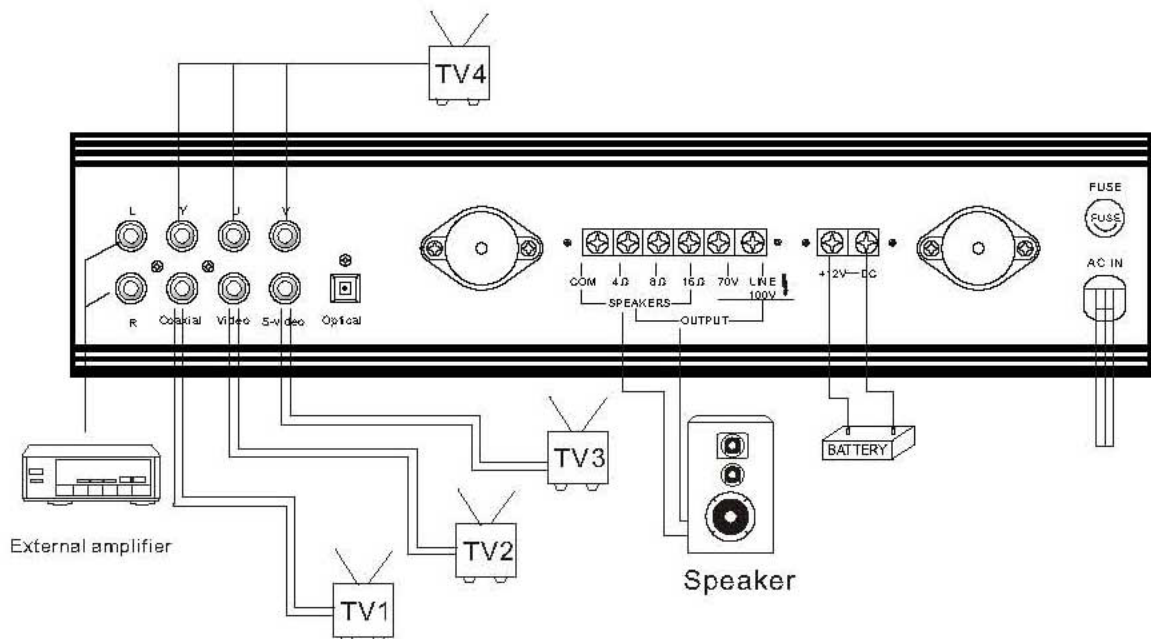

EXAMPLE OF POSSIBLE CONNECTIONS