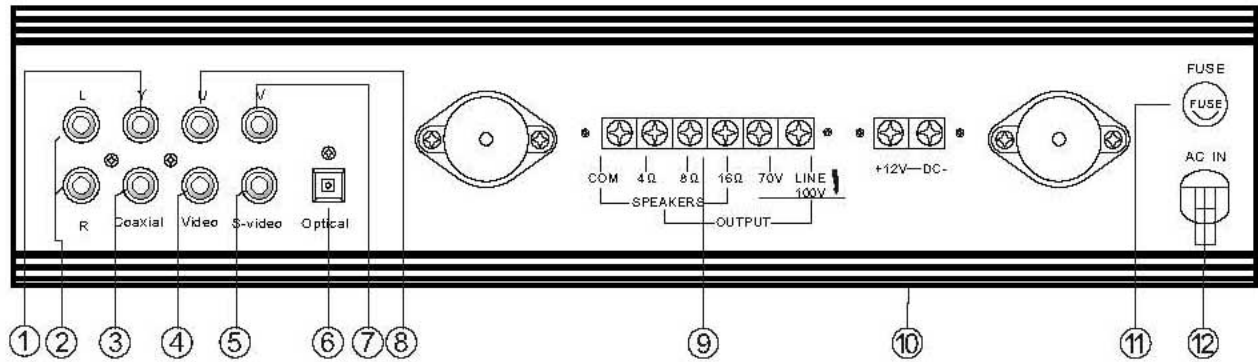

Please read the installation and operation instructions in this manual. and keep it for reference.

SPECIFICATIONS

PD750A

- Professional PA Amplifier
- With USB port, DVD player(Anti-shock)
- Compatibility with DVD, CD, CD-R, CD-RW, MP3
- Output regulation: Less than 2db no load to full load
- Speaker output: 4Ω (20V) 8Ω (28.3V) 16Ω (40V)
- 70V, 100V. line out: 1V±0.3V
- Frequency Response: 20Hz-20KHz
- Harmonic distortion: 1%
- S/N ratio: <75db
- Peak Power: 700 WATTS
- 2 Mic input with volume control
- 1 AUX input with volume control
- DVD/AUX volume control
- Tone control Bass: ±10db at 100Hz Treble: ±10db at 10KHz
- Indicator: LED output level meter
- AC power supply 110-127/220-240 AC 50/60Hz
- DC power supply: 12V battery
- Dimension of Unit: 15.75" x 12.20" x 3.94"

FRONT PANEL

- | | |
|-----------------------|---------------------------|
| 1. Power Switch | 11. MIC 1 Volume Control |
| 2. MIC-1 Phone Jack | 12. MIC 2 Volume Control |
| 3. MIC-2 Phone Jack | 13. AUX Volume Control |
| 4. AUX IN Phone Jack | 14. BASS Volume Control |
| 5. USB Port | 15. TREBLE Volume Control |
| 6. Play/pause Button | 16. STOP Button |
| 7. Menu | 17. Backward Button |
| 8. Replay | 18. Forward Button |
| 9. Volume Control | 19. DVD Power Switch |
| 10. Open/close Button | |

REAR PANEL

DVD/CD OUTPUT SECTION

1. RCA jack, Y component output
2. RCA jack, Left/Right Audio output, connect to external amplifier
3. coaxial output, connect to TV
4. RCA jack, Video output, connect to TV
5. S-Video jack, connect to TV
6. The fiber optical output, connect to TV
7. RCA jack, V component output
8. RCA jack, U component output
9. SPEAKER output, low & high impedance
10. Voltage selector: 110V 60Hz/220V 50Hz (under the bottom)
11. FUSE.
12. AC INPUT.