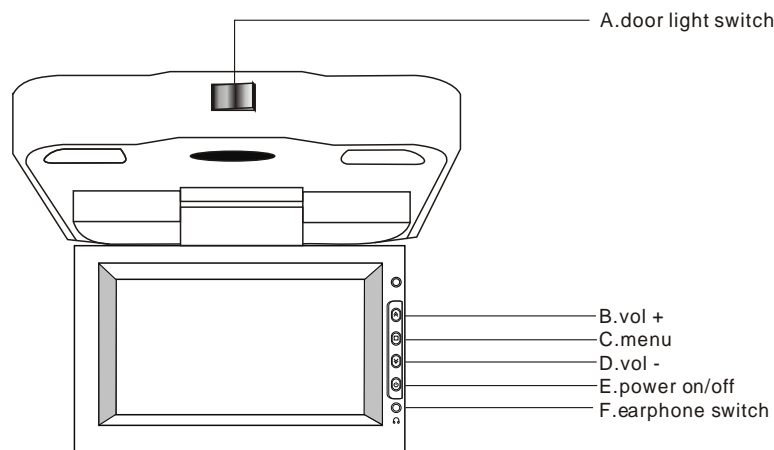

No.1 Quality

Panel

- A. Turn on the door light
- C. Active the menu
- E. LCD On/Off

- B. Positive adjustment
- D. Negative adjustment
- F. Earphone jack

Remote control

- 1. Power On/Off
- 2. Brightness -
- 3. Brightness +
- 4. Colour -
- 5. Colour +
- 6. Contrast -
- 7. Contrast +
- 8. Volume -
- 9. Volume +

Specifications

Screen Size:	7.2inch
System:	NTSC
Power source/Consumption:	DC12V+/-10%, <700mA
Video Input:	Composition Video signal
Operating Temperature:	0°C ~+45°C
Storage Temperature:	-10°C~+80°C
Display Method:	Color LCD
Resolution(HXV):	640×840
Back light:	Cold Cathode Filament Tube