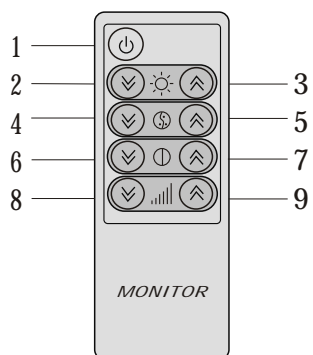

No.1 Quality

Panel

- A. Turn on the door light
- C. Active the menu
- E. LCD On/Off

- B. Positive adjustment
- D. Negative adjustment
- F. Earphone jack

Remote control

- 1. Power On/Off
- 2. Brightness -
- 3. Brightness +
- 4. Colour -
- 5. Colour +
- 6. Contrast -
- 7. Contrast +
- 8. Volume -
- 9. Volume +

Specifications

Screen Size:	7.2inch
System:	NTSC
Power source/Consumption:	DC12V+/-10%, <700mA
Video Input:	Composition Video signal
Operating Temperature:	0°C ~+45°C
Storage Temperature:	-10°C~+80°C
Display Method:	Color LCD
Resolution(HXV):	640×840
Back light:	Cold Cathode Filament Tube