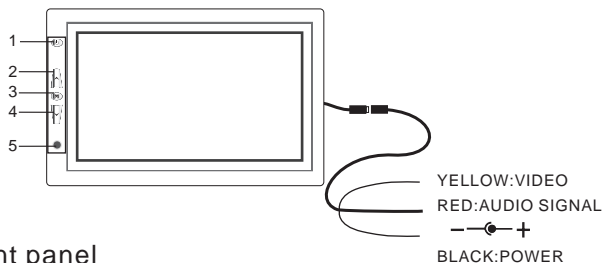

Thank you for purchasing the Color LCD monitor. To enjoy the features of this device and to ensure years of trouble-free operation, please read this manual carefully and follow the instructions.