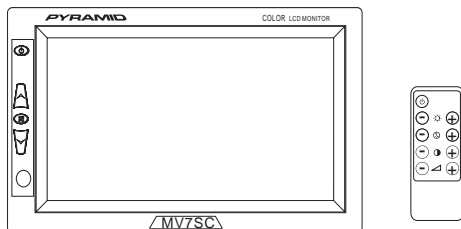

**PYRAMID**

## Front panel

- |                       |                        |
|-----------------------|------------------------|
| 1. Power on/off       | 2. Positive adjustment |
| 3. Activation of menu | 4. Negative adjustment |
| 5. IR                 |                        |

## Specification

Screen size:	7.2 inch
System:	PAL & NTSC
Power source:	DC 12V +/- 10%
Power consumption:	< 7.2W
Video input:	Composition Video Signal
Operating temperature:	0-60°C
Storage temperature:	-20-80°C