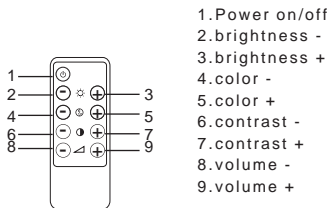

Remote control