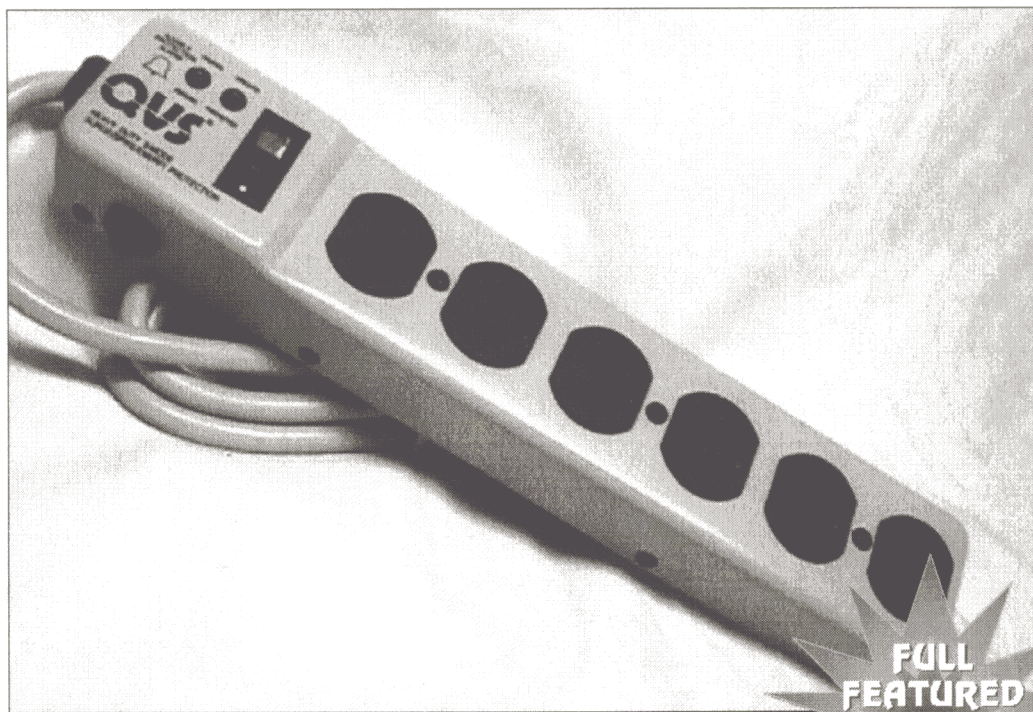

SURGE PROTECTOR

HEAVY DUTY WITH AUDIBLE ALARM

POWER PROTECTION

PP150

6 OUTLETS, HEAVY DUTY, WITH EMI/RFI

- Features:
 - One Year Warranty, UL, meets 1449
 - Protection indicator lights & Protection failure alarm
 - Six 3-wire grounded outlets, Power ON lights rocker switch
 - EMI/RFI/Surge/Spike protection, "T" slots on back for wall mount
 - Separate, discreet ground circuit, Resettable 15amp circuit breaker
 - MOVs provide 3 Mode protection, Solder free integral bus conductors
 - Metal case, beige color, 6ft heavy duty power cord

\$3,000

3 Years Equipment Warranty!

SPECIFICATIONS

- Rating - 60Hz/115vAC/15a (1875 Watts)
- Maximum Surge Voltage - 6000 Volts • Maximum Spike Current - 6500amps-25°C
- Energy Dissipation - 150Jx3=450J
- Maximum Clamping Voltage - <330Volts • Maximum Clamping Ratio - 1.2:1
- Response Time - <1 nanosecond • Attenuation - 15dB
- Temperature Range - -25°C to +80°C • Voice Rejection - 100KHz/100MHz