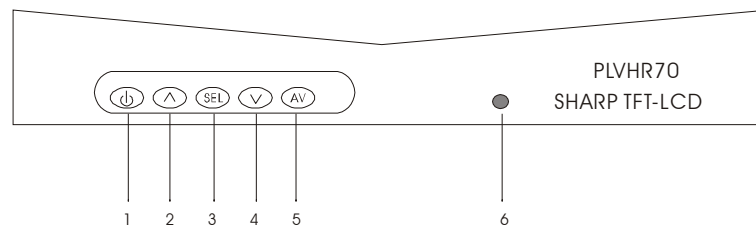

PYLE[®]

INSTRUCTION MANUAL

PLVHR70

Thank you for the purchase of this Super slim design 7 inch Color TFT-LCD monitor. Before operating the unit, please read this manual thoroughly and keep it for future reference.

PANEL

1. Power: Power on/off

Press this button to turn on the monitor, press again to turn the monitor off.

2. Brightness/color/contrast negative adjustment

To adjust brightness, color or contrast negatively.