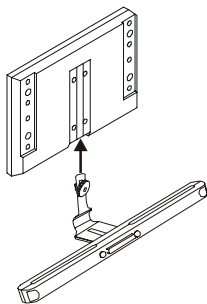

2. HEADREST BRACKET