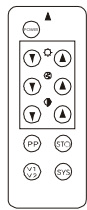

3. SEL: to activate the menu and select brightness, color or contrast.

4. Brightness/color/contrast positive adjustment

To adjust brightness, color or contrast positively.

5. AV: to change video signal sources between V1/V2.

6. Remote control receiver

The device has the function of Picture-Flip, it allows you to rotate the screen 180 degrees and have the picture automatically flip so you can view the picture upside-down! So you can mount the monitor up side-down in a car.

NOTE: Although the effective pixels for the liquid crystal is given as 99.98% or more, 0.02% of pixels

may not light or may light incorrectly. It is a very common phenomenon in active matrix display

technology, do not indicate fault or broken of the unit.

Contents and specifications can be subject to change without prior notice.

REMOTE CONTROL

Power:		Power on/off
		Brightness adjustment
		Color adjustment
		Contrast adjustment
PP:		Select among the preset display mode (MEMORY-STANDARD-SOFT-VIVID-LIGHT)
V1/V2:		Change between V1 and V2.
SYS:		Image zoom