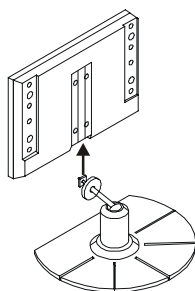

REMOTE CONTROL

Power:		Power on/off
		Brightness adjustment
		Color adjustment
		Contrast adjustment
PP:		Select among the preset display mode (MEMORY-STANDARD-SOFT-VIVID-LIGHT)
V1/V2:		Change between V1 and V2.
SYS:		Image zoom

WIRING

INSTALLATION