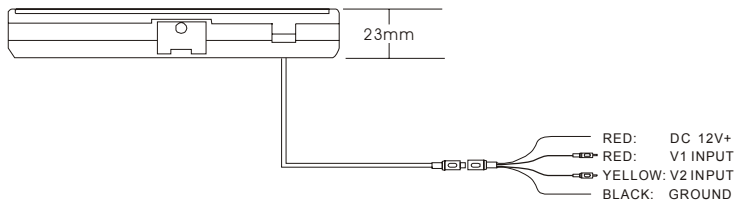

REMOTE CONTROL

Power:		Power on/off
		Brightness adjustment
		Color adjustment
		Contrast adjustment
PP:		Select among the preset display mode (MEMORY-STANDARD-SOFT-VIVID-LIGHT)
V1/V2:		Change between V1 and V2.
SYS:		Image zoom

WIRING

INSTALLATION