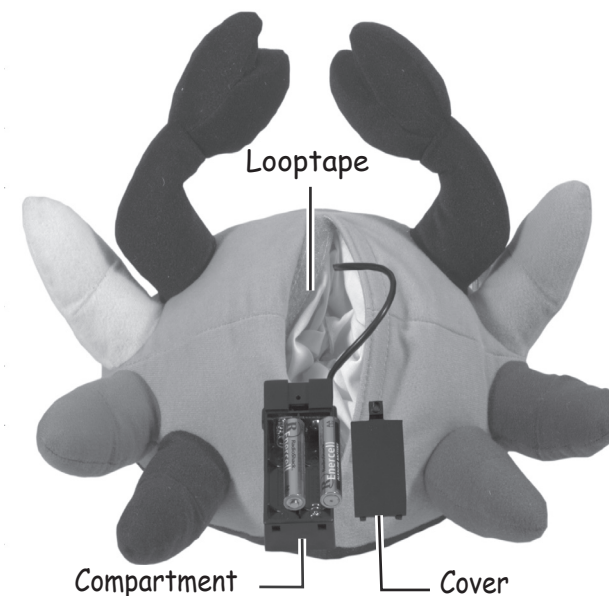

60-2805

Shelly Crab

Thank you for purchasing the RadioShack Shelly Crab. This wonderful, interactive toy makes early learning fun and easy. The crab helps your baby learn shapes, colors, textures and songs. Shelly Crab also stimulates your baby's senses while teaching perceptual skills, reasoning skills, motor skills, and learning development.

Safety mirror provides a reflective surface.

Shelly Crab giggles when you squeeze it's body.

Squeeze any leg and Shelly Crab will randomly say that leg's color, texture or shape.

Squeeze Shelly's left claw to hear one of three randomly played melodies.

Shake Shelly's right claw to hear a rattle sound.

what's included

Shelly Crab

user's guide

streetsentz
Common Sents Tips For Safer Kidz
www.streetsentz.com

installing batteries

Shelly Crab requires two AA batteries (not supplied) for power. You can use alkaline, (rechargeable) Ni-Cd or Ni-MH batteries.

1. Part the looptape on the bottom of Shelly Crab and pull out the battery compartment.
2. Remove the battery cover.
3. Insert two AA batteries according to the polarity symbols (+ and -) marked inside.
4. Replace the battery cover, the compartment, and then close the hook-and-loop tape opening.