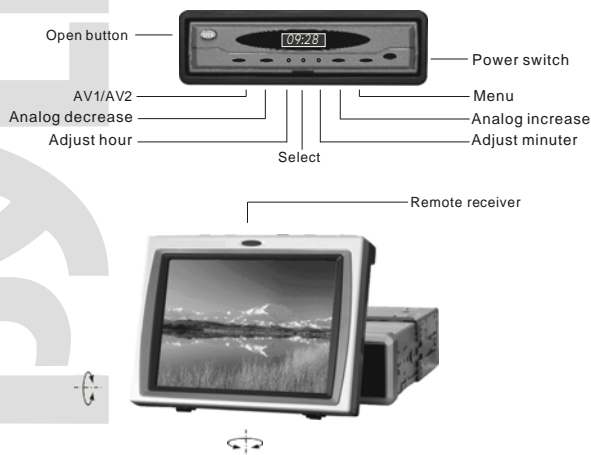

PYLE[®]

6.5" IN-DASH TFT LCD COLOR VIDEO MONITOR

PLVIN65

WWW.PYLEAUDIO.COM

WARNING:
DO NOT WATCH MONITOR WHILE
VEHICLE IN MOTION IT CAN BE
HAZARDOUS

Control Panel

Performance Parameter

Type: TFT LCD Video Monitor
 Built-in Clock
 Display Size: 6.5"
 Display Format: 4:3
 Power: About 7W
 Operation Temperature: 0°C ~ 60°C
 Power supply: DC 11V-14V
 System: NTSC
 Resolution: 1048x234
 Overall Dimension: 190(L)x182(W)x50(H)mm
 Weight: About 1900g

Method Of Wiring

Power Cord

Green to manual brake
 Black to grounding
 Yellow to ACC(+12V)
 Red to battery +12V

Video cord

White to video 2
 Yellow to video 1

Remote Control

Free Manuals Download Website

<http://myh66.com>