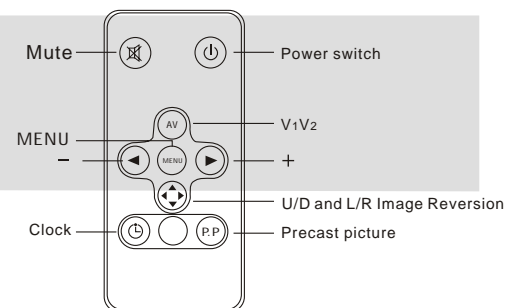

Method Of Wiring

Power Cord

Green to manual brake
 Black to grounding
 Yellow to ACC(+12V)
 Red to battery +12V

Video cord

White to video 2
 Yellow to video 1

Remote Control

Free Manuals Download Website

<http://myh66.com>