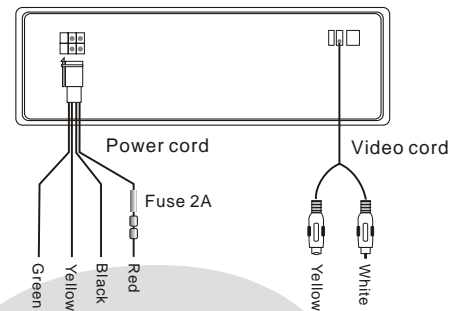

PYLE[®]

6.5" IN-DASH TFT LCD COLOR VIDEO MONITOR

PLVIN65

WWW.PYLEAUDIO.COM

WARNING:
DO NOT WATCH MONITOR WHILE
VEHICLE IN MOTION IT CAN BE
HAZARDOUS

Control Panel

Performance Parameter

Type: TFT LCD Video Monitor
 Built-in Clock
 Display Size: 6.5"
 Display Format: 4:3
 Power: About 7W
 Operation Temperature: 0°C ~ 60°C
 Power supply: DC 11V-14V
 System: NTSC
 Resolution: 1048x234
 Overall Dimension: 190(L)x182(W)x50(H)mm
 Weight: About 1900g

Method Of Wiring

Power Cord

Green to manual brake
 Black to grounding
 Yellow to ACC(+12V)
 Red to battery +12V

Video cord

White to video 2
 Yellow to video 1

Remote Control

Free Manuals Download Website

<http://myh66.com>