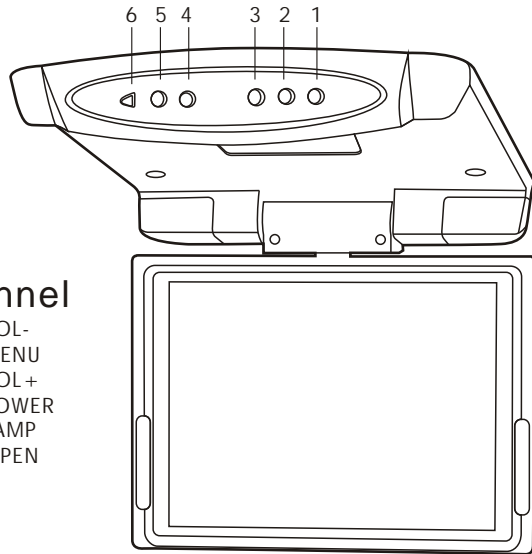

PYLE[®]

PLVWR840

WWW.PYLEAUDIO.COM

YOU'RE NOW READY FOR MORE FUN ON THE ROAD THAN EVER BEFORE

WARNING:
DO NOT WATCH MONITOR WHILE
VEHICLE IN MOTION IT CAN
BE HAZARDOUS

Panel

- 1.VOL-
- 2.MENU
- 3.VOL+
- 4.POWER
- 5.LAMP
- 6.OPEN

Remote control

FEATURES:

- 8.4 ROOF MOUNT TFTLCD MONITOR
- SYSTEM:PAL/NTSC
- OSD ON SCREEN DISPLAY
- REMOTE CONTROL
- RESOLUTION:1440X234
- POWER SUPPLY:DC 11V-14V
- HIGH RESOLUTON PICTURE
- OPERATION TEMPERATURE 0°C-60°C
- DIMENSION:8.5 X 8.1 X 1.2(INCH)