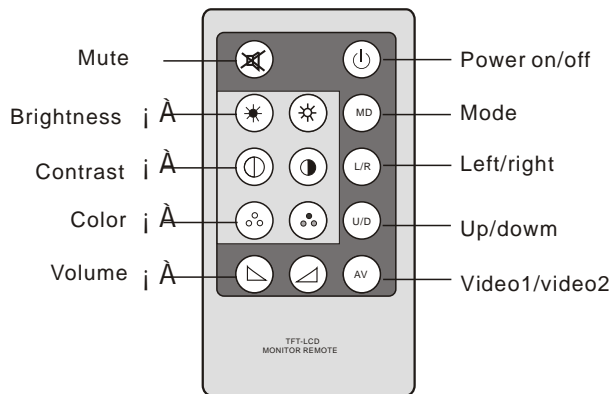

PYLE[®]

PLVWR840

WWW.PYLEAUDIO.COM

YOU'RE NOW READY FOR MORE FUN ON THE ROAD THAN EVER BEFORE

WARNING:
DO NOT WATCH MONITOR WHILE
VEHICLE IN MOTION IT CAN
BE HAZARDOUS

Panel

- 1.VOL-
- 2.MENU
- 3.VOL+
- 4.POWER
- 5.LAMP
- 6.OPEN

Remote control

FEATURES:

- 8.4 ROOF MOUNT TFTLCD MONITOR
- SYSTEM:PAL/NTSC
- OSD ON SCREEN DISPLAY
- REMOTE CONTROL
- RESOLUTION:1440X234
- POWER SUPPLY:DC 11V-14V
- HIGH RESOLUTON PICTURE
- OPERATION TEMPERATURE 0°C-60°C
- DIMENSION:8.5 X 8.1 X 1.2(INCH)