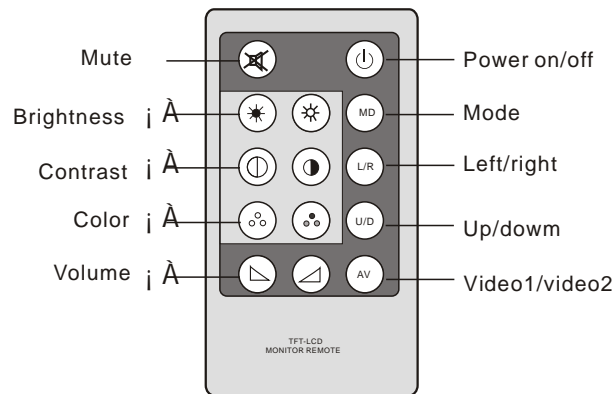

PYLE[®]

PLVWR84IR

WWW.PYLEAUDIO.COM

YOU'RE NOW READY FOR MORE FUN ON THE ROAD THAN EVER BEFORE

WARNING:
DO NOT WATCH MONITOR WHILE
VEHICLE IN MOTION IT CAN
BE HAZARDOUS

Remote control

FEATURES:

8.4" ROOF MOUNT TFT LCD MONITOR
 BUILT-IN IR TRANSMITTER
 OSD ON SCREEN DISPLAY
 REMOTE CONTROL
 RESOLUTION:1440X234
 POWER SUPPLY:DC 11V-14V
 SYSTEM:PAL/NTSC
 DIMENSION:8.5 X 8.1 X 1.2(INCH)

Cautions

- Never connect the car adaptor to cigarette lighters for such as trucks or buses which use 24VDC power.
- Do not expose the monitor to high humidity, dust, steam, oily smoke, direct sunlight etc.
- For your safety, turn power OFF when not in use and unplug the adaptor.
- Never attempt your own maintenance. Consult your TV dealer or the company.
- Avoid dropping and strong impact.
- For your safety, the driver should not watch the TV or operate the controls while driving.