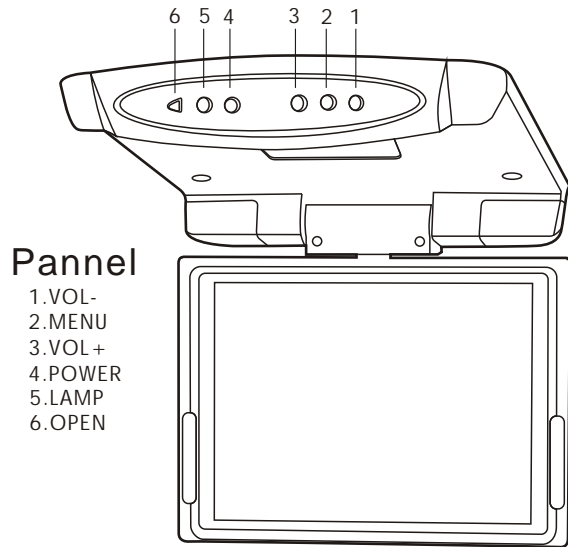

PYLE[®]

PLVWR84IR

WWW.PYLEAUDIO.COM

YOU'RE NOW READY FOR MORE FUN ON THE ROAD THAN EVER BEFORE

WARNING:
DO NOT WATCH MONITOR WHILE
VEHICLE IN MOTION IT CAN
BE HAZARDOUS

Remote control

FEATURES:

8.4" ROOF MOUNT TFT LCD MONITOR
 BUILT-IN IR TRANSMITTER
 OSD ON SCREEN DISPLAY
 REMOTE CONTROL
 RESOLUTION:1440X234
 POWER SUPPLY:DC 11V-14V
 SYSTEM:PAL/NTSC
 DIMENSION:8.5 X 8.1 X 1.2(INCH)