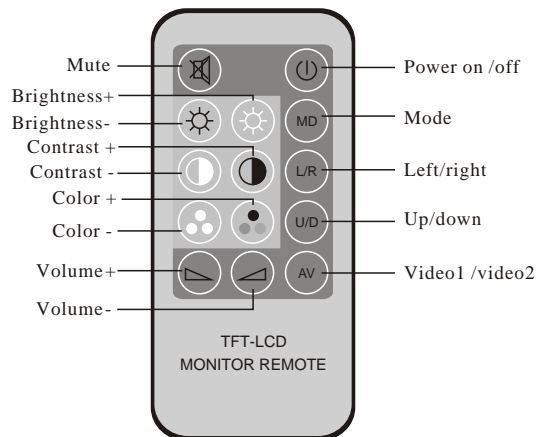

WIRING DIAGRAM

PYLE[®]

10.4" TFT LCD COLOR MONITOR

Instruction Manual

WARNING:
HAZARD DO NOT OPERATE THIS
UNIT UNLESS VEHICLE IS PARKED
IN SAFE AND LEGAL AREA

PLVW1042R

Panel

- 1.Sensor for remote
- 2. Adjustment (-)
- 3.SEL
- 4.Adjustment (+)
- 5.POWER

Remote control

Remark:MODE,UP/DOWN,VOLUME,MUTE are not available for this model.

Contents and specifications can be subjected to change without prior notice.

Specifications

Screen Size:	10inch 4:3TFT
System:	PAL/NTSC
Power source/Consumption:	DC12V+/-20%, ≤1250mA
Video Input:	Composition Video signal
Storage Temperature:	-10℃ ~ +85℃
Display Method :	Color LCD
Resolution(HxV):	1024(H) x 768(V)
Back light:	Cold Cathode Filament Tube
Monitor dimension:	286x280x35mm