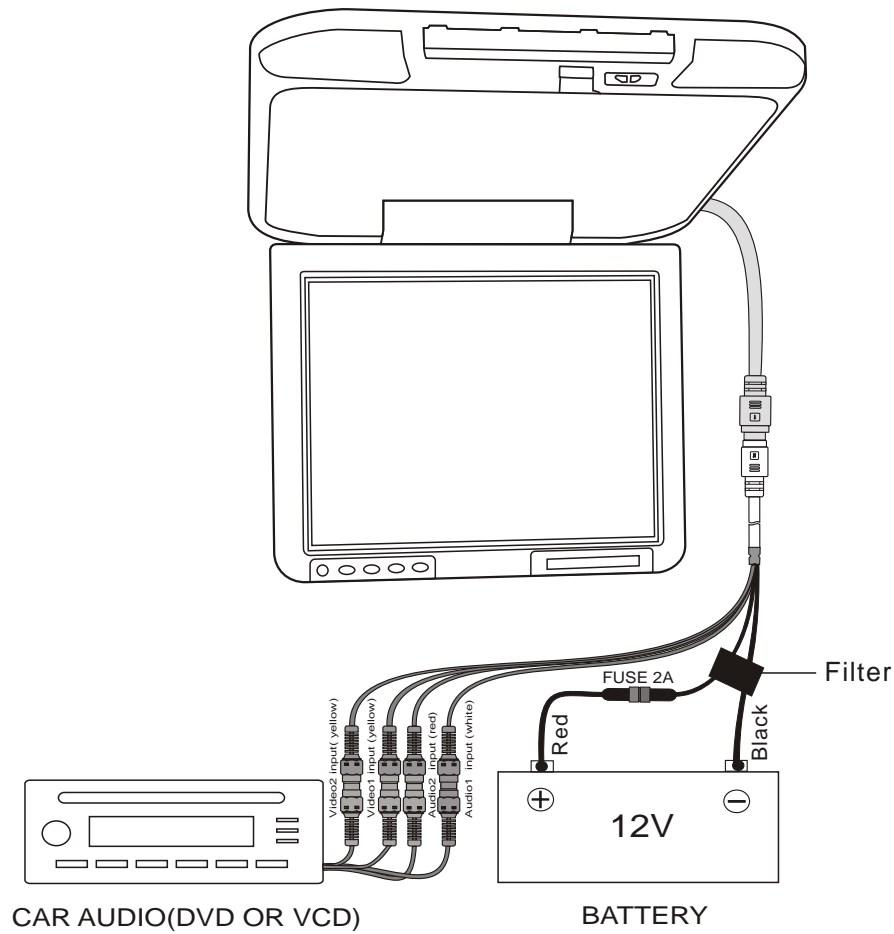

WIRING DIAGRAM

PYLE[®]

10.4" TFT LCD COLOR MONITOR

Instruction Manual

WARNING:
HAZARD DO NOT OPERATE THIS
UNIT UNLESS VEHICLE IS PARKED
IN SAFE AND LEGAL AREA

PLVW1042R

Panel

- 1.Sensor for remote
- 2. Adjustment (-)
- 3.SEL
- 4.Adjustment (+)
- 5.POWER

Remote control

Remark:MODE,UP/DOWN,VOLUME,MUTE are not available for this model.

Contents and specifications can be subjected to change without prior notice.

Specifications

Screen Size:	10inch 4:3TFT
System:	PAL/NTSC
Power source/Consumption:	DC12V+/-20%, ≤1250mA
Video Input:	Composition Video signal
Storage Temperature:	-10℃ ~ +85℃
Display Method :	Color LCD
Resolution(HxV):	1024(H) x 768(V)
Back light:	Cold Cathode Filament Tube
Monitor dimension:	286x280x35mm