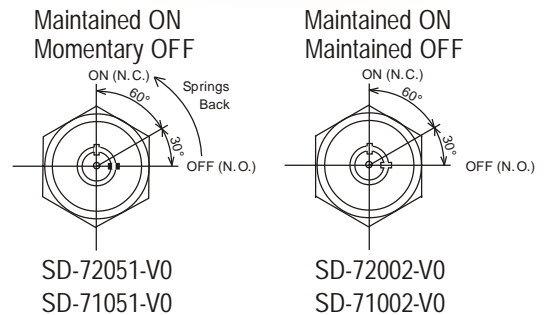

### Keylock Switch Types:

\*Note: Please specify key # when ordering SD-72051-V0, SD-71051-V0, SD-72002-V0 and SD-71002-V0 are keyed to number 1300. Additional numbers available. Contact SECO-LARM for details.