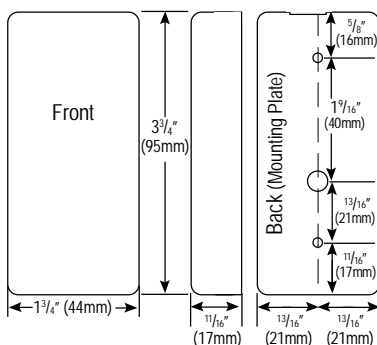

Stand-Alone Proximity Reader

PR-112S-A

The ENFORCER Stand-Alone Proximity Reader provides a flexible solution for controlled access. The stylish case and small size make it ideal for use in offices, homes and apartments. The wave-shaped tri-color LED status bar accents the case design. Simple installation, quick programming, and high reliability are combined in the PR-112S-A Stand-Alone Proximity Reader.

10 cards included
Model #: PR-K1S1-A

Features:

- ▶ Sealed and weatherproof (IP67).
- ▶ Tri-color wave-shaped LED status bar indicates proximity reader's mode and status.
 - Blue On/Valid Card Indicator
 - Green Programming Mode
 - Red Invalid Card
- ▶ Output relay for either time (1 to 180 seconds) or "Toggle" mode.
- ▶ Egress input for easy exiting.
- ▶ Buzzer for audible confirmation or silent mode (programmable).
- ▶ Up to 100 user cards can be programmed.
- ▶ User cards easily deleted. Delete a single card, or all cards.
- ▶ Up to 5 "Master" cards can be programmed.
- ▶ 10 Cards included.
(additional cards available, Model # PR-K1S1-A)

Dimensions:

Wire Coding:

RED -- (+) 12VDC
 BLACK -- (-) GND
 BLUE -- Egress Input
 YELLOW -- N.C.
 GRAY -- N.O.
 BROWN -- COM

Technical Specifications:

	PR-112S-A
Power Input	12VDC
Current Draw	Standby: 80mA @ 12VDC Active: 200mA @ 12VDC
Max. Read Distance	6" (15cm)
User Card Limit	100 cards
Master Card Limit	5 Cards
Transmit Frequency	125Khz
Outputs	1 Relay (Com, N.O., N.C.)
Contact Rating	1A @ 30V
Relay Time Delay	1-180 secs. / Toggle Mode
Temperature	-4°~158°F (-20°~70°C)
Enclosure Rating	IP67
Dimensions	3 11/16" x 1 3/4" x 5/8" (95 x 44 x 17 mm)