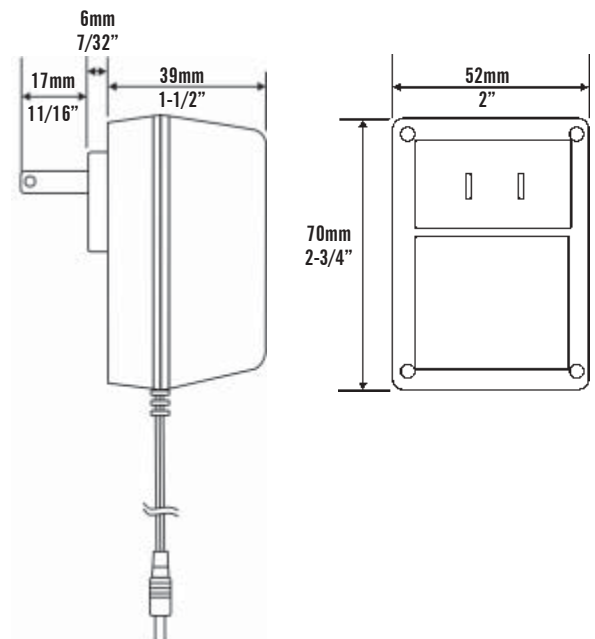

ENFORCER®

12VDC Plug-In Power Supplies

THREE MODELS TO CHOOSE FROM:

ST-1212-R0.3A - Regulated 300mA AC to DC Adapter

ST-1212-R0.5A - Regulated 500mA AC to DC Adapter

ST-1212-U0.5A - Unregulated 500mA AC to DC Adapter

FEATURES

- Use in a wide variety of applications, including CCTV, access control, and alarms -- with a wide range of SECO-LARM products.
- Direct plug-in type.
- 120VAC/60Hz input power.
- 12VDC output.
- UL and ULC approved.
- 6-foot cord with positive center coax plug (2.1 x 5.5 x 12mm).
- Size: 2³/₄" x 2" x 1¹/₂" (70 x 52 x 39mm).
- Case and cord are black.

DIMENSIONS

Plugs directly in to these 12VDC cameras - and many other products.

EV-1223B12 (B/W)

- Sharp chip and sensor.
- 400 TV lines / 0.08 lux. ● 1.6W.

EV-1224C12 (Color)

- Panasonic chip and sensor.
- 330 TV lines / 1.8 lux. ● 1.5W.

Dome

EV-1323B12 (B/W)

- Samsung chip 1/3" CCD image sensor
- 420 TV lines / 0.1 lux. ● 125mA

EV-1324C12 (Color)

- Sharp chip, 1/4" CCD image sensor
- 380 TV lines / 1 lux. ● 125mA

Bullet

The SECO-LARM policy is one of continual development and improvement. For that reason, SECO-LARM reserves the right to change prices and specifications without notice. SECO-LARM is not responsible for misprints.