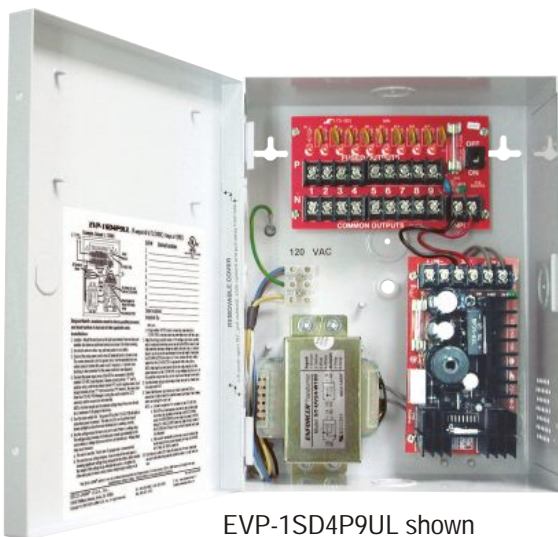

DC Power Supply for CCTV Cameras

EVP-1SD2P4UL 4 Outputs @ 12VDC (2.5 Amps*)

EVP-1SD4P9UL 9 Outputs @ 12VDC (4 Amps*)

EVP-1SD6P16UL 16 Outputs @ 12VDC (6 Amps*)

* Max total continuous output current, each channel output is fused at 1.1 Amp.

The power input, power transformer, and all fused power outputs are enclosed in one heavy-duty, easy-to-install enclosure.

EVP-1SD4P9UL shown

Connections:

EVP-1SD4P9UL shown

Features:

- ▶ Output voltage adjustable with potentiometer to compensate for voltage drop (12.0~15.1VDC).
- ▶ Each output individually fused (PTC**-type fuses).
- ▶ Output fuses rated 1.1 Amps @ 250VAC.
- ▶ Individual red status indicator LED for each output.
- ▶ Main power switch to turn on/off power to outputs.

Power

- ▶ 110VAC, 60Hz.
- ▶ UL-approved power transformer.
- ▶ Max total continuous output current:
 - 6.0 Amps (EVP-1SD6P16UL)
 - 4.0 Amps (EVP-1SD4P9UL)
 - 2.5 Amps (EVP-1SD2P4UL).
- ▶ Main fuse rated 5.0 Amps @ 250VAC.
- ▶ Spare fuse included.
- ▶ 6-foot power cord included.

Enclosure

- ▶ Heavy-duty steel case to protect the power connections.
- ▶ Removable steel cover for easy access to power connections.
- ▶ Ventilation holes to prevent heat build-up.
- ▶ Dimensions:
 - 10" x 7³/₄" x 3¹/₂" (EVP-1SD4P9UL & EVP-1SD2P4UL)
 - 12" x 12" x 3¹/₂" (EVP-1SD6P16UL).
- ▶ Knock-out on the cover for optional cam lock.
- ▶ AC terminal block for easy connection from transformer to 6-foot power cord.