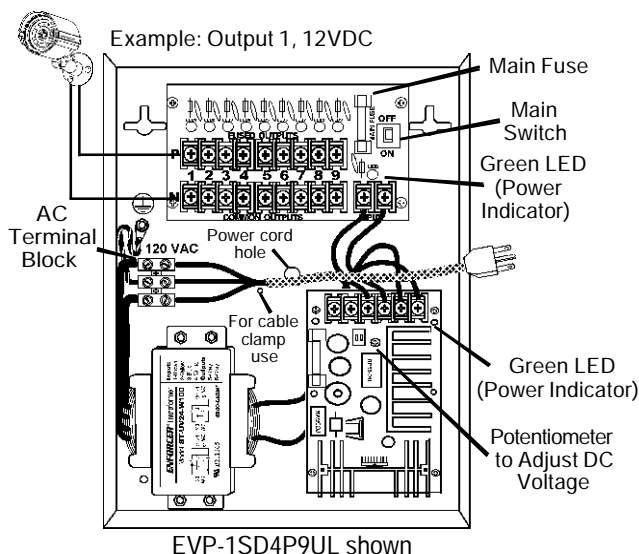

DC Power Supply for CCTV Cameras

EVP-1SD2P4UL 4 Outputs @ 12VDC (2.5 Amps*)

EVP-1SD4P9UL 9 Outputs @ 12VDC (4 Amps*)

EVP-1SD6P16UL 16 Outputs @ 12VDC (6 Amps*)

* Max total continuous output current, each channel output is fused at 1.1 Amp.

The power input, power transformer, and all fused power outputs are enclosed in one heavy-duty, easy-to-install enclosure.

EVP-1SD4P9UL shown

Connections:

EVP-1SD4P9UL shown

Features:

- ▶ Output voltage adjustable with potentiometer to compensate for voltage drop (12.0~15.1VDC).
- ▶ Each output individually fused (PTC**-type fuses).
- ▶ Output fuses rated 1.1 Amps @ 250VAC.
- ▶ Individual red status indicator LED for each output.
- ▶ Main power switch to turn on/off power to outputs.

Power

- ▶ 110VAC, 60Hz.
- ▶ UL-approved power transformer.
- ▶ Max total continuous output current:
 - 6.0 Amps (EVP-1SD6P16UL)
 - 4.0 Amps (EVP-1SD4P9UL)
 - 2.5 Amps (EVP-1SD2P4UL).
- ▶ Main fuse rated 5.0 Amps @ 250VAC.
- ▶ Spare fuse included.
- ▶ 6-foot power cord included.

Enclosure

- ▶ Heavy-duty steel case to protect the power connections.
- ▶ Removable steel cover for easy access to power connections.
- ▶ Ventilation holes to prevent heat build-up.
- ▶ Dimensions:
 - 10" x 7³/₄" x 3¹/₂" (EVP-1SD4P9UL & EVP-1SD2P4UL)
 - 12" x 12" x 3¹/₂" (EVP-1SD6P16UL).
- ▶ Knock-out on the cover for optional cam lock.
- ▶ AC terminal block for easy connection from transformer to 6-foot power cord.