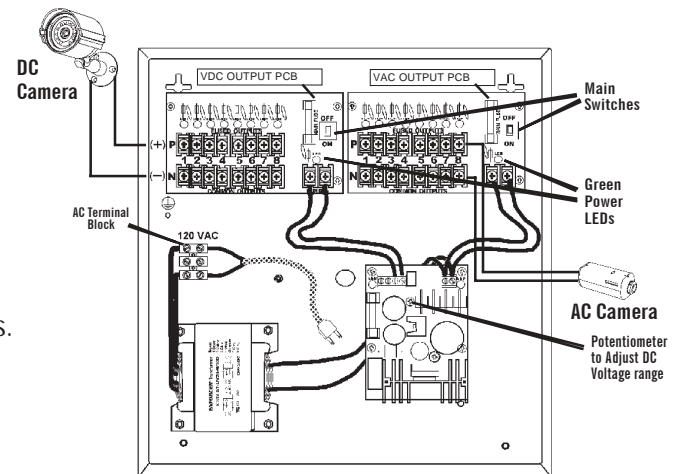

CONNECTIONS:

SPECIFICATIONS:

	24VAC	12 VDC
Number of Outputs	8	8
Total Output Current	3 Amps*	3 Amps*
Main Fuse Rating	5.0 Amps @ 250VAC	
Output Fuse Rating	1.1 Amps @ 250VAC	

* Max total continuous output current. (1.5A for 24VDC) Output is 1.1 Amp max per output channel.

AC_DC_PowerSupply.pmd

The SECO-LARM policy is one of continual development. For that reason, SECO-LARM reserves the right to change prices and specifications without notice. SECO-LARM is not responsible for misprints.

SECO-LARM® U.S.A., Inc.,

16842 Millikan Avenue, Irvine, CA 92606

Tel: 1-800-662-0800 (Domestic U.S. & Canada)

Tel: 1-949-261-2999 (California & International)

Fax: 1-949-261-7326

Email: info@seco-larm.com

Website: www.seco-larm.com

Download from www.Somanuals.com. All Manuals Search And Download.