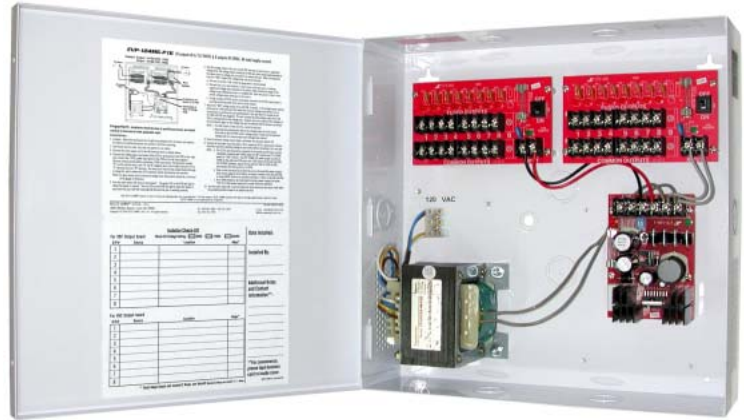

## AC/DC Power Supply for CCTV Cameras

### EVP-124M6-P16

8 Outputs, 3 Amps @ 12VDC\*, and

8 Outputs, 3 Amps @ 24VAC\*.

\* Max total continuous output current, each channel output is fused at 1.1 Amp.

The EVP-124M6-P16 Dual-Output Power Supply provides both 12VDC and 24VAC outputs in one unit where a combination of both AC & DC outputs are needed. It will simultaneously provide 3 Amps to eight 12VDC outputs and 3 Amps to eight 24VAC outputs.

#### FEATURES:

- DC Output voltage adjustable with potentiometer to compensate for voltage drop (12.0 ~ 15.1VDC).
- Each output individually fused (PTC\*\* -type fuses).
- Output fuses rated 1.1 Amps @ 250VAC.
- Individual red status indicator LED for each output.
- Main power switches to turn on/off power to outputs.

#### ENCLOSURE:

- Heavy-duty steel case to protect the power connections.
- Removable steel cover for easy access to power connections.
- Ventilation holes to prevent heat build-up.
- Dimensions - 12" x 12" x 3 1/2".
- Knock-out on the cover for optional cam lock.
- AC terminal block for easy connection from transformer to 6-foot power cord.