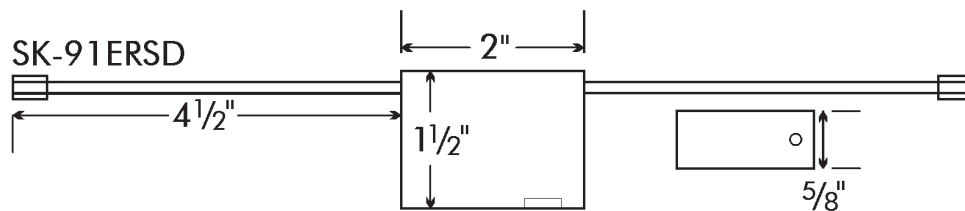

ENFORCER®

Extended Range Antenna

SK-91ERSD (Dipole — 1,000 foot range max.)

FEATURES:

- Extends range up to 1,000 feet for these SECO-LARM RF receivers:
 - SK-910RA single-channel miniature receiver,
 - SK-910R single-channel receiver,
 - SK-910R2 two-channel receiver,
 - SK-910R4 four-channel receiver.
- Easily plugs into a connector on the receiver's motherboard - no extra wiring needed.
- Includes 9-foot cable.
- Power supply: +5VDC, +/- 0.1VDC (supplied by receiver's motherboard).
- Current consumption: 4.0mA.
- Sensitivity: 0.89 μ V @ -108dBm.
- Frequency: 315MHz.
- Bandwidth: 3.0MHz (-3dB).
- Double-stick mounting tape included.

SK-91ERSD Dipole
Up to 1,000 foot
range

The SECO-LARM policy is one of continual development. For that reason, SECO-LARM reserves the right to change prices and specifications without notice. SECO-LARM is not responsible for misprints.