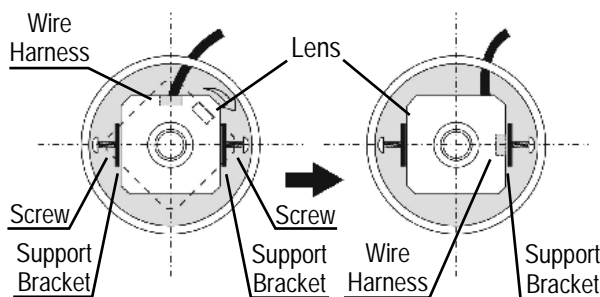

Dome Cameras With Multi-Axis Gimbal Brackets*

Model	Lens	Angle	Type
EV-1223C12	4.3mm	78°	Color
EV-122C-2	2.9mm	120°	Color
EV-122B-4	4.3mm	78°	B/W

Viewing angles are approximate

SECO-LARM offers both Black & White and Color Dome Cameras for use in those applications which require an attractive, inconspicuous look.

SECO-LARM dome cameras offer high resolution with low lux in a compact and durable enclosure.

*For ceiling or wall mounting

For wall mounting. Remove the 2 screws and turn the lens 90° clockwise until the wire harness is adjacent to the support bracket, then replace the 2 screws to secure it.

Technical Specifications:

Type	Color Cameras	B/W Camera
Chip	1/3" CCD, Sony	1/3" CCD, A1 PROs
Resolution	420 TV lines	
Pickup elements	512 x 492 pixels (NTSC / EIA)	
Scanning system	2:1 interlace	
Sync	Internal	
Video output	1V pp composite output, 75 ohms	
Lens	EV-1223C12 / EV-122B-4 (4.3mm) EV-122C-2 (2.9mm)	
Viewing Angle*	EV-1223C12 / EV-122B-4 (78°) EV-122C-2 (120°)	
Minimum illumination	0.1 lux	
Gamma correction	0.45	
S/N ratio	>48dB (AGC off)	
Shutter control	Auto Electronic Shutter (AES) 1/60~1/100,000 sec. (NTSC / EIA)	
Backlight compensation	Auto & Manual	
Gain control	Auto	
White Balance	AWB	N/A
D/A Bits	10	
Power source	12VDC	
Power consumption	110mA	100mA
Operating temperature	14°~140° F (-10°~60° C)	
Dimensions	3 1/2" x 2 1/4" (88 x 57 mm)	