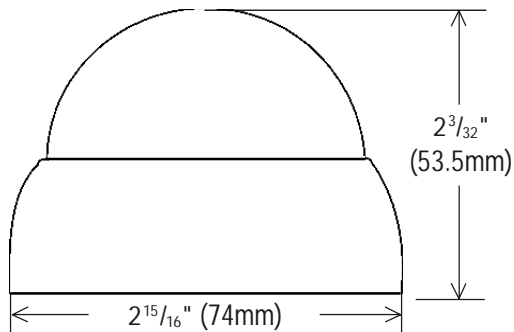

Mini Color Dome Cameras

EV-1223C12M - 3.6mm lens, 96° viewing angle

EV-122C-M2 - 2.9mm lens, 120° viewing angle

The new SECO-LARM Mini Color Dome Cameras feature a Sharp 1/3" CCD chip for superior picture quality under most lighting conditions with excellent resolution (420 lines) and low 0.1 lux, all in a very compact enclosure, measuring only 2-15/16" by 2-3/32."

EVA-F5521-3 Optional Pigtail Connector

Dimensions:

Specifications:

| EV-1223C12M / EV-122C-M2 | |
|--------------------------|---|
| Type | Mini Color Dome (NTSC) |
| Chip | 1/3" CCD, Sharp |
| Resolution | 420 TV lines |
| Pickup elements | 512 x 492 pixels |
| Sync | Internal |
| Video output | 1 Vp-p composite output, 75 Ω |
| Lens (F1.2) (included) | 3.6 mm - EV-1223C12M 2.9 mm EV-122C-M2 |
| Minimum illumination | 0.1 lux |
| Gamma correction | 0.45 |
| S/N ratio | 50 dB |
| Shutter control | Auto Electronic Shutter (AES), 1/60~1/100,000 sec. |
| Backlight | Auto |
| Gain control | Auto |
| White balance | Auto |
| D/A Bit | 10 D/A Bit |
| Power source | 12 VDC±10% |
| Current consumption | 100mA |
| Ambient temperature | 14°~140°F (-10°~60°C) |
| Dimensions | 2 3/32" x 2 15/16" (53.5mm x 74mm) |