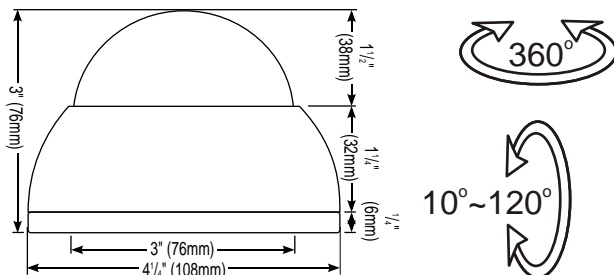

Dimensions:

Copyright 2008 SECO-LARM U.S.A., Inc. All rights reserved.

The SECO-LARM policy is one of continual development. For that reason, SECO-LARM reserves the right to change prices and specifications without notice. SECO-LARM is not responsible for misprints.