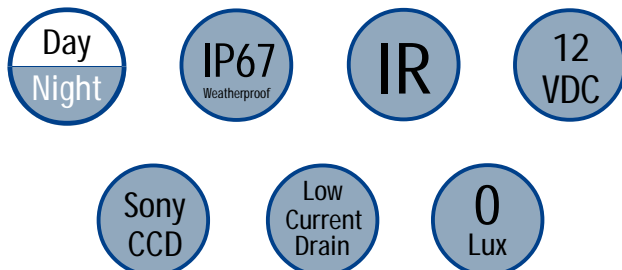

IR Day/Night Color Weatherproof Cameras

- ▶ 12 or 24 LEDs
- ▶ 40' or 80' Range
- ▶ IP67 for Outdoor Use
- ▶ Low Power Consumption

Model	Lens	Angle	LEDs
EV-132C-DW2Q	2.9mm	120°	12
EV-1323C12DWQ	4.3mm	78°	12
EV-132C-DWL6Q	6.0mm	53°	24
EV-132C-DWL8Q	8.0mm	39°	24
EV-132C-DWLDQ	12.0mm	26°	24
EV-132C-DWLHQ	16.0mm	19°	24

Viewing angles are approximate

SECO-LARM's IR Day/Night Color Cameras with 12 IR LEDs for up to 40' range or 24 IR LEDs for up to 80' range incorporate the Sony CCD to provide a clear picture and outstanding resolution (420 TV lines) at a very low lux (0.1 lux LED off, 0 lux LED on). They combine a rugged die-cast aluminum construction with a unique weatherproof (IP67) design and sunscreen for indoor or outdoor use.

Technical Specifications:

	12 LED Cameras	24 LED Cameras
Infrared Illumination	Up to 40'	Up to 80'
Current consumption	60mA (LED off) 160mA (LED on)	90mA (LED off) 290mA (LED on)
Chip	1/3" CCD, Sony	
S/N ratio	50dB (AGC off)	
Resolution	420 TV lines horizontal	
Pickup elements	512 x 492 pixels	
Scanning system	Interlace 2:1	
Sync	Internal	
Video output	1 Vp-p composite output, 75 ohms	
Minimum illumination	0.1 lux (LED off), 0 lux (LED on)	
Backlight compensation	Auto	
Shutter control	Auto, 1/60~1/100,000 sec.	
Gain control	Auto	
Gamma correction	0.45	
White balance	Auto	
Power source	12VDC ±10%	
Enclosure	IP67 Weatherproof	
Ambient temperature	14°~131° F (-10°~55° C)	
Dimensions	3 1/16" (L) x 2 1/4" (D) (78 x 57 mm)	
Sunscreen & Bracket	Included	