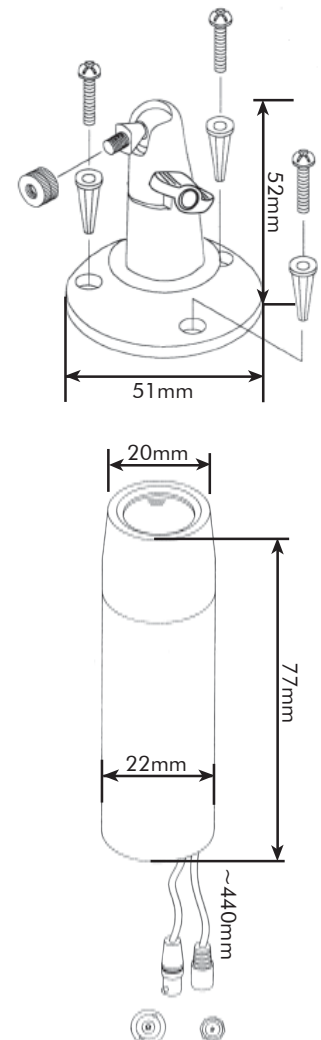

Dimensions

Now Available!
Contact SECO-LARM for pricing!