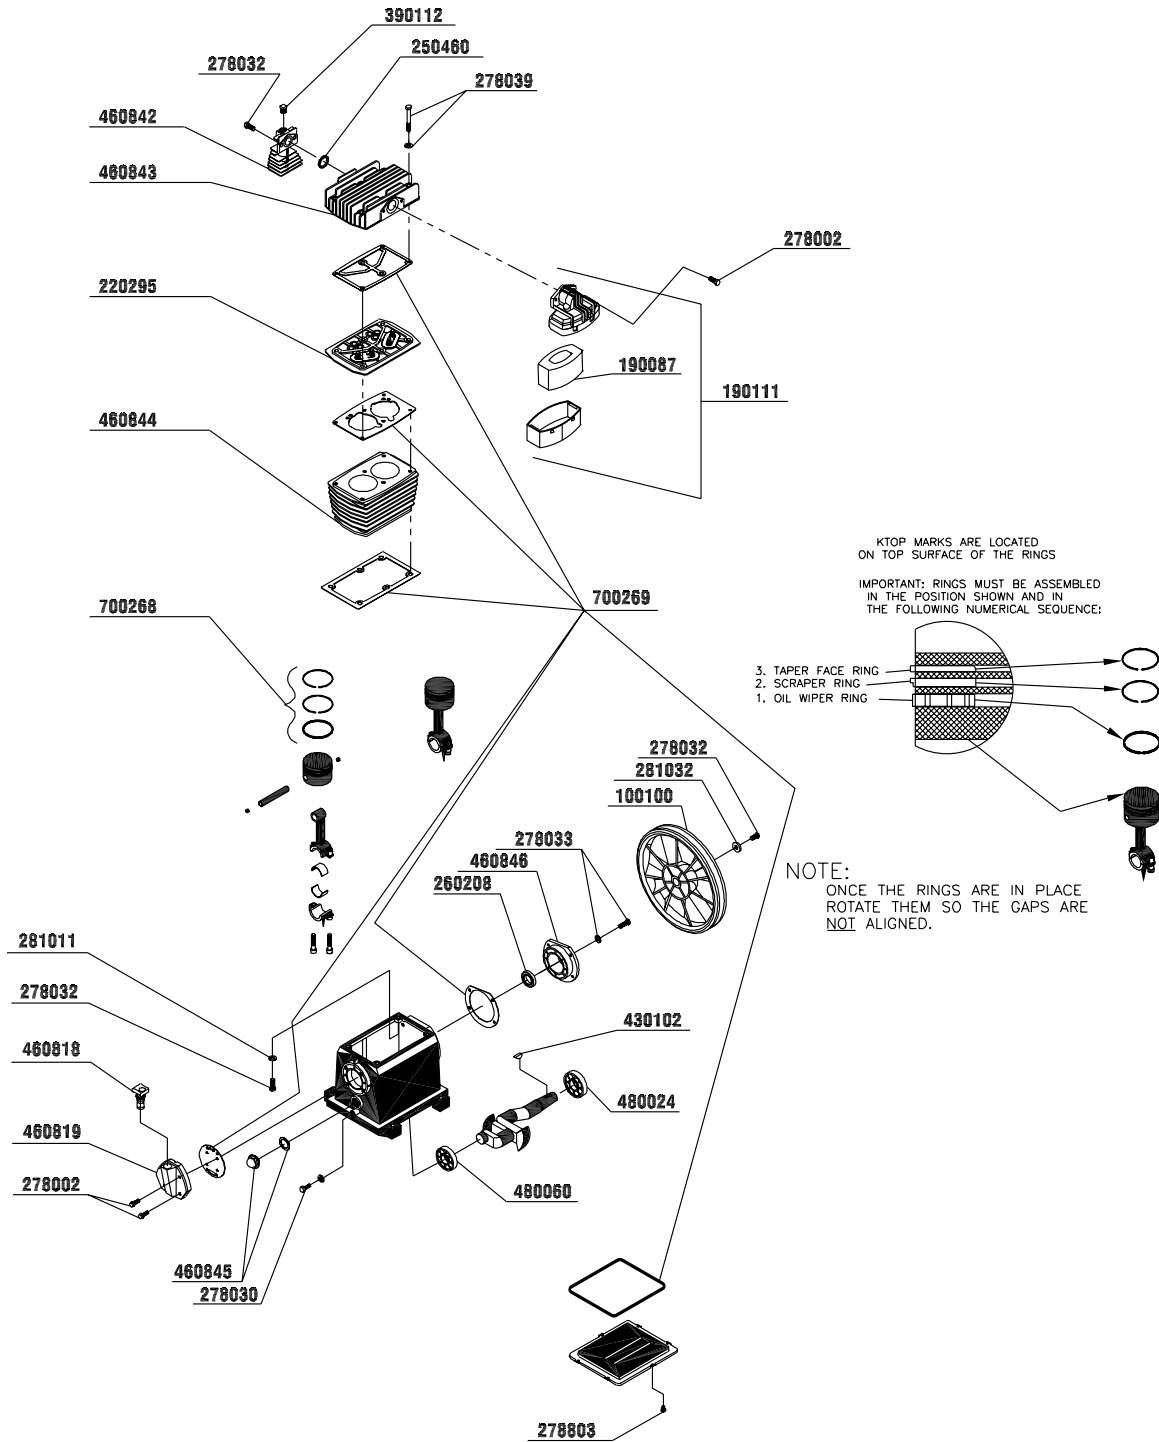

PC2014 6.5 H.P. GASOLINE AIR COMPRESSOR

Parts Reference Guide

MTM005 Revised Date: 062399 (Replaces 04/15/99) 1999 by SENCOPRODUCTS, INC. CINCINNATI, OH 45244- USA

Questions? Comments? call SENCOPRODUCTS' toll-free Action-line: 1-800-543-4596 or e-mail: toolprof@sencoproducts.com

PC2014 GASOLINE AIR COMPRESSOR Parts Reference Guide

OMAC0053-041399-DUBS

SENCO PC2014 6.5 HP GASOLINE AIR COMPRESSOR

REPLACEMENT PARTS LIST

Part No.	Description
030175	PUMP
070151	GRIP
090009	BUSHING
100100	FLYWHEEL
100105	PULLEY
110040	BELT
140068	WHEEL
140069	ISOLATOR
150007	HOSE
150183	HOSE
190087	FILTER
190111	FILTER ASSEMBLY
200314	SPACER
200420	AXLE
200421	BRACKET
200425	PLATE
200475	BRACKET
220228	VALVE
220231	REGULATOR
220257	GAUGE
220260	VALVE
220295	PLATE
230016	BUSHING
230050	ELBOW
230105	HOSE BARB
230312	VALVE
230348	ADAPTER
240010	NIPPLE
250460	O-RING
260208	SEAL
270015	BOLT
270067	BOLT
270070	BOLT
270121	BOLT
270576	BOLT
278002	BOLT
278030	BOLT
278032	BOLT
278033	BOLT
278039	BOLT
278803	BOLT
278920	BOLT
279524	BOLT
280002	WASHER
280022	WASHER
280023	WASHER
281011	WASHER
281023	WASHER
281032	WASHER
289001	WASHER
300155	LOCKNUT
300157	LOCKNUT
300159	LOCKNUT
303023	HEX NUT
330262	THROTTLE CONTROL
340130	LABEL
340575	LABEL
340588	LABEL
340815	LABEL
340817	LABEL
340819	LABEL
340821	LABEL
340823	LABEL
340842	LABEL
390112	PLUG
420011	HOSE CLAMP
430073	KEY
430092	PIN
430102	KEY
460818	PLUG
460819	CAP
460842	OUTLET
460843	HEAD
460844	CYLINDER
460845	CAP
460846	CAP
480024	BEARING
480060	BEARING
700268	RING SET
700269	GASKET SET
854011	BELTGUARD BACK
854015	AIR TANK
854017	BELTGUARD
854037	ENGINE