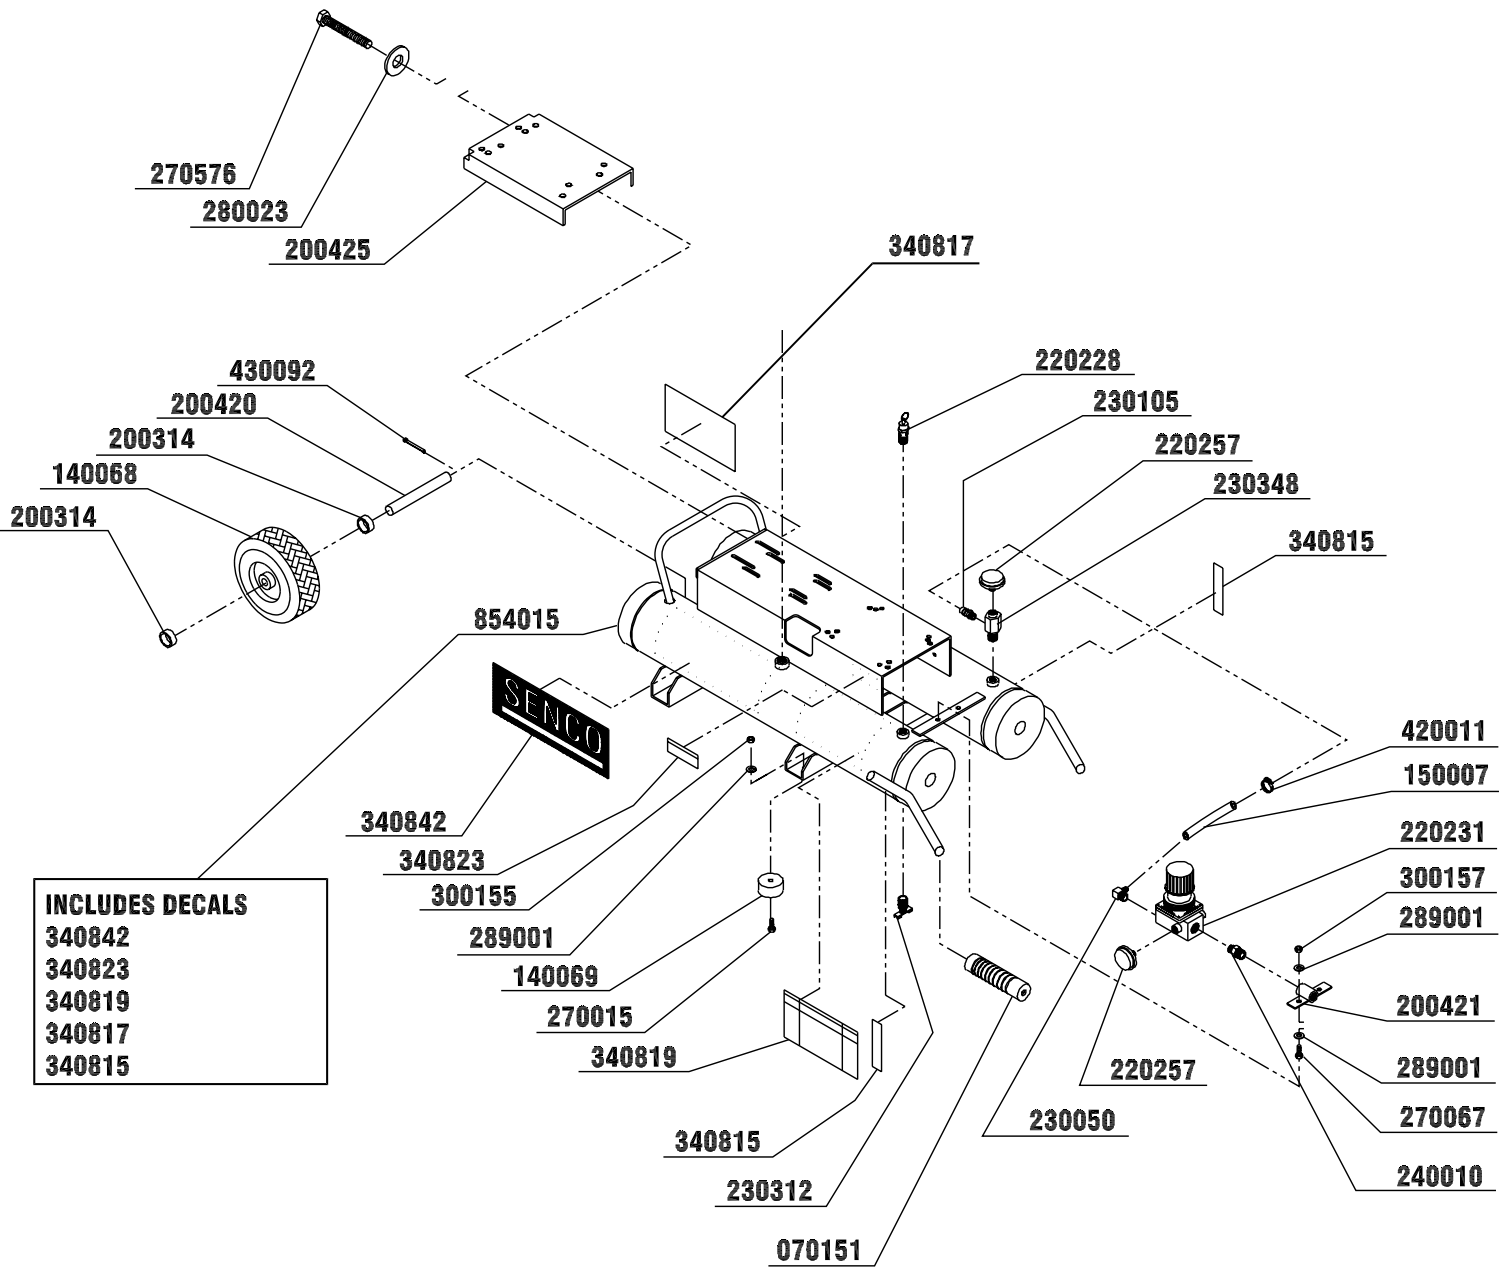

PC2014 6.5 H.P. GASOLINE AIR COMPRESSOR

Parts Reference Guide

MTM005 Revised Date: 062399 (Replaces 04/15/99) 1999 by SENCOPRODUCTS, INC. CINCINNATI, OH 45244- USA

Questions? Comments? call SENCOPRODUCTS' toll-free Action-line: 1-800-543-4596 or e-mail: toolprof@sencoproducts.com

PC2014 GASOLINE AIR COMPRESSOR Parts Reference Guide

OMAC0053-041399-DUBS

SENCO PC2014 6.5 HP GASOLINE AIR COMPRESSOR

REPLACEMENT PARTS LIST

Part No.	Description
030175	PUMP
070151	GRIP
090009	BUSHING
100100	FLYWHEEL
100105	PULLEY
110040	BELT
140068	WHEEL
140069	ISOLATOR
150007	HOSE
150183	HOSE
190087	FILTER
190111	FILTER ASSEMBLY
200314	SPACER
200420	AXLE
200421	BRACKET
200425	PLATE
200475	BRACKET
220228	VALVE
220231	REGULATOR
220257	GAUGE
220260	VALVE
220295	PLATE
230016	BUSHING
230050	ELBOW
230105	HOSE BARB
230312	VALVE
230348	ADAPTER
240010	NIPPLE
250460	O-RING
260208	SEAL
270015	BOLT
270067	BOLT
270070	BOLT
270121	BOLT
270576	BOLT
278002	BOLT
278030	BOLT
278032	BOLT
278033	BOLT
278039	BOLT
278803	BOLT
278920	BOLT
279524	BOLT
280002	WASHER
280022	WASHER
280023	WASHER
281011	WASHER
281023	WASHER
281032	WASHER
289001	WASHER
300155	LOCKNUT
300157	LOCKNUT
300159	LOCKNUT
303023	HEX NUT
330262	THROTTLE CONTROL
340130	LABEL
340575	LABEL
340588	LABEL
340815	LABEL
340817	LABEL
340819	LABEL
340821	LABEL
340823	LABEL
340842	LABEL
390112	PLUG
420011	HOSE CLAMP
430073	KEY
430092	PIN
430102	KEY
460818	PLUG
460819	CAP
460842	OUTLET
460843	HEAD
460844	CYLINDER
460845	CAP
460846	CAP
480024	BEARING
480060	BEARING
700268	RING SET
700269	GASKET SET
854011	BELTGUARD BACK
854015	AIR TANK
854017	BELTGUARD
854037	ENGINE