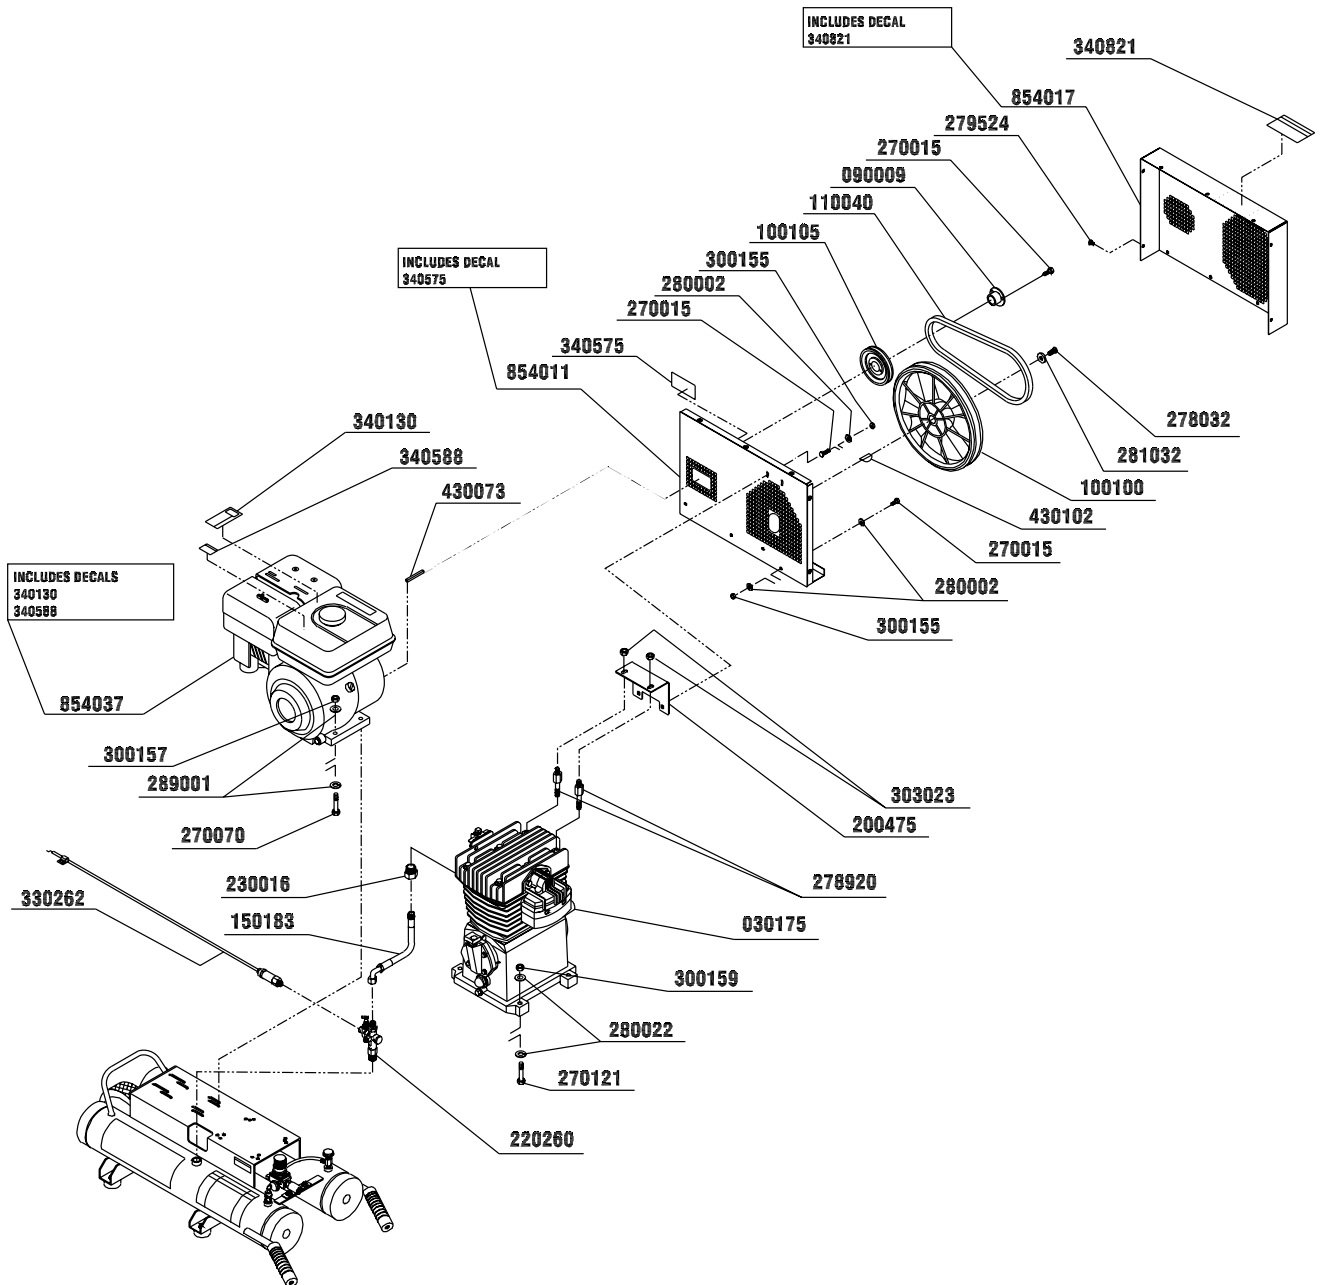

PC2014 6.5 H.P. GASOLINE AIR COMPRESSOR

Parts Reference Guide

MTM005 Revised Date: 062399 (Replaces 04/15/99) 1999 by SENCOPRODUCTS, INC. CINCINNATI, OH 45244- USA

Questions? Comments? call SENCOPRODUCTS' toll-free Action-line: 1-800-543-4596 or e-mail: toolprof@sencoproducts.com

PC2014 GASOLINE AIR COMPRESSOR Parts Reference Guide

OMAC0053-041399-DUBS

SENCO PC2014 6.5 HP GASOLINE AIR COMPRESSOR

REPLACEMENT PARTS LIST

Part No.	Description
030175	PUMP
070151	GRIP
090009	BUSHING
100100	FLYWHEEL
100105	PULLEY
110040	BELT
140068	WHEEL
140069	ISOLATOR
150007	HOSE
150183	HOSE
190087	FILTER
190111	FILTER ASSEMBLY
200314	SPACER
200420	AXLE
200421	BRACKET
200425	PLATE
200475	BRACKET
220228	VALVE
220231	REGULATOR
220257	GAUGE
220260	VALVE
220295	PLATE
230016	BUSHING
230050	ELBOW
230105	HOSE BARB
230312	VALVE
230348	ADAPTER
240010	NIPPLE
250460	O-RING
260208	SEAL
270015	BOLT
270067	BOLT
270070	BOLT
270121	BOLT
270576	BOLT
278002	BOLT
278030	BOLT
278032	BOLT
278033	BOLT
278039	BOLT
278803	BOLT
278920	BOLT
279524	BOLT
280002	WASHER
280022	WASHER
280023	WASHER
281011	WASHER
281023	WASHER
281032	WASHER
289001	WASHER
300155	LOCKNUT
300157	LOCKNUT
300159	LOCKNUT
303023	HEX NUT
330262	THROTTLE CONTROL
340130	LABEL
340575	LABEL
340588	LABEL
340815	LABEL
340817	LABEL
340819	LABEL
340821	LABEL
340823	LABEL
340842	LABEL
390112	PLUG
420011	HOSE CLAMP
430073	KEY
430092	PIN
430102	KEY
460818	PLUG
460819	CAP
460842	OUTLET
460843	HEAD
460844	CYLINDER
460845	CAP
460846	CAP
480024	BEARING
480060	BEARING
700268	RING SET
700269	GASKET SET
854011	BELTGUARD BACK
854015	AIR TANK
854017	BELTGUARD
854037	ENGINE