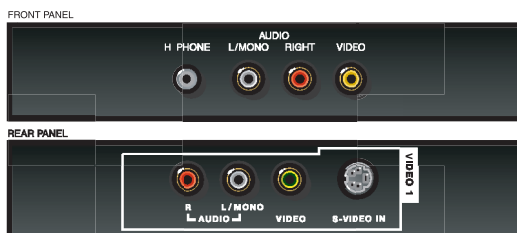

RECEPTION	
Tuning Capability	NTSC

CONVENIENCE	
Auto Channel Search	Yes
Channel Labeling	Yes - 70 Channels
Closed Captioning	Yes
Commercial Skip	Yes
Energy Star Qualified	Yes
Interactive Set-up w/ Menus	Yes
Multilingual On-Screen Display	English/French/Spanish
On-Screen Time & Channel Display	Yes
Parental Control (V-Chip)	Yes
Parental Control (KidPass™)	Yes
Programmable Timer System	Clock/Sleep/Wake

REAR CONNECTORS	
Audio/Video Inputs (Composite)	1 L&R Audio, 1 Video
S-Video Input	1 - Auto-Detectible
F Terminal	1

FRONT CONNECTORS	
Audio/Video Inputs (Composite)	1 L&R Audio, 1 Video
Headphone Jack	Yes

SPECIFICATIONS	
Finish	Silver Diamond / Slate
Product Size (WxHxD) inches	20 3/4 x 19 3/4 x 19 1/4
Approx. Shipping Weight, lbs	68.9
AC/DC Power Options	AC Only

REMOTE CONTROL	
Remote Model Number	RCR311TBM1
Remote Type	41-Button

INCLUDED ACCESSORIES	
Instruction Book Languages	English/French/Spanish

©2003 Thomson Inc.

Trademark(s) ® Registered

Marca(s) Registrada(s)

Photos and features subject to change without notice. Illustration of product finish may vary from actual color.

As an Energy Star Partner, Thomson has determined that this product or product model meets the Energy Star guidelines for energy efficiency. Energy Star and the Energy Star logo are registered US marks.

Revised 4/23/03