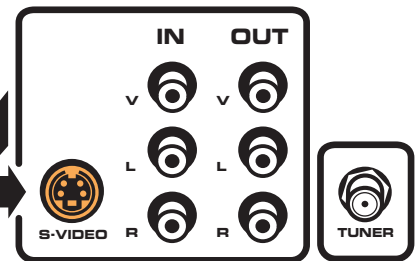

RCA

20F511T

Product Size (H x W x D): 18 x 23.8 x 20 inches

20" Diagonal TruFlat™ Television

Features and Benefits

On-Screen Clock, Sleep and Wake Timers

Electronic On-Screen Notepad

Favorite Channel List

Calendar Mode

TruFLAT™

20F511T

20" Diagonal TruFlat™ Television Specifications

BRAND	RCA
TECHNOLOGY	
Category	TruFlat
Tuner	NTSC
PICTURE	
Screen Size	20"
Aspect Ratio	4:3
Adjustable Color Warmth	YES
Preferred Picture Presets	YES, 4 Modes
SOUND	
Sound Logic (Auto Volume Correction)	YES
Audio Preset Modes	YES, 4 MODES
Surround Type	Stereo Wide
Treble/Bass/Bal	YES
CONVENIENCE	
On-Screen Menu System	English, Spanish, French
Auto Channel Search	YES
Favorite Channel List	YES
V-Chip	YES
Front Panel Lock	YES
Time Display	YES
Sleep & Wake Timers	YES
Calendar Mode	YES
On-Screen Notepad	YES
CONNECTIONS	
Side A/V Jacks	L + R + V
Video 1 Input	L + R + V & 1 S-Video
Rear Outputs	L + R + V
REMOTE CONTROL	
Model Number	RCR130TB1
Type	31 Buttons, TV Control
Batteries	YES
SUPPLIED ACCESSORIES	
User's Guide	English, Spanish, French
GENERAL	
Finish (Front & Rear)	Silver Diamond /Slate
Packaging Size (WxHxD) Inches	22.20 x 27.64 x 22.4
Weight (lbs) (Product/Packaging)	52.8 / 59.4

SIDE PANEL

Convenient for video games and cameras

REAR PANEL

Connect to S-Video for the best performance from your DVD player

Product features, definitions and physical specifications are subject to change.