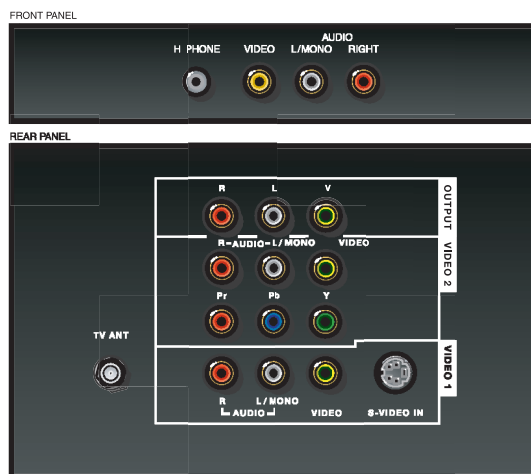

REAR CONNECTORS

Audio/Video Inputs (Composite)	2 Sets if Component Video Not Used
S-Video Input	1 - Auto-Detectible
Component Video Input (YPrPb)	1Set if 1Set of L+R+V Not Used
Audio Outputs	1 Set - L&R Audio
Audio Outputs (Type)	Switchable - Variable/Fixed
F Terminal	1
Video Output	1

FRONT CONNECTORS

Audio/Video Inputs (Composite)	1 L&R Audio, 1 Video
Headphone Jack	Yes

SPECIFICATIONS

Finish	Silver Diamond / Slate
Product Size (WxHxD) inches	24 1/2 x 18 x 19
Approx. Shipping Weight, lbs	TBD
AC/DC Power Options	AC Only

REMOTE CONTROL

Remote Model Number	RCR311TBM1
Remote Type	41-Button

INCLUDED ACCESSORIES

Instruction Book Languages	English/French/Spanish

©2003 Thomson Inc.
Trademark(s) © Registered
Marca(s) Registrada(s)

Photos and features subject to change without notice. Illustration of product finish may vary from actual color.

As an Energy Star Partner, Thomson has determined that this product or product model meets the Energy Star guidelines for energy efficiency. Energy Star and the Energy Star logo are registered US marks.

Revised 4/23/03