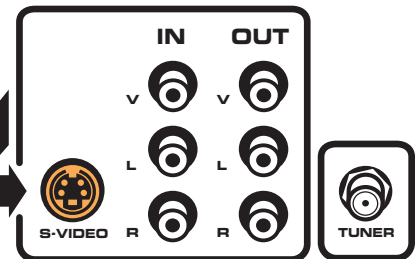

RCA

20V500T

Product Size (H x W x D): 17.8 x 24 x 20.5 inches

20" Diagonal VHP Television

Features and Benefits

On-Screen Clock, Sleep & Wake Timers

Electronic On-Screen Notepad

Favorite Channel List

Calendar Mode

20V500T

20" Diagonal VHP Television Specifications

BRAND	RCA
TECHNOLOGY	
Category	VHP
Tuner	NTSC
PICTURE	
Screen Size	20"
Aspect Ratio	4:3
Adjustable Color Warmth	YES
Preferred Picture Presets	YES, 4 Modes
SOUND	
Sound Logic (Auto Volume Correction)	YES
CONVENIENCE	
On-Screen Menu System	English, Spanish, French
Auto Channel Search	YES
Favorite Channel List	YES
V-Chip	YES
Front Panel Lock	YES
Time Display	YES
Sleep & Wake Timers	YES
Calendar Mode	YES
On-Screen Notebook	YES
CONNECTIONS	
Side A/V Jacks	L + R + V
Video 1 Input	L + R + V & 1 S-Video
Rear Outputs	L + R + V
REMOTE CONTROL	
Model Number	RCR130TA1
Type	29 Buttons, TV Control
Batteries	YES
SUPPLIED ACCESSORIES	
User's Guide	English, Spanish, French
GENERAL	
Finish (Front & Rear)	Silver Diamond /Slate
Packaging Size (HxWxD) Inches	19.96 x 26.57 x 23.03
Weight (lbs) (Product/Packaging)	46.2 / 52.8

SIDE PANEL

Convenient for video games and cameras

REAR PANEL

Connect to S-Video for the best performance from your DVD player

Product features, definitions and physical specifications are subject to change.