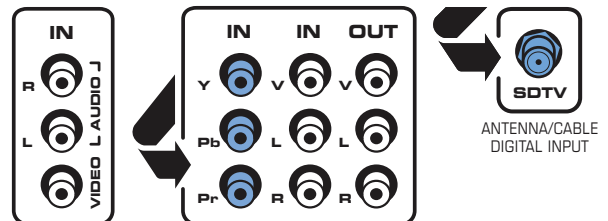

### SIDE PANEL

Convenient for video games and cameras

### REAR PANEL

Connect to Component (Y-Pb-Pr) for the best performance from your DVD player

### SDTV INPUT

Connect your indoor or outdoor antenna or cable for SDTV reception

ENERGY STAR and the ENERGY STAR mark are registered U.S. marks.