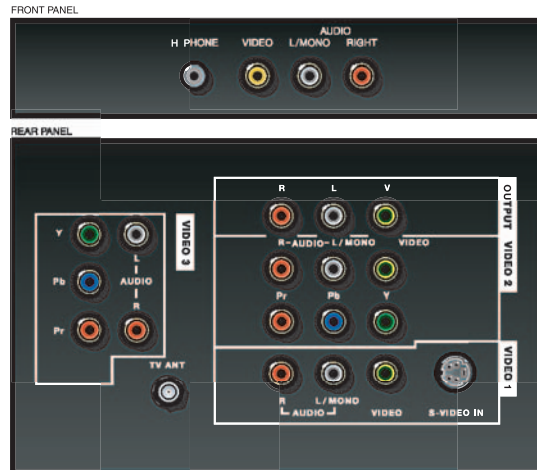

RECEPTION

Tuning Capability	NTSC

CONVENIENCE

Auto Channel Search	Yes
Channel Labeling	Yes - 70 Channels
Closed Captioning	Yes
Commercial Skip	Yes
Interactive Set-up w/ Menus	Yes
Multilingual On-Screen Display	English/French/Spanish
On-Screen Time & Channel Display	Yes
One Button Launch for Inputs	Yes - Auto Tune
Parental Control (V-Chip)	Yes
Parental Control (KidPass™)	Yes
Pic Memory Presets for Vid Inputs	Yes
Picture Reset	Yes
Programmable Timer System	Clock/Sleep/Wake

REAR CONNECTORS

Audio/Video Inputs (Composite)	2Sets if 1Component Video Not Used
S-Video Input	1 - Auto-Detectible
Component Video Input (YPrPb)	2Sets if 1Set of L+R+V Not Used
Audio Outputs	1 Set - L&R Audio
Audio Outputs (Type)	Switchable - Variable/Fixed
F Terminal	1
Video Output	1

FRONT CONNECTORS

Audio/Video Inputs (Composite)	1 L&R Audio, 1 Video
Headphone Jack	Yes

SPECIFICATIONS

Finish	Silver Diamond / Slate
Product Size (WxHxD) inches	31 x 23 1/2 x 21 5/8
Approx. Shipping Weight, lbs	TBD
AC/DC Power Options	AC

REMOTE CONTROL

Remote Model Number	RCR160TFM1
Remote Type	Universal

INCLUDED ACCESSORIES

Instruction Book Languages	English/French/Spanish

©2004 Thomson Inc.

Trademark(s) ® Registered

Marca(s) Registrada(s)

Photos and features subject to change without notice. Illustration of product finish may vary from actual color.

Revised 5/17/04