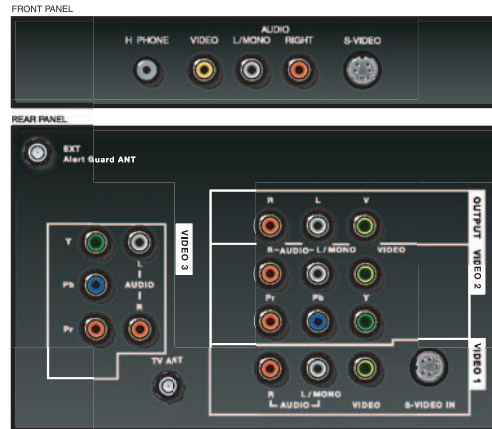

Additional alerts are provided for all 50 states for national, regional and state civil emergencies including high-level federal emergencies, national attack warnings, terrorist attack alerts, bio-warfare alerts, and other immediate life-threatening emergencies. These national security alerts are relayed by the Federal Emergency Management Agency (FEMA), an agency of the U.S. Department of Homeland Security, and are transmitted over the National Oceanic and Atmospheric Administration (NOAA)'s broadcast network.

Weather and other hazard information brought to you by the National Oceanic and Atmospheric Administration (NOAA)