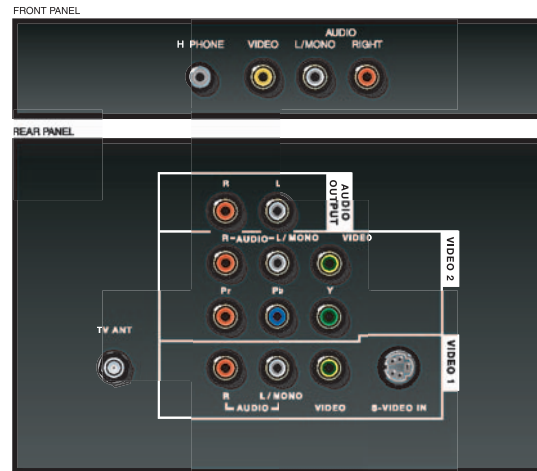

INCLUDED ACCESSORIES

Instruction Book Languages	English/French/Spanish

©2004 Thomson Inc.
Trademark(s) ® Registered
Marca(s) Registrada(s)

Photos and features subject to change without notice. Illustration of product finish may vary from actual color.

Revised 5/17/04