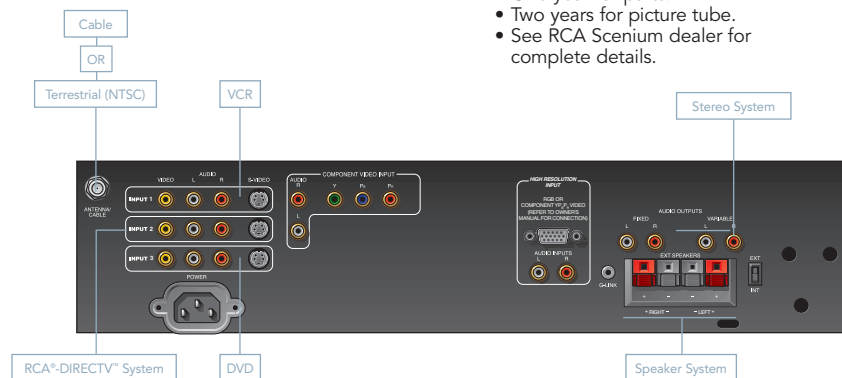

RCA Model DTC100
High-Definition Digital Receiver
(sold separately)

RCA Multi-Satellite Dish Antenna
(sold separately)

Channel Labeling

Assign on-screen characters to easily identify channels (e.g. NBC, HBO, ESPN, VH-1).

On-Screen Menu System

On-screen displays make it easy to adjust most picture, sound, and convenience features from either the remote control or the TV front panel buttons.

Front Panel Lockout

Completely disables front panel controls to prevent toddlers from altering settings.

Picture Reset

Returns picture to factory settings for Color, Tint, Contrast, Brightness, and Sharpness.

V-Chip Parental Control

Puts control back into the hands of the viewer by blocking unwanted television broadcasts with U.S. Government required circuitry. Blocks three types of programs: regular television programs, broadcast movies and unrated programs.

The Limited Warranty

- One year for labor charges.
- One year for parts.
- Two years for picture tube.
- See RCA Scenium dealer for complete details.

The Connections

Connects Your World For Today And Tomorrow

Have the flexibility to enjoy today's NTSC broadcast and cable reception, plus experience both terrestrial and satellite high-definition programming with the addition of the RCA DTC100 HDTV Digital Receiver. (Dish and programming subscription required for satellite programming. Both are sold separately.)