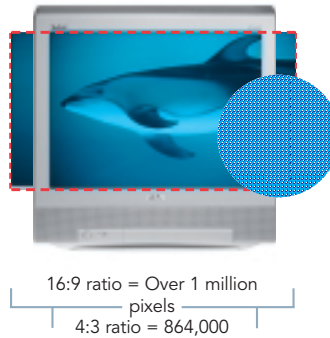

Combine the Digital High-Definition TruFlat™ Monitor with a DTC100 High-Definition Digital Receiver to get an HDTV quality picture.

Within the monitor's 4:3 aspect ratio viewing area, you receive the same pixel resolution inch for inch as with a 16:9 HDTV.