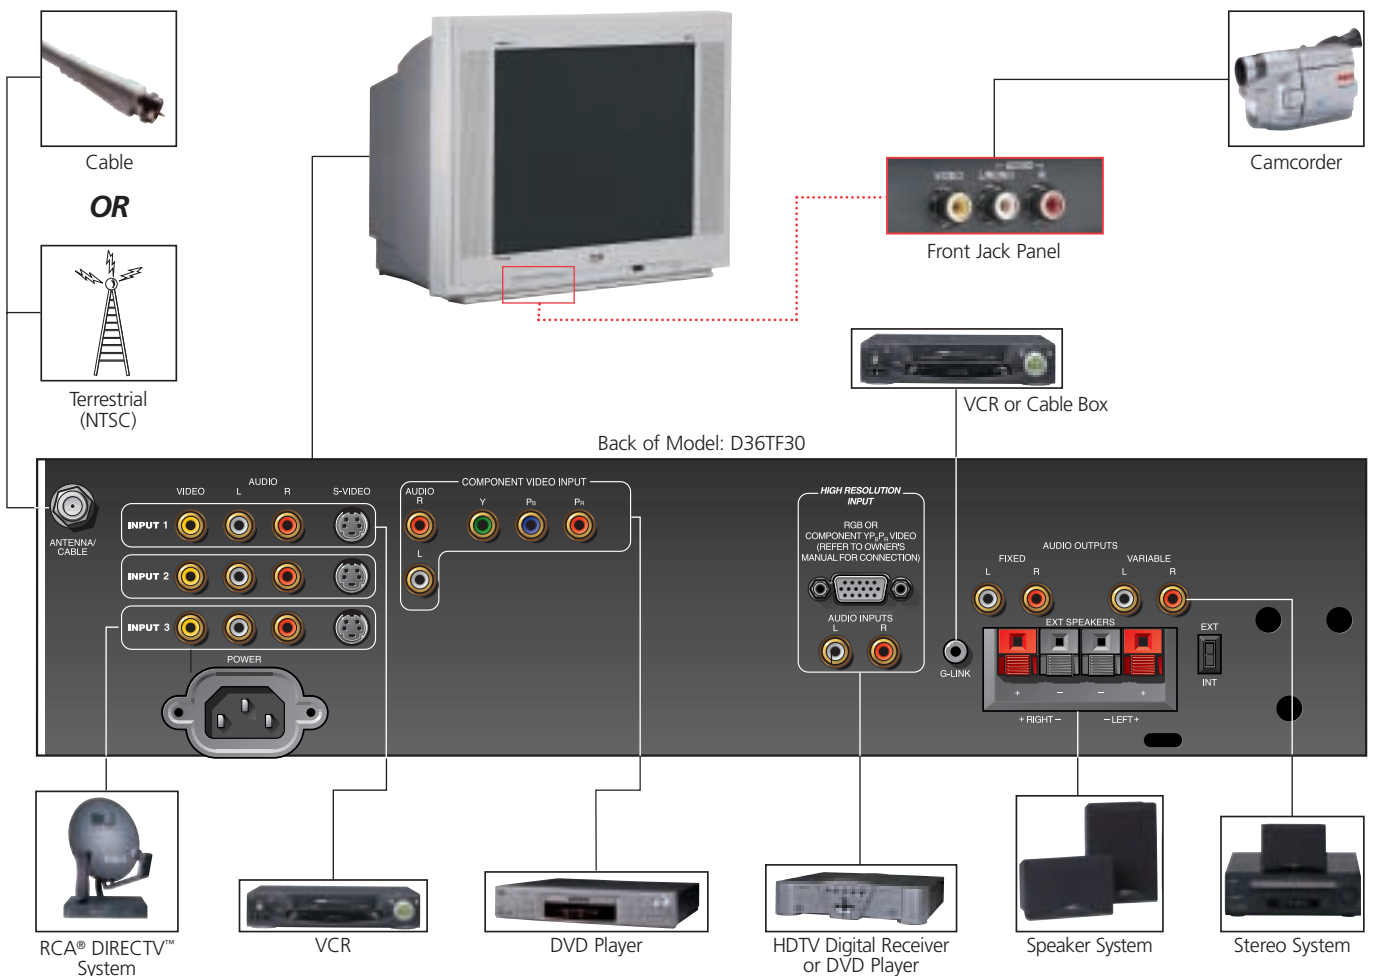

Sound

- **SRS Focus³ Audio Technology**

Ingenious technology from SRS Labs. Raises the sound stage to ear level providing more lifelike audio. Combined with SRS³ 3D Sound, it creates a fully immersive "live performance" listening experience.

- **Broadcast Stereo with dbx⁵ Noise Reduction**

Improves the clarity and fidelity of stereo broadcasts by restoring dynamic range and suppressing unwanted noise.

- **Front-Fired Speaker System**

Front-fired speakers offer 10 watts per channel of audio power. Provide excellent imaging while localizing voices at the screen.

- **Second Audio Program (SAP)**

Decodes the second audio program available on some broadcasts.

Remote

- **Universal Backlit Remote CRK76TVL1**

Connections

Connects Your World For Today And Tomorrow

Have the flexibility to enjoy today's NTSC broadcast and cable reception, plus experience both terrestrial and satellite high-definition programming with the addition of the DTC100 HDTV Digital Receiver. (Dish and programming subscription required for satellite programming. Both are sold separately.)