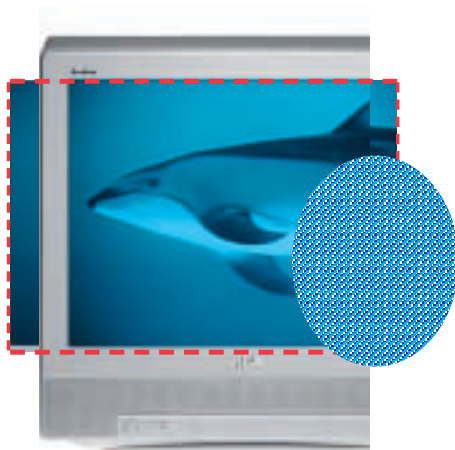

## 36" diagonal Digital High-Definition TruFlat™ Monitor

- HDTV TruFlat™ Monitor<sup>2</sup>:
  - 800 x 1080i Pixel Resolution
- Up to 864,000 Pixels
- 1080i Display of High-Definition Signals
- Progressive Scan Up Conversion
- 3-Line Digital Comb Filter
- Advanced Twin Tuner™  
Picture-In-Picture (NTSC Only)
- Six Sets of Audio/Video Inputs
- SRS Focus<sup>3</sup> Audio Technology
- SYNCROSCAN™ HD Component  
Video Inputs
- GUIDE Plus+ GOLD<sup>1</sup> On-Screen  
Program Guide

### The RCA High-Resolution Digital Monitor is our most versatile TV ever.

The RCA brand delivers innovative technologies to enhance your home entertainment experience. The RCA Digital High-Definition TruFlat™ Monitor lives up to this commitment by offering outstanding picture performance and multiple connectivity options. This is the perfect vehicle to help you make the transition into the world of HDTV. The RCA Digital High-Definition Monitor can display 1080i (interlaced) television signals (864,000 pixels) when you combine this television with an RCA HD/Digital Receiver. In addition, with its six sets of audio and video inputs the RCA High-Definition TruFlat™ Monitor has much more to offer outside the world of HDTV. It's the perfect display for analog, digital and HDTV broadcasts, digital satellite receiver, video games, DVD player, and your VCR—and they can all be connected at the same time!

### Combine the Digital High-Definition TruFlat™ Monitor with a DTC100 High-Definition Digital Receiver to get an HDTV-quality picture.

Within the monitor's 4:3 aspect ratio viewing area, you receive the same pixel resolution inch for inch as with a 16:9 HDTV.