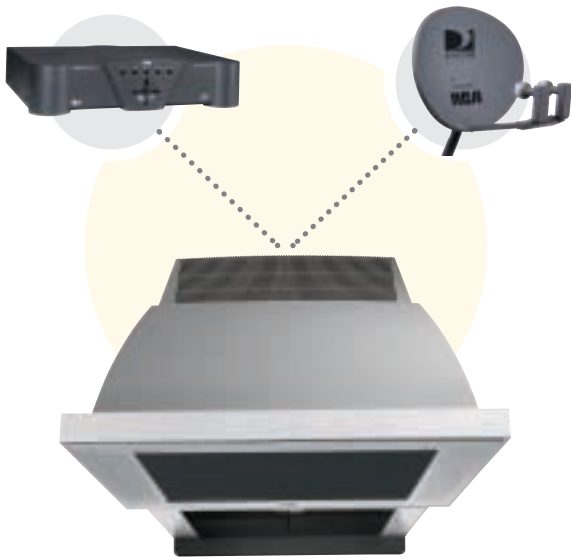

## 36" diagonal Digital High-Definition TruFlat™ Monitor

- HDTV TruFlat™ Monitor<sup>2</sup>:
  - 800 x 1080i Pixel Resolution
- Up to 864,000 Pixels
- 1080i Display of High-Definition Signals
- Progressive Scan Up Conversion
- 3-Line Digital Comb Filter
- Advanced Twin Tuner™  
Picture-In-Picture (NTSC Only)
- Six Sets of Audio/Video Inputs
- SRS Focus<sup>3</sup> Audio Technology
- SYNCROSCAN™ HD Component  
Video Inputs
- GUIDE Plus+ GOLD<sup>1</sup> On-Screen  
Program Guide

### The RCA High-Resolution Digital Monitor is our most versatile TV ever.

The RCA brand delivers innovative technologies to enhance your home entertainment experience. The RCA Digital High-Definition TruFlat™ Monitor lives up to this commitment by offering outstanding picture performance and multiple connectivity options. This is the perfect vehicle to help you make the transition into the world of HDTV. The RCA Digital High-Definition Monitor can display 1080i (interlaced) television signals (864,000 pixels) when you combine this television with an RCA HD/Digital Receiver. In addition, with its six sets of audio and video inputs the RCA High-Definition TruFlat™ Monitor has much more to offer outside the world of HDTV. It's the perfect display for analog, digital and HDTV broadcasts, digital satellite receiver, video games, DVD player, and your VCR—and they can all be connected at the same time!

### Combine the Digital High-Definition TruFlat™ Monitor with a DTC100 High-Definition Digital Receiver to get an HDTV-quality picture.

Within the monitor's 4:3 aspect ratio viewing area, you receive the same pixel resolution inch for inch as with a 16:9 HDTV.