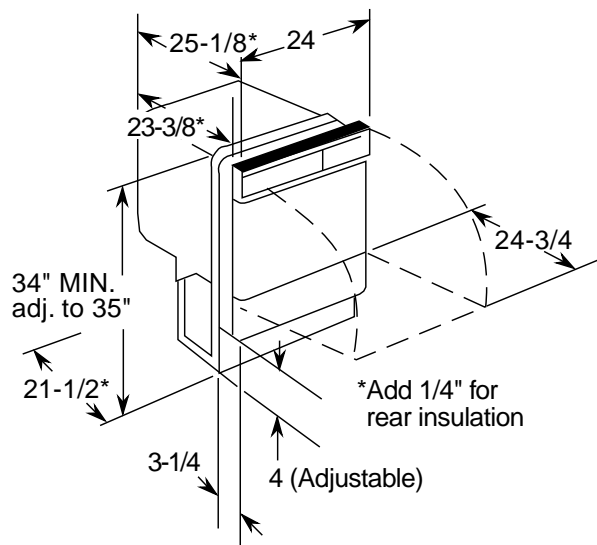

PSD3220ZBB—Built-In Dishwasher

Dishwasher Dimensions (in inches)

Electrical Rating

Voltage AC.....120
 Hertz60
 Total connected load amperage.....8.6
 Calrod® heater watts.....500
 For use on adequately wired 120-volt, 15-amp circuit having 2-wire service with a separate ground wire. This appliance must be grounded for safe operation.

Created 8/97

Installation Information (in inches)

Note: Dishwasher must not be installed more than 10' from sink for proper drainage. All plumbing and electrical work must be in accordance with local codes. Dishwasher includes drain hose and leveling legs.

Installation Information: Before installing, consult installation instructions packed with product for current dimensional data.

Wood Insert Cut-Out Dimensions (in inches)

Models/Kits	A	B	C	Panel Thickness
GPF325 Kit	18-7/8"	23-9/16"	3-11/16"	1/4"
GPF375 Kit	18-15/16"	23-5/8"*	4-1/4" to 3-3/4"***	3/4"

*Bottom of panel must be notched 1-1/2" x 1/2" to clear across panel

***Adjustment required to match adjacent cabinets fronts due to leveling leg adjustment, 4" nominal.

For answers to your Monogram®, GE Profile Performance Series™, GE Profile™, GE, Hotpoint and RCA appliance questions, call GE Answer Center® service, 800.626.2000.