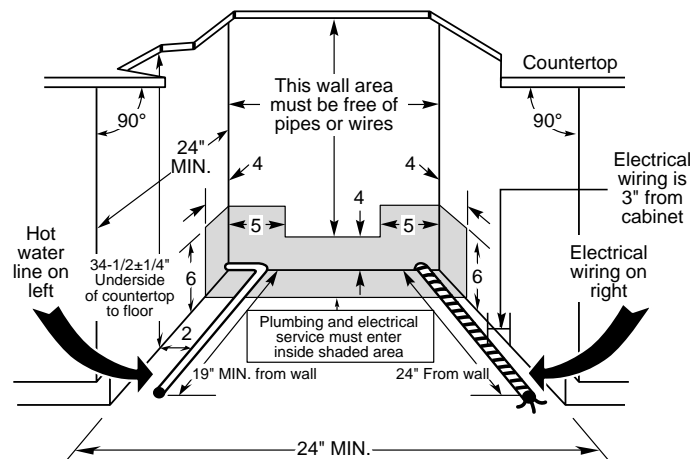

PSD3220ZBB—Built-In Dishwasher

Dishwasher Dimensions (in inches)

Electrical Rating

Voltage AC.....120
 Hertz60
 Total connected load amperage.....8.6
 Calrod® heater watts.....500
 For use on adequately wired 120-volt, 15-amp circuit having 2-wire service with a separate ground wire. This appliance must be grounded for safe operation.

Created 8/97

Installation Information (in inches)

Note: Dishwasher must not be installed more than 10' from sink for proper drainage. All plumbing and electrical work must be in accordance with local codes. Dishwasher includes drain hose and leveling legs.

Installation Information: Before installing, consult installation instructions packed with product for current dimensional data.

Wood Insert Cut-Out Dimensions (in inches)

Models/Kits	A	B	C	Panel Thickness
GPF325 Kit	18-7/8"	23-9/16"	3-11/16"	1/4"
GPF375 Kit	18-15/16"	23-5/8"*	4-1/4" to 3-3/4"***	3/4"

*Bottom of panel must be notched 1-1/2" x 1/2" to clear across panel

***Adjustment required to match adjacent cabinets fronts due to leveling leg adjustment, 4" nominal.

For answers to your Monogram®, GE Profile Performance Series™, GE Profile™, GE, Hotpoint and RCA appliance questions, call GE Answer Center® service, 800.626.2000.