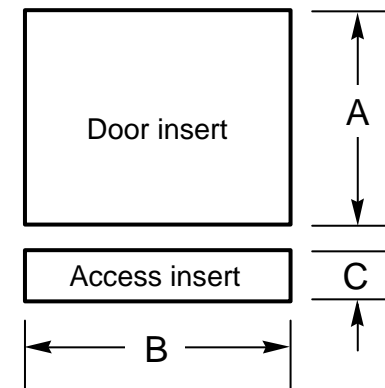

Created 8/97

Installation Information (in inches)

Note: Dishwasher must not be installed more than 10' from sink for proper drainage. All plumbing and electrical work must be in accordance with local codes. Dishwasher includes drain hose and leveling legs.

Installation Information: Before installing, consult installation instructions packed with product for current dimensional data.

Wood Insert Cut-Out Dimensions (in inches)

Models/Kits	A	B	C	Panel Thickness
GPF325 Kit	18-7/8"	23-9/16"	3-11/16"	1/4"
GPF375 Kit	18-15/16"	23-5/8"*	4-1/4" to 3-3/4"***	3/4"

*Bottom of panel must be notched 1-1/2" x 1/2" to clear across panel

***Adjustment required to match adjacent cabinets fronts due to leveling leg adjustment, 4" nominal.

For answers to your Monogram®, GE Profile Performance Series™, GE Profile™, GE, Hotpoint and RCA appliance questions, call GE Answer Center® service, 800.626.2000.