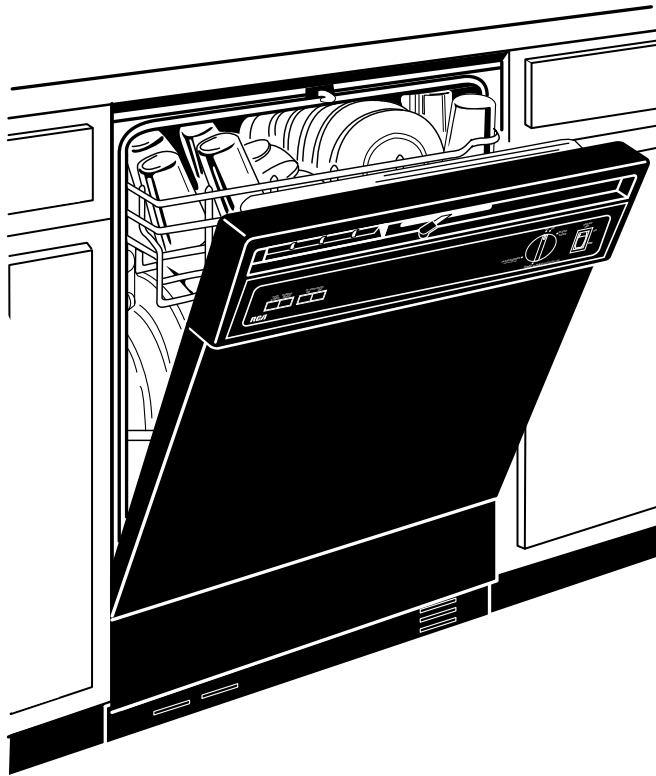

*Bottom of panel must be notched 1-1/2" x 1/2" to clear across panel

***Adjustment required to match adjacent cabinets fronts due to leveling leg adjustment, 4" nominal.

For answers to your Monogram®, GE Profile Performance Series™, GE Profile™, GE, Hotpoint and RCA appliance questions, call GE Answer Center® service, 800.626.2000.

PSD3220ZBB—Built-In Dishwasher

Features and Benefits

- New Power Wash II System
- 5 Cycle Selections: Pots & Pans, Normal Wash, Water Saver (Dial), Plate Warmer (Dial), Rinse Only/Hold (Dial)
- Options: Wash Temp Boost, Heated Dry On/Off
- Deluxe Upper Rack
- Deluxe Flat Lower Rack
- Deluxe Silverware Basket
- Standard Sound Insulation Package
- Trimless Appearance
- Model PSD3230ZWW—White on White
- Model PSD3220ZBB—Black on Black