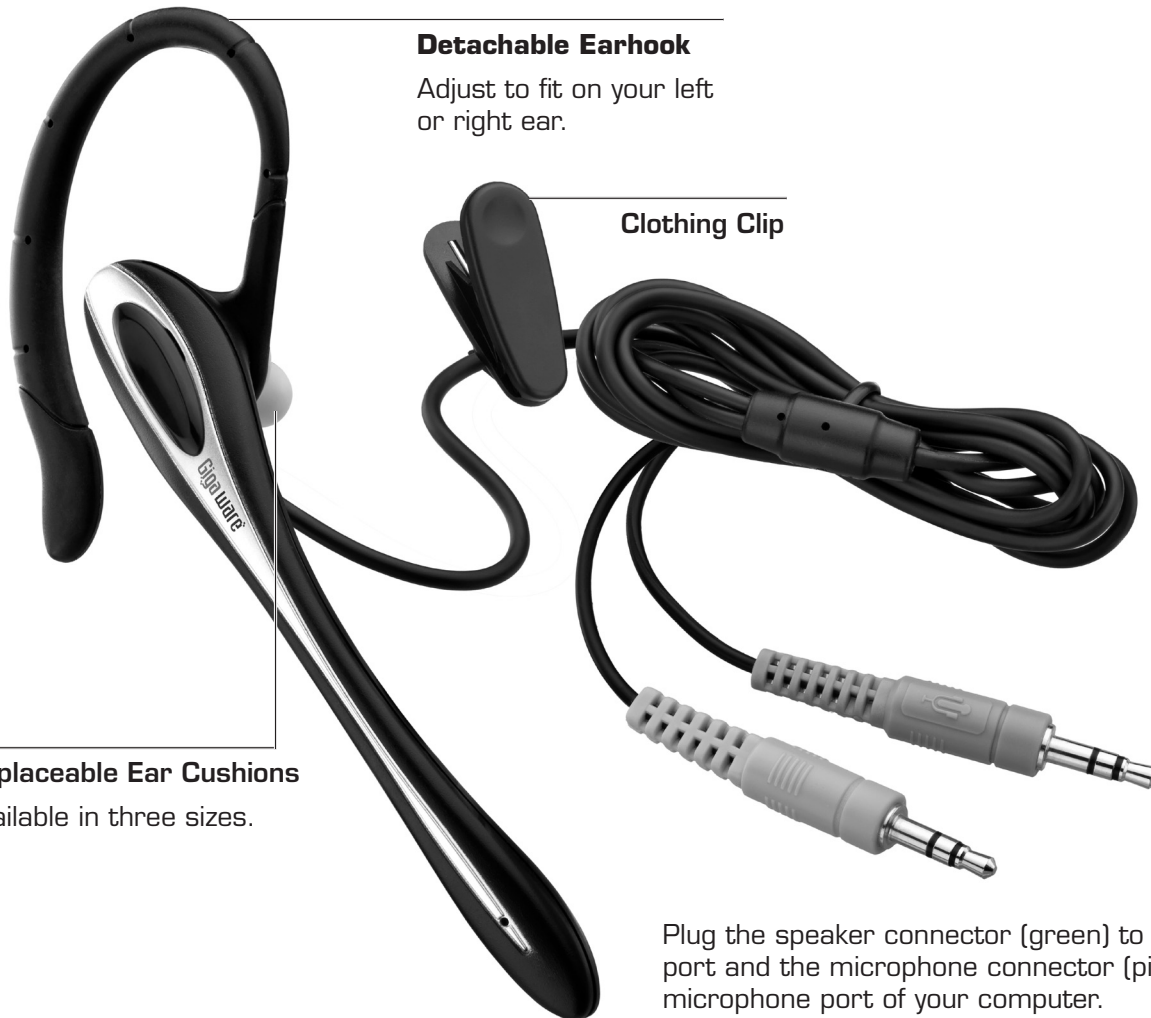

Earclip Mono Headset

with Microphone & Carry Pouch

43-217

Thank you for purchasing the Gigaware Earclip Mono Headset. Your plug-and-play headset provides premium quality digital sound, ideal for VoIP IM or other multimedia communication. Please read this user's guide before installing, setting up and using your new headset.

Detachable Earhook

Adjust to fit on your left or right ear.

Clothing Clip

Replaceable Ear Cushions

Available in three sizes.

Plug the speaker connector (green) to the speaker port and the microphone connector (pink) to the microphone port of your computer.