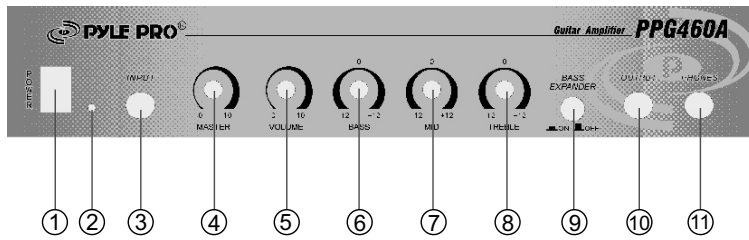

CE

Owner's Manual

[www.pyleaudio.com](http://www.pyleaudio.com)

**PPG460A**  
**Guitar Amplifier**

[www.pyleaudio.com](http://www.pyleaudio.com)

- 1) **Power Switch:** Switches amplifier on/off.
- 2) **Power LED:** Illuminates when power is switched on.
- 3) **Input Jack:** Connect your instrument to this jack.
- 4) **Master:** Adjusts overall volume.
- 5) **Volume:** This sets the volume gain level.
- 6) **Bass:** This control adjusts the low frequency level.
- 7) **Mid:** This control adjusts the middle frequency level.
- 8) **Treble:** This control adjusts the high frequency level.
- 9) **Bass Expander:** Toggles an extra bass effect.
- 10) **Output Jack:** Lets you output a line level signal (non-amplified). Internal speaker is not disabled.
- 11) **Phones:** This is your headphone connection. Inserting the headphones disables the internal speaker (great for practicing).

- 1) **Voltage Selector:** AC 110/220 Volt Selectable Switch.
- 2) **Power Cord:** Connect cord to an AC outlet.