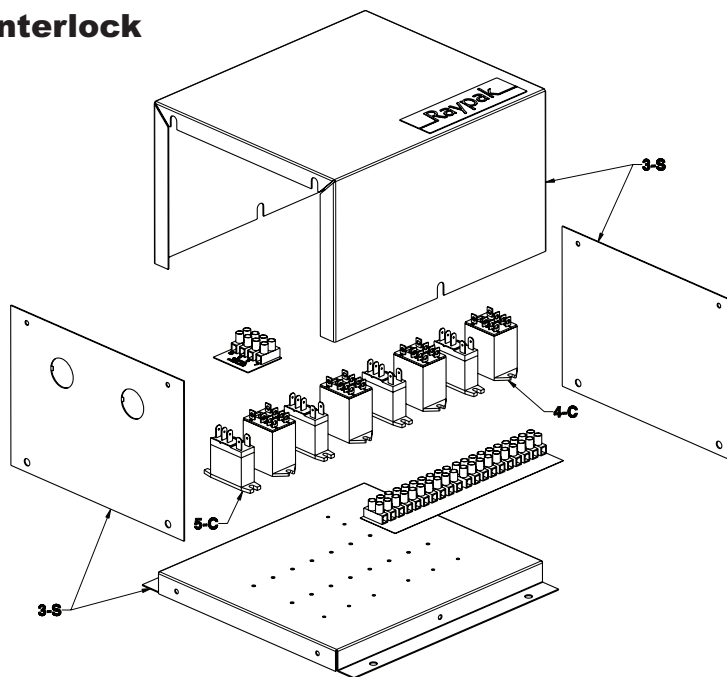

Multiple Boiler Interlock

CALL OUT	DESCRIPTION	HI DELTA	MVB	RAYTHERM
1-C	PC BOARD ASSY-CONTROL	011717F	011717F	011717F
2-C	TRANSFORMER	011718F	011718F	011718F
3-C	POWER SUPPLY 120VAC/12VDC	011719F	011719F	011719F
4-C	RELAY-DPDT 24V	011720F	011720F	011720F
5-C	RELAY-SPDT 24V	009039F	009039F	009039F
6-C	GROUND LUG	007155F	007155F	007155F
7-C	TEMP SENSOR 10K (NOT SHOWN)	010787F	010787F	010787F
8-C	ALARM RESET SWITCH	005641F	005641F	005641F
1-H	INLET ADAPTER 2-1/2 NPT	N/A	N/A	012315F
1-M	PUMP-WATER BR 2" FLANGE, 1/4 HP	007226F	007226F	007226F
	PUMP-WATER CI 2" FLANGE, 1/4 HP	007232F	007232F	007232F
	PUMP-WATER BR 2" FLANGE, 1/2 HP	N/A	007347F	007347F
	PUMP-WATER CI 2" FLANGE, 1/2 HP	N/A	007353F	007353F
	PUMP-WATER BR 2-1/2" FLANGE, 3/4 HP	007348F	007348F	007348F
	PUMP-WATER CI 2-1/2" FLANGE, 3/4 HP	007354F	007354F	007354F
	PUMP-WATER BR 2-1/2" FLANGE, 1 HP	007348F	007348F	007348F
	PUMP-WATER CI 2-1/2" FLANGE, 1 HP	007354F	007354F	007354F
	PUMP-WATER BR 2-1/2" FLANGE, 1.5 HP	N/A	007937F	007937F
	PUMP-WATER CI 2-1/2" FLANGE, 1.5 HP	N/A	007938F	007938F
	PUMP-WATER BR 2-1/2" FLANGE, 2.0 HP	N/A	N/A	012317F
	PUMP-WATER CI 2-1/2" FLANGE, 2.0 HP	N/A	N/A	012318F
2-M	3-WAY VALVE ASSY 2" NPT 24 Cv	011939F	011939F	011939F
	3-WAY VALVE ASSY 2" NPT 38 Cv	011721F	011721F	011721F
	3-WAY VALVE ASSY 2" NPT 57 Cv	011722F	011722F	011722F
	3-WAY VALVE ASSY 2-1/2" NPT 74 Cv	011723F	011723F	011723F
	3-WAY VALVE ASSY 2-1/2" NPT 100 Cv	011724F	011724F	011724F
	3-WAY VALVE ASSY 4" NPT 152 Cv	012231	012231	012231
	3-WAY VALVE ASSY 4" NPT 254 Cv	012232	012232	012232
	3-WAY VALVE ASSY 4" NPT 327 Cv	012233	012233	012233
3-M	ACTUATOR-35 IN LBS (ELODRIVE)	012447F	012447F	012447F
	ACTUATOR-53 IN LBS (DELTA CONTROLS)	011834F	011834F	011834F
	ACTUATOR-132 IN LBS (ELODRIVE)	012448F	012448F	012448F
	ACTUATOR-177 IN LBS (DELTA CONTROLS)	012449F	012449F	012449F
4-M	THERMOMETER-VERTICAL	000919	N/A	000919
5-M	MOUNTING KIT (ELODRIVE)	012450F	012450F	012450F
	MOUNTING KIT (DELTA CONTROLS)	012452F	012452F	012452F
	MOUNTING KIT 4" VALVE (ELODRIVE)	012451F	012451F	012451F
	MOUNTING KIT 4" VALVE (DELTA CONTROLS)	012453F	012453F	012453F
6-M	ACTUATOR COVER (DELTA CONTROLS ONLY)	012454F	012454F	012454F
	ACTUATOR COVER 4" (DELTA CONTROLS ONLY)	012455F	012455F	012455F
1-S	CONTROL BOX SHEET METAL	011716F	011716F	011716F
2-S	CONTROL BOX COVER	N/A	011978F	N/A
3-S	INTERLOCK BOX SHEET METAL	012249F	012249F	012249F
4-S	CONTROL BOX MTG BRACKET	N/A	N/A	012367F