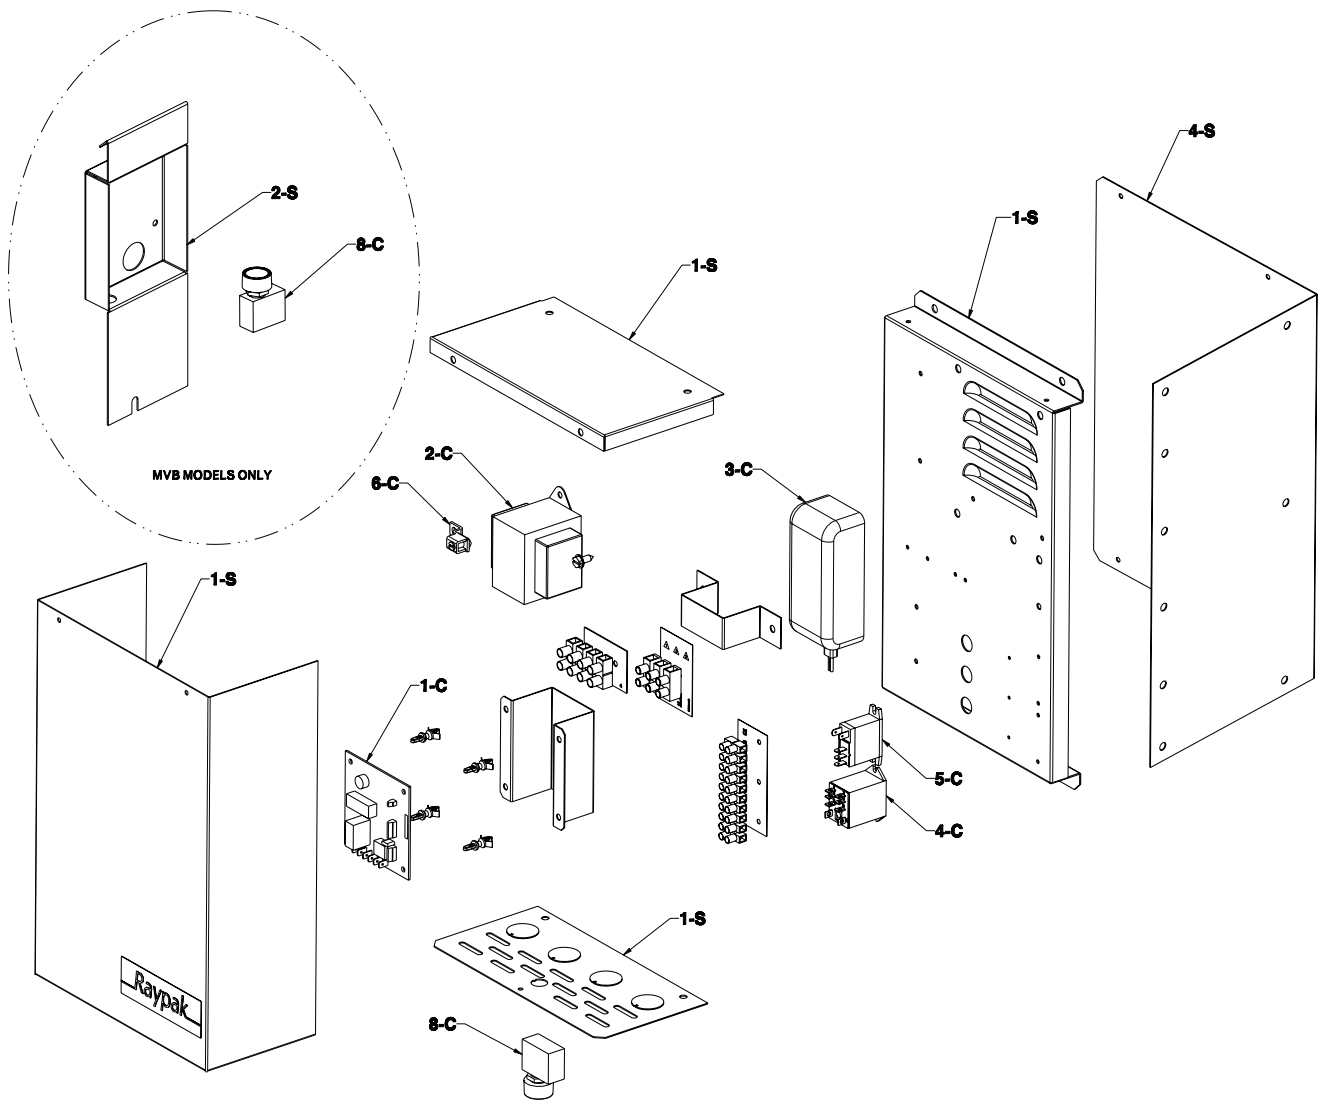

Multiple Boiler Interlock