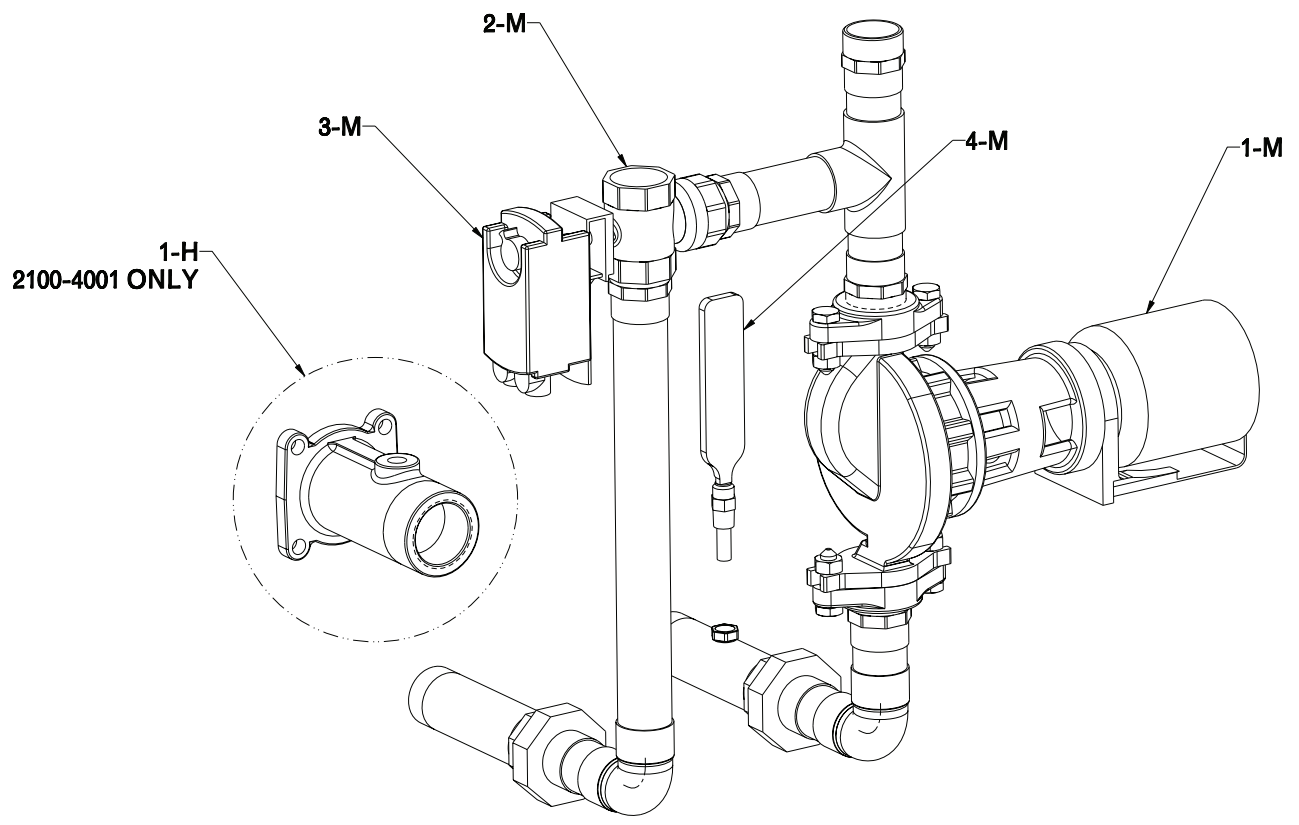

Multiple Boiler Interlock

CALL OUT	DESCRIPTION	HI DELTA	MVB	RAYTHERM
1-C	PC BOARD ASSY-CONTROL	011717F	011717F	011717F
2-C	TRANSFORMER	011718F	011718F	011718F
3-C	POWER SUPPLY 120VAC/12VDC	011719F	011719F	011719F
4-C	RELAY-DPDT 24V	011720F	011720F	011720F
5-C	RELAY-SPDT 24V	009039F	009039F	009039F
6-C	GROUND LUG	007155F	007155F	007155F
7-C	TEMP SENSOR 10K (NOT SHOWN)	010787F	010787F	010787F
8-C	ALARM RESET SWITCH	005641F	005641F	005641F
1-H	INLET ADAPTER 2-1/2 NPT	N/A	N/A	012315F
1-M	PUMP-WATER BR 2" FLANGE, 1/4 HP	007226F	007226F	007226F
	PUMP-WATER CI 2" FLANGE, 1/4 HP	007232F	007232F	007232F
	PUMP-WATER BR 2" FLANGE, 1/2 HP	N/A	007347F	007347F
	PUMP-WATER CI 2" FLANGE, 1/2 HP	N/A	007353F	007353F
	PUMP-WATER BR 2-1/2" FLANGE, 3/4 HP	007348F	007348F	007348F
	PUMP-WATER CI 2-1/2" FLANGE, 3/4 HP	007354F	007354F	007354F
	PUMP-WATER BR 2-1/2" FLANGE, 1 HP	007348F	007348F	007348F
	PUMP-WATER CI 2-1/2" FLANGE, 1 HP	007354F	007354F	007354F
	PUMP-WATER BR 2-1/2" FLANGE, 1.5 HP	N/A	007937F	007937F
	PUMP-WATER CI 2-1/2" FLANGE, 1.5 HP	N/A	007938F	007938F
	PUMP-WATER BR 2-1/2" FLANGE, 2.0 HP	N/A	N/A	012317F
	PUMP-WATER CI 2-1/2" FLANGE, 2.0 HP	N/A	N/A	012318F
2-M	3-WAY VALVE ASSY 2" NPT 24 Cv	011939F	011939F	011939F
	3-WAY VALVE ASSY 2" NPT 38 Cv	011721F	011721F	011721F
	3-WAY VALVE ASSY 2" NPT 57 Cv	011722F	011722F	011722F
	3-WAY VALVE ASSY 2-1/2" NPT 74 Cv	011723F	011723F	011723F
	3-WAY VALVE ASSY 2-1/2" NPT 100 Cv	011724F	011724F	011724F
	3-WAY VALVE ASSY 4" NPT 152 Cv	012231	012231	012231
	3-WAY VALVE ASSY 4" NPT 254 Cv	012232	012232	012232
	3-WAY VALVE ASSY 4" NPT 327 Cv	012233	012233	012233
3-M	ACTUATOR-35 IN LBS (ELODRIVE)	012447F	012447F	012447F
	ACTUATOR-53 IN LBS (DELTA CONTROLS)	011834F	011834F	011834F
	ACTUATOR-132 IN LBS (ELODRIVE)	012448F	012448F	012448F
	ACTUATOR-177 IN LBS (DELTA CONTROLS)	012449F	012449F	012449F
4-M	THERMOMETER-VERTICAL	000919	N/A	000919
5-M	MOUNTING KIT (ELODRIVE)	012450F	012450F	012450F
	MOUNTING KIT (DELTA CONTROLS)	012452F	012452F	012452F
	MOUNTING KIT 4" VALVE (ELODRIVE)	012451F	012451F	012451F
	MOUNTING KIT 4" VALVE (DELTA CONTROLS)	012453F	012453F	012453F
6-M	ACTUATOR COVER (DELTA CONTROLS ONLY)	012454F	012454F	012454F
	ACTUATOR COVER 4" (DELTA CONTROLS ONLY)	012455F	012455F	012455F
1-S	CONTROL BOX SHEET METAL	011716F	011716F	011716F
2-S	CONTROL BOX COVER	N/A	011978F	N/A
3-S	INTERLOCK BOX SHEET METAL	012249F	012249F	012249F
4-S	CONTROL BOX MTG BRACKET	N/A	N/A	012367F