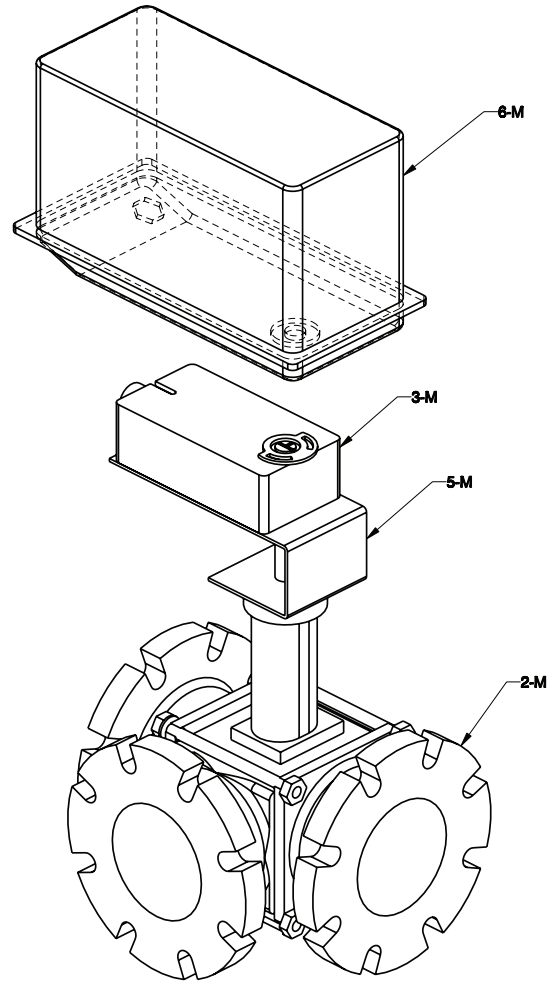

Multiple Boiler Interlock

CALL OUT	DESCRIPTION	HI DELTA	MVB	RAYTHERM
1-C	PC BOARD ASSY-CONTROL	011717F	011717F	011717F
2-C	TRANSFORMER	011718F	011718F	011718F
3-C	POWER SUPPLY 120VAC/12VDC	011719F	011719F	011719F
4-C	RELAY-DPDT 24V	011720F	011720F	011720F
5-C	RELAY-SPDT 24V	009039F	009039F	009039F
6-C	GROUND LUG	007155F	007155F	007155F
7-C	TEMP SENSOR 10K (NOT SHOWN)	010787F	010787F	010787F
8-C	ALARM RESET SWITCH	005641F	005641F	005641F
1-H	INLET ADAPTER 2-1/2 NPT	N/A	N/A	012315F
1-M	PUMP-WATER BR 2" FLANGE, 1/4 HP	007226F	007226F	007226F
	PUMP-WATER CI 2" FLANGE, 1/4 HP	007232F	007232F	007232F
	PUMP-WATER BR 2" FLANGE, 1/2 HP	N/A	007347F	007347F
	PUMP-WATER CI 2" FLANGE, 1/2 HP	N/A	007353F	007353F
	PUMP-WATER BR 2-1/2" FLANGE, 3/4 HP	007348F	007348F	007348F
	PUMP-WATER CI 2-1/2" FLANGE, 3/4 HP	007354F	007354F	007354F
	PUMP-WATER BR 2-1/2" FLANGE, 1 HP	007348F	007348F	007348F
	PUMP-WATER CI 2-1/2" FLANGE, 1 HP	007354F	007354F	007354F
	PUMP-WATER BR 2-1/2" FLANGE, 1.5 HP	N/A	007937F	007937F
	PUMP-WATER CI 2-1/2" FLANGE, 1.5 HP	N/A	007938F	007938F
	PUMP-WATER BR 2-1/2" FLANGE, 2.0 HP	N/A	N/A	012317F
	PUMP-WATER CI 2-1/2" FLANGE, 2.0 HP	N/A	N/A	012318F
2-M	3-WAY VALVE ASSY 2" NPT 24 Cv	011939F	011939F	011939F
	3-WAY VALVE ASSY 2" NPT 38 Cv	011721F	011721F	011721F
	3-WAY VALVE ASSY 2" NPT 57 Cv	011722F	011722F	011722F
	3-WAY VALVE ASSY 2-1/2" NPT 74 Cv	011723F	011723F	011723F
	3-WAY VALVE ASSY 2-1/2" NPT 100 Cv	011724F	011724F	011724F
	3-WAY VALVE ASSY 4" NPT 152 Cv	012231	012231	012231
	3-WAY VALVE ASSY 4" NPT 254 Cv	012232	012232	012232
	3-WAY VALVE ASSY 4" NPT 327 Cv	012233	012233	012233
3-M	ACTUATOR-35 IN LBS (ELODRIVE)	012447F	012447F	012447F
	ACTUATOR-53 IN LBS (DELTA CONTROLS)	011834F	011834F	011834F
	ACTUATOR-132 IN LBS (ELODRIVE)	012448F	012448F	012448F
	ACTUATOR-177 IN LBS (DELTA CONTROLS)	012449F	012449F	012449F
4-M	THERMOMETER-VERTICAL	000919	N/A	000919
5-M	MOUNTING KIT (ELODRIVE)	012450F	012450F	012450F
	MOUNTING KIT (DELTA CONTROLS)	012452F	012452F	012452F
	MOUNTING KIT 4" VALVE (ELODRIVE)	012451F	012451F	012451F
	MOUNTING KIT 4" VALVE (DELTA CONTROLS)	012453F	012453F	012453F
6-M	ACTUATOR COVER (DELTA CONTROLS ONLY)	012454F	012454F	012454F
	ACTUATOR COVER 4" (DELTA CONTROLS ONLY)	012455F	012455F	012455F
1-S	CONTROL BOX SHEET METAL	011716F	011716F	011716F
2-S	CONTROL BOX COVER	N/A	011978F	N/A
3-S	INTERLOCK BOX SHEET METAL	012249F	012249F	012249F
4-S	CONTROL BOX MTG BRACKET	N/A	N/A	012367F