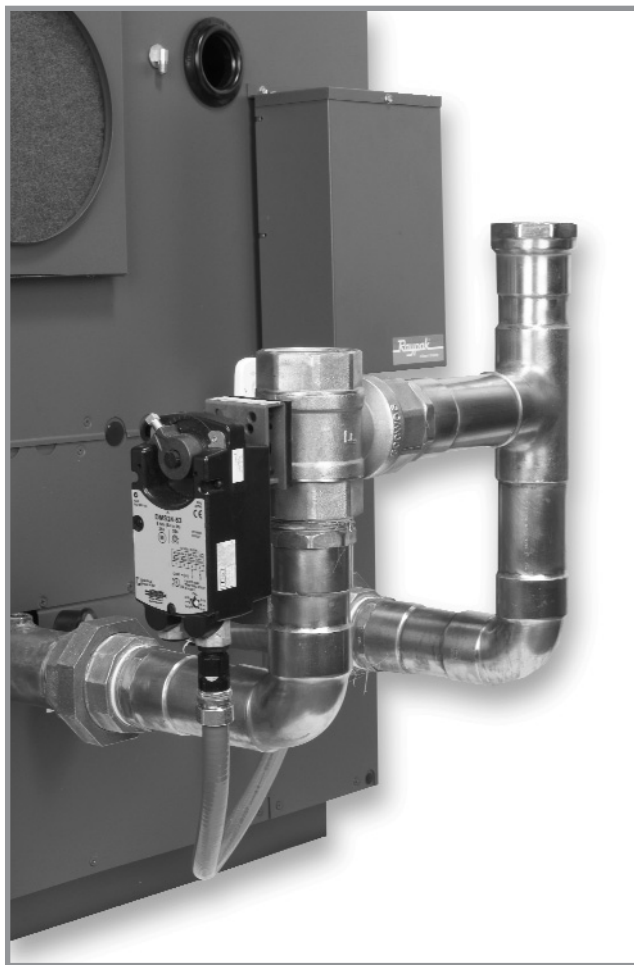

COMMERCIAL COLD WATER START

CATALOG NO. 9300.83
Effective: 08-28-08
Replaces: 09-19-07

RAYPAK ILLUSTRATED PARTS LIST

MODEL SIZE: HI DELTA, MVB & RAYTHERM
MODEL TYPE: H & WH

DATE OF MANUFACTURE: 2006 THROUGH CURRENT

THE PARTS LISTED ARE FOR STANDARD EQUIPMENT FOR THIS MODEL TYPE. RAYPAK RESERVES THE RIGHT TO SUBSTITUTE, DELETE OR CHANGE ANY PART WITHOUT NOTIFICATION. THE ADDITION OF OPTIONS MAY ALSO CHANGE SOME OF THE PARTS. ORDER REPLACEMENT PARTS FROM ACTUAL HEATER COMPONENTS.

FOR DETAILED INSTRUCTIONS, SEE "HOW TO USE YOUR RAYPAK ILLUSTRATED PARTS LIST",
CATALOG NO. 9001.10

Raypak, Inc., 2151 Eastman Avenue, Oxnard, CA 93030
(805) 278-5300 Fax (800) 872-9725
Litho In U.S.A.