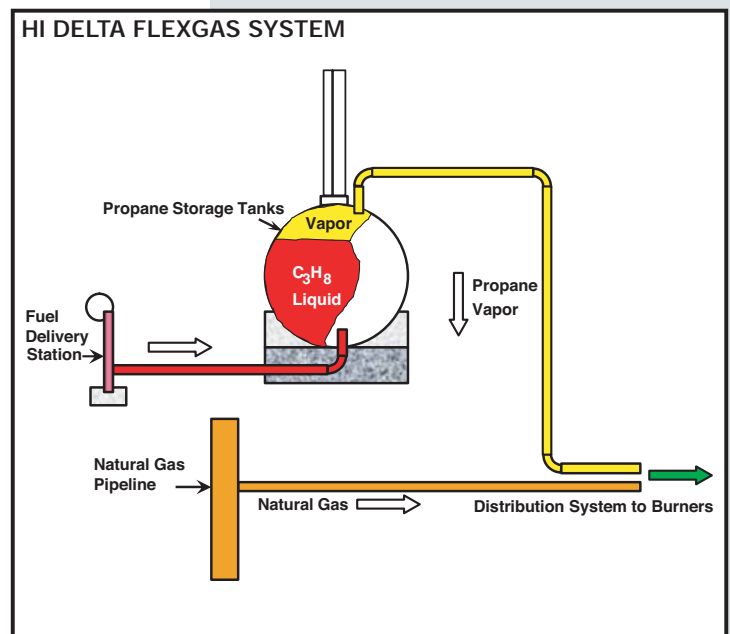

Catalog No.: 1000.20A Effective: 07-10-08 Replaces: 01-10-06
Raypak Inc., 2151 Eastman Ave., Oxnard, CA 93030
(805) 278-5300 Fax (800) 872-9725