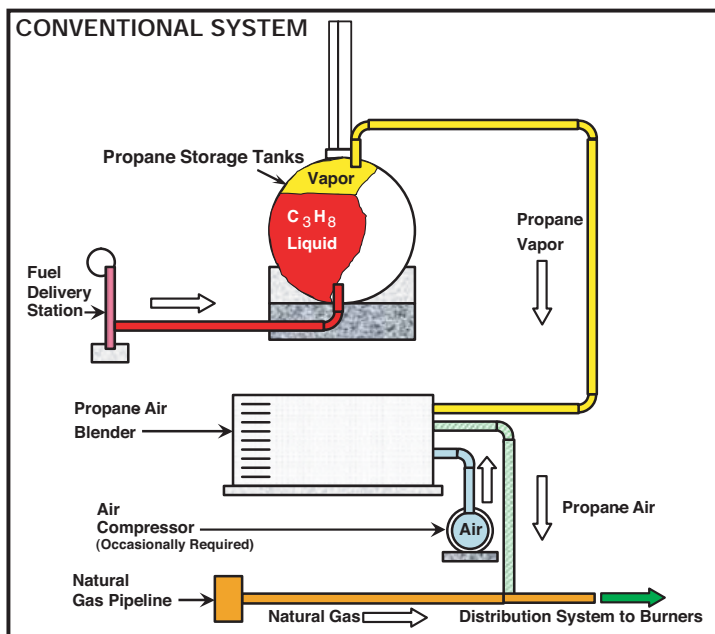

Catalog No.: 1000.20A Effective: 07-10-08 Replaces: 01-10-06
Raypak Inc., 2151 Eastman Ave., Oxnard, CA 93030
(805) 278-5300 Fax (800) 872-9725