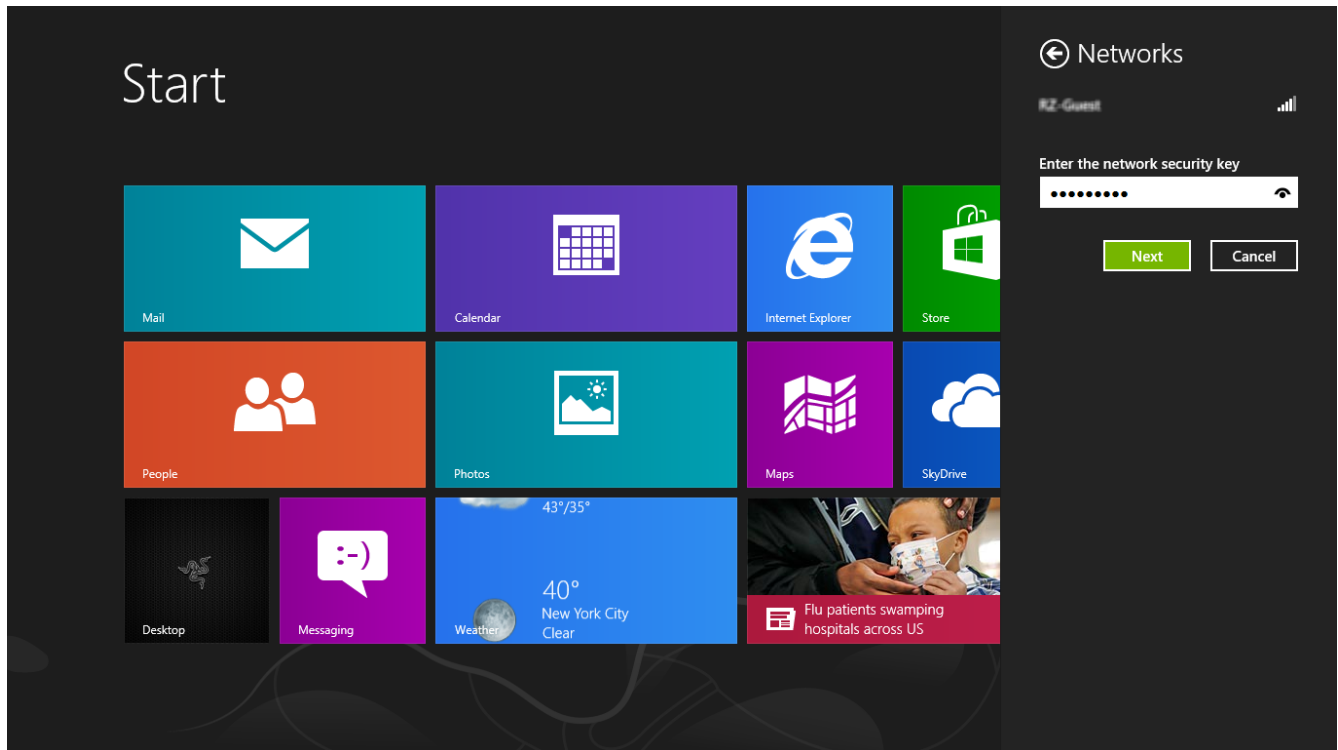

CONNECTING TO THE INTERNET

1. Activate the Charm bar by swiping the right edge of the screen.

2. Tap the Settings icon on the Charm bar.

3. Tap the wireless network icon.

4. Tap the network you wish to connect to and tap **Connect**.

5. Enter the network password (if any) and tap **Next**.

6. Select whether to turn network sharing on/off.

7. Once you are connected to the wireless network, tap anywhere outside the sidebar to return to the desktop.