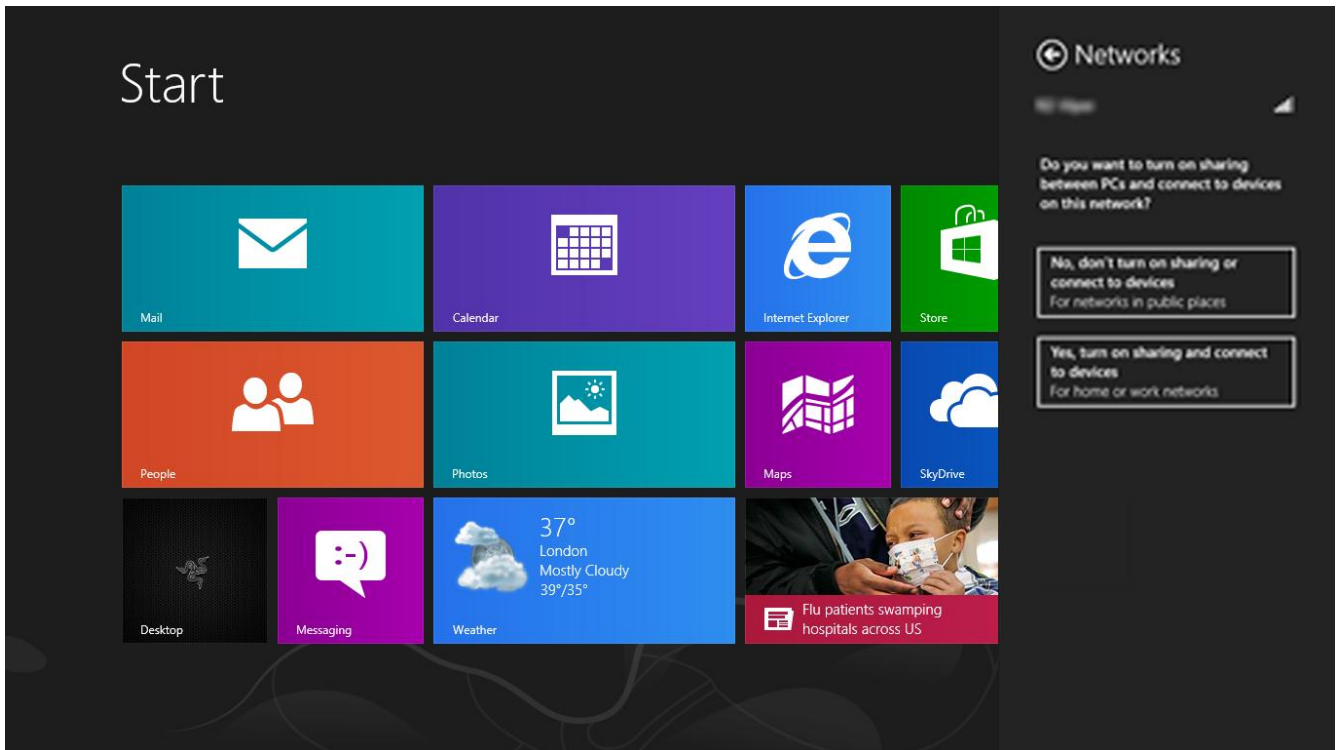

CONNECTING TO THE INTERNET

1. Activate the Charm bar by swiping the right edge of the screen.

2. Tap the Settings icon on the Charm bar.

3. Tap the wireless network icon.

4. Tap the network you wish to connect to and tap **Connect**.

5. Enter the network password (if any) and tap **Next**.

6. Select whether to turn network sharing on/off.

7. Once you are connected to the wireless network, tap anywhere outside the sidebar to return to the desktop.