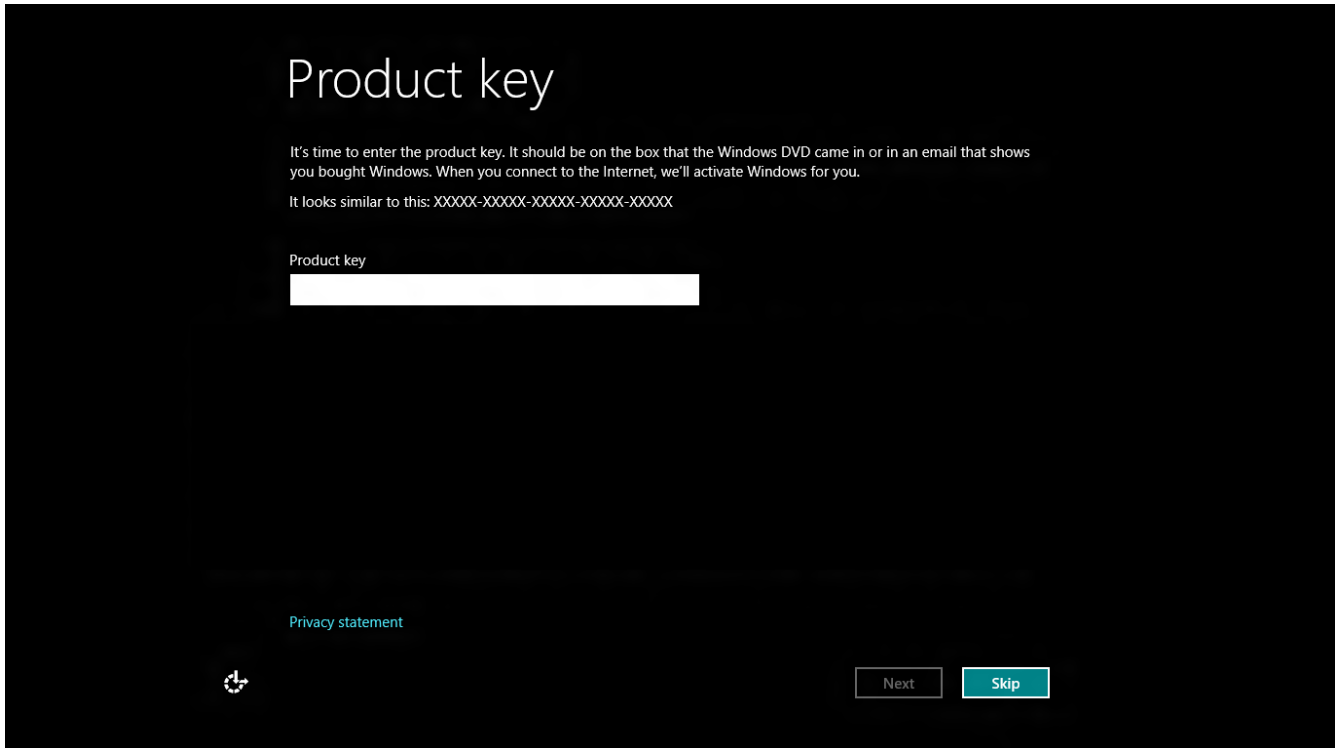

3. Enter your Windows product key in the given field.