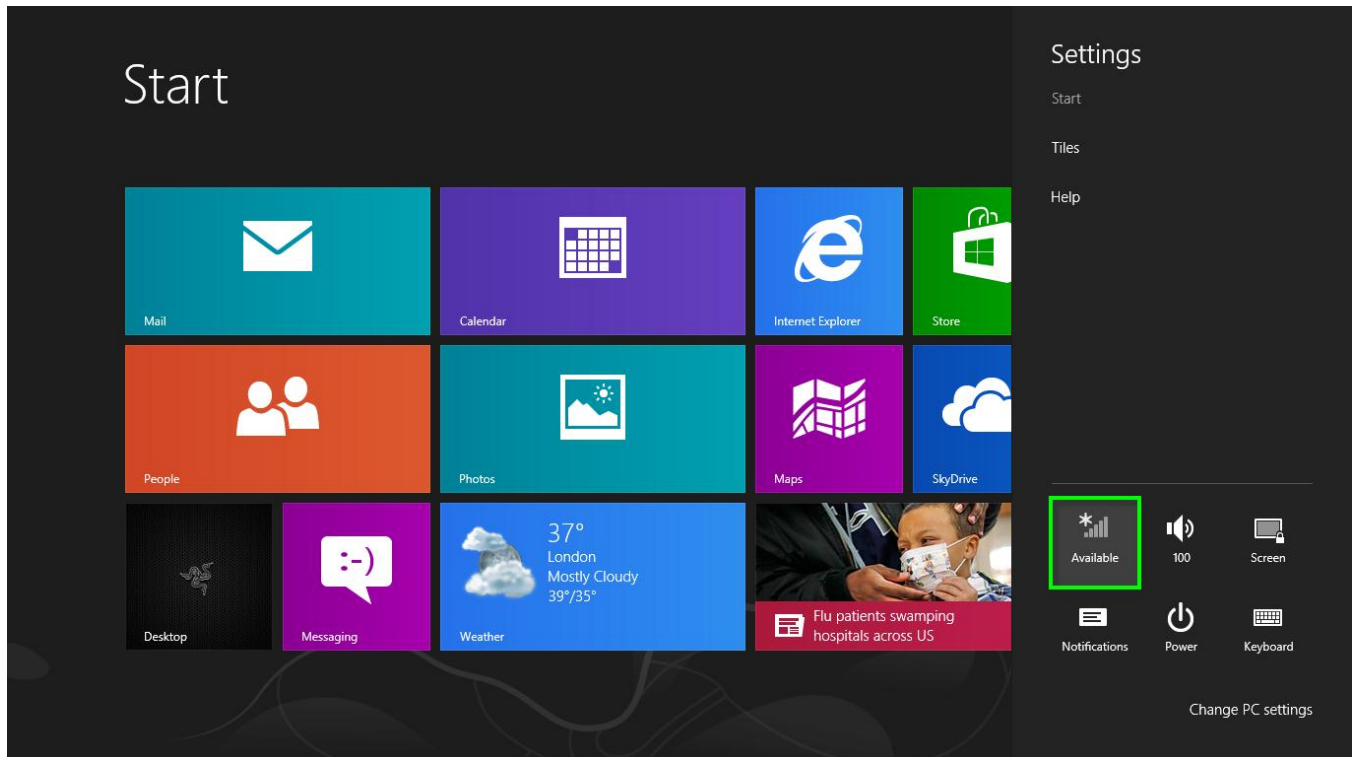

CONNECTING TO THE INTERNET

1. Activate the Charm bar by swiping the right edge of the screen.

2. Tap the Settings icon on the Charm bar.

3. Tap the wireless network icon.

4. Tap the network you wish to connect to and tap **Connect**.

5. Enter the network password (if any) and tap **Next**.

6. Select whether to turn network sharing on/off.

7. Once you are connected to the wireless network, tap anywhere outside the sidebar to return to the desktop.