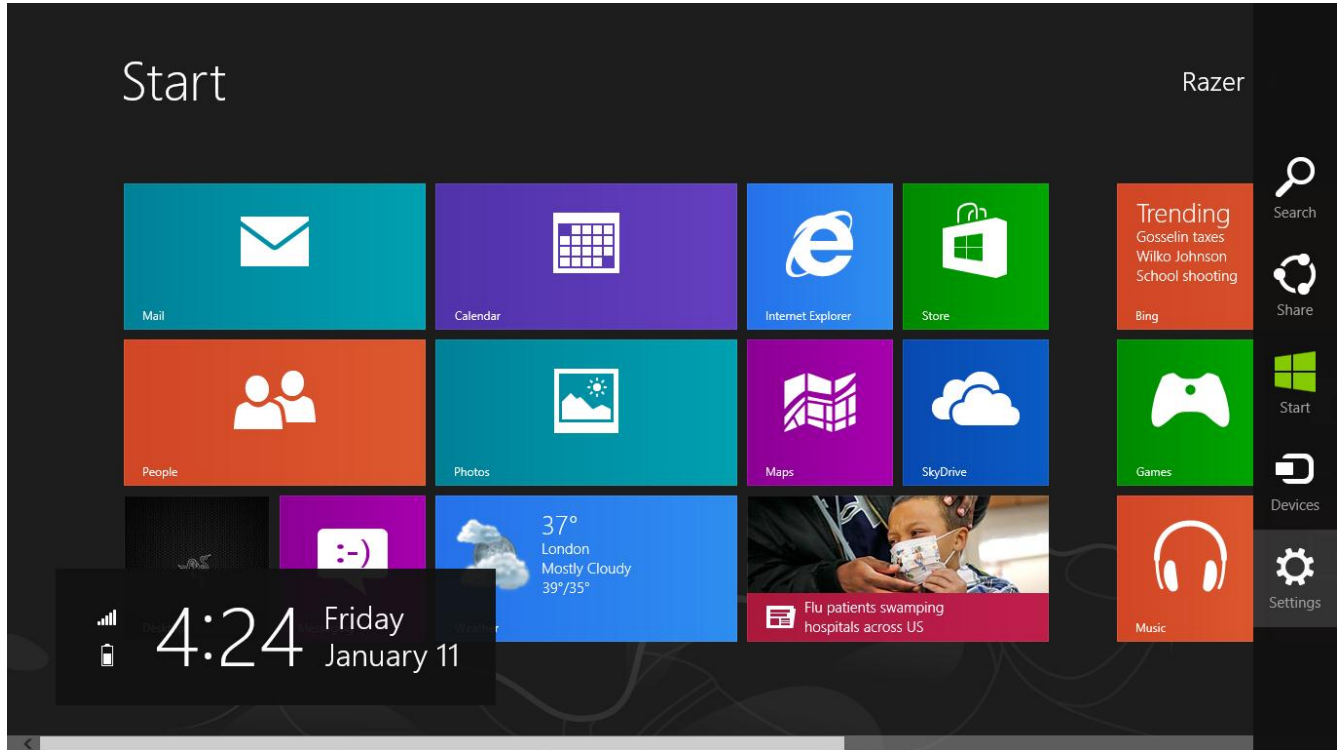

← Sign in to your PC

If you want a password, choose something that will be easy for you to remember but hard for others to guess.

User name john.doe X

Password

Reenter password

Password hint

Finish

Tap **Finish** to complete the Windows setup.

CONNECTING TO THE INTERNET

1. Activate the Charm bar by swiping the right edge of the screen.

2. Tap the Settings icon on the Charm bar.

3. Tap the wireless network icon.

4. Tap the network you wish to connect to and tap **Connect**.