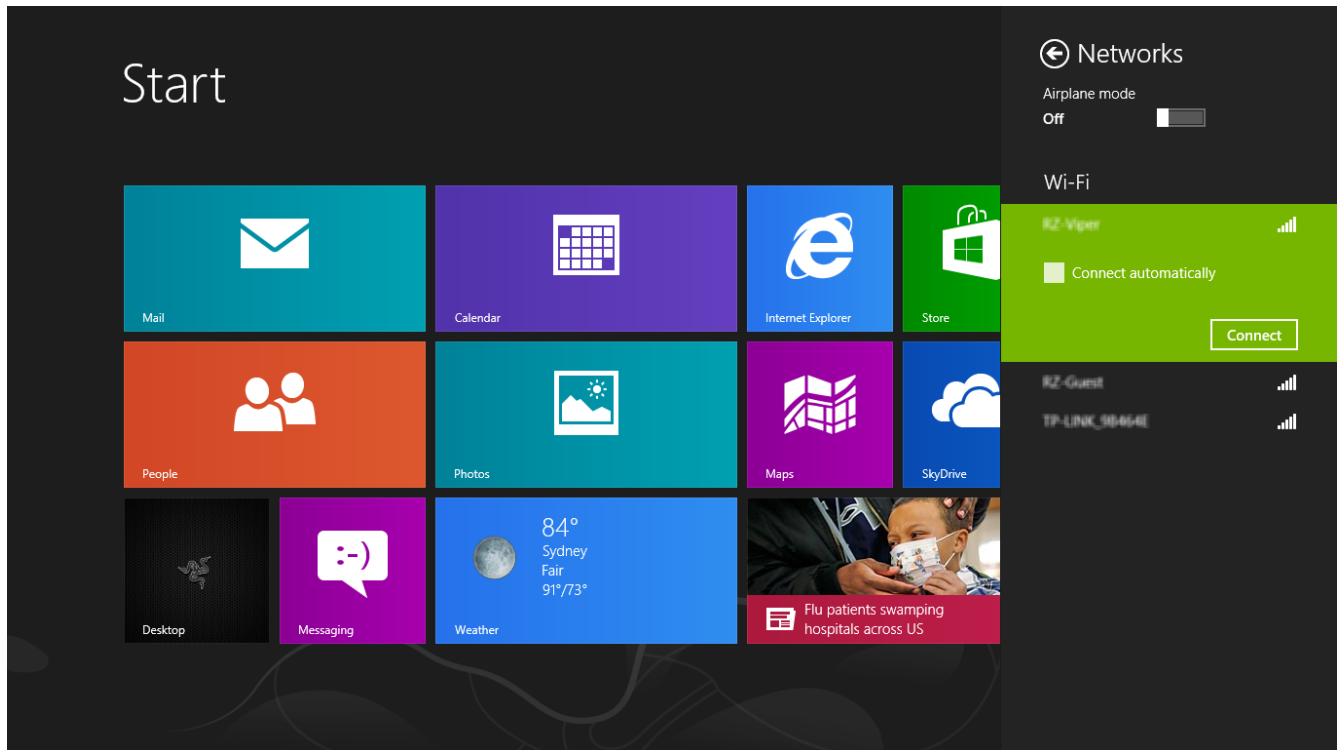

CONNECTING TO THE INTERNET

1. Activate the Charm bar by swiping the right edge of the screen.

2. Tap the Settings icon on the Charm bar.

3. Tap the wireless network icon.

4. Tap the network you wish to connect to and tap **Connect**.

5. Enter the network password (if any) and tap **Next**.

6. Select whether to turn network sharing on/off.

7. Once you are connected to the wireless network, tap anywhere outside the sidebar to return to the desktop.