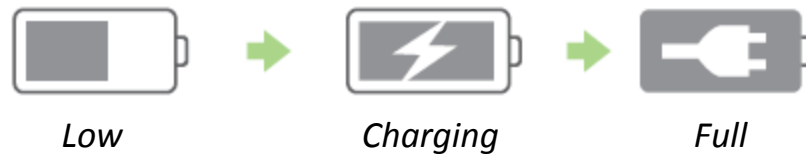

**sold separately*

DEVICE LAYOUT

- A. USB 3.0 (SuperSpeed) Port
- B. 3.5mm Audio + Microphone Port
- C. Volume Control Buttons
- D. Rotation Lock Button
- E. Virtual Keyboard Button
- F. Power Button
- G. Array Microphones
- H. Built-in HD Webcam
- I. Ambient Light Sensor
- J. Multi-touch HD Display
- K. Windows Home Button
- L. Integrated Data / Power Port
- M. Built-in Stereo Speakers

SETTING UP YOUR RAZER EDGE

1. Connect the power adapter from an outlet to your Razer Edge.

2. Charge the battery to Full.

3. Press and hold the Power button until the Razer logo appears.

4. Configure the operating system by following the Windows 8 Setup Guide.