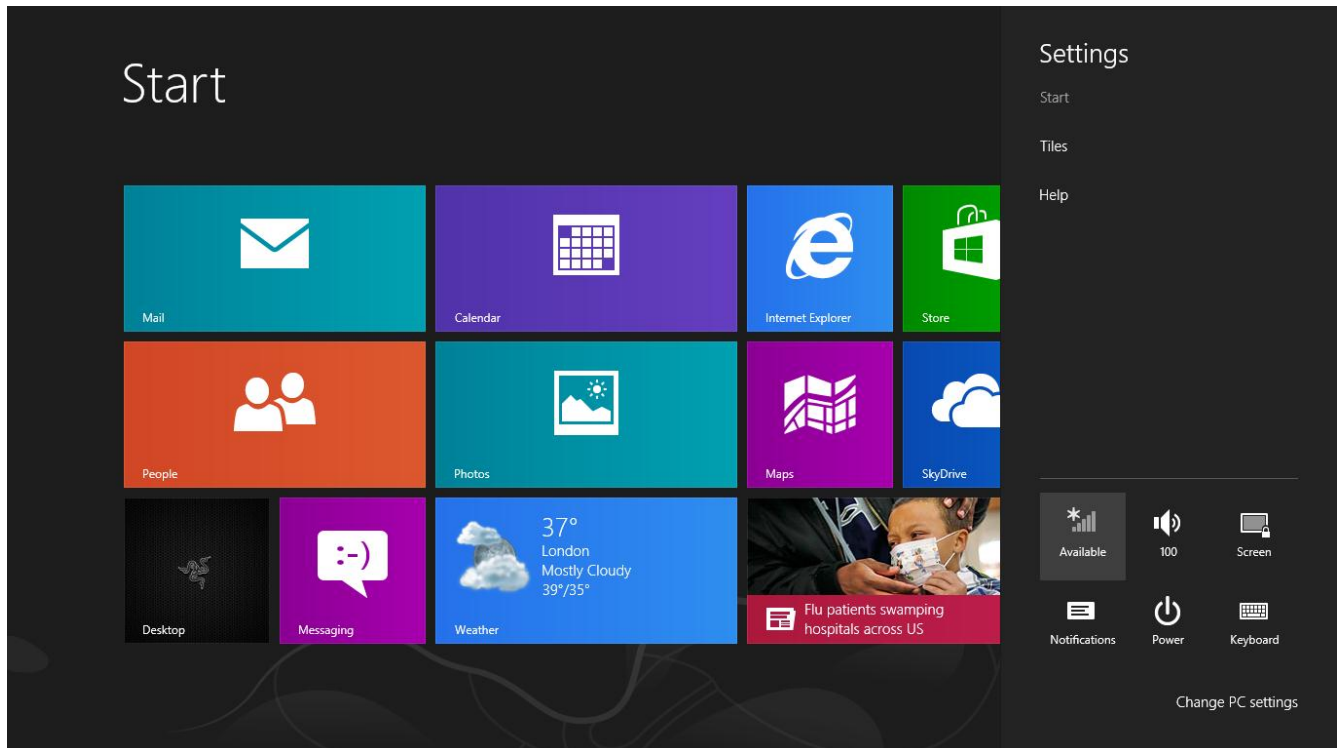

← Sign in to your PC

If you want a password, choose something that will be easy for you to remember but hard for others to guess.

User name john.doe X

Password

Reenter password

Password hint

Finish

Tap **Finish** to complete the Windows setup.

CONNECTING TO THE INTERNET

1. Activate the Charm bar by swiping the right edge of the screen.

2. Tap the Settings icon on the Charm bar.

3. Tap the wireless network icon.

4. Tap the network you wish to connect to and tap **Connect**.