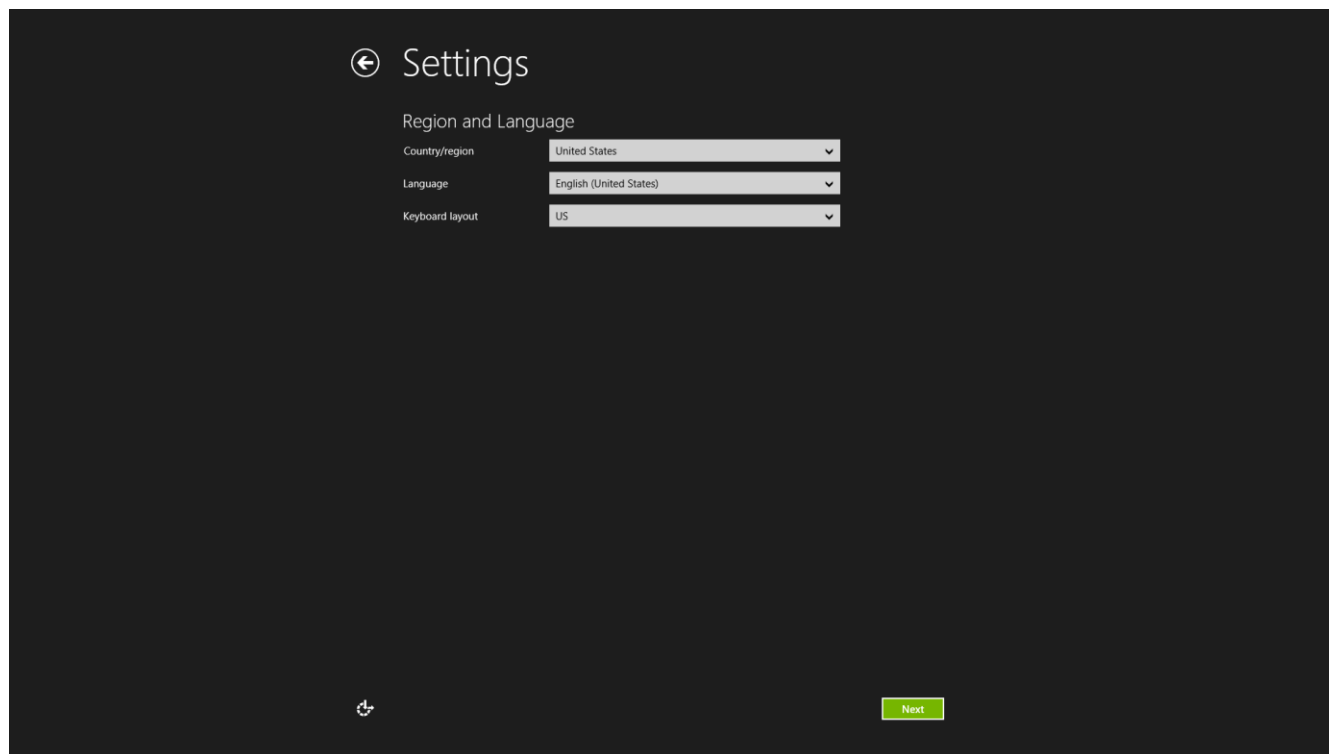

Alternatively, you can tap **Customize** to manually configure your Region, Language and Keyboard Layout.

Tap **Next**.