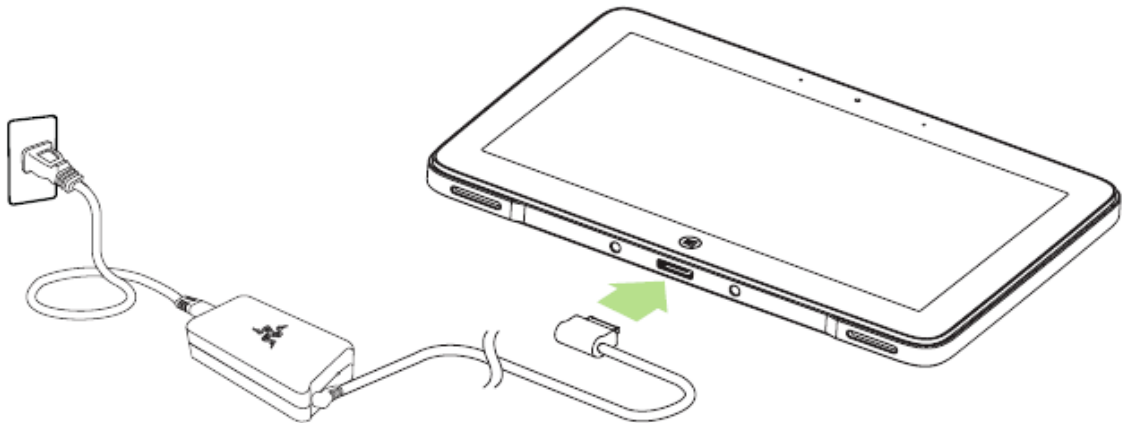

**sold separately*

DEVICE LAYOUT

- A. USB 3.0 (SuperSpeed) Port
- B. 3.5mm Audio + Microphone Port
- C. Volume Control Buttons
- D. Rotation Lock Button
- E. Virtual Keyboard Button
- F. Power Button
- G. Array Microphones
- H. Built-in HD Webcam
- I. Ambient Light Sensor
- J. Multi-touch HD Display
- K. Windows Home Button
- L. Integrated Data / Power Port
- M. Built-in Stereo Speakers

SETTING UP YOUR RAZER EDGE

1. Connect the power adapter from an outlet to your Razer Edge.

2. Charge the battery to Full.

3. Press and hold the Power button until the Razer logo appears.

4. Configure the operating system by following the Windows 8 Setup Guide.