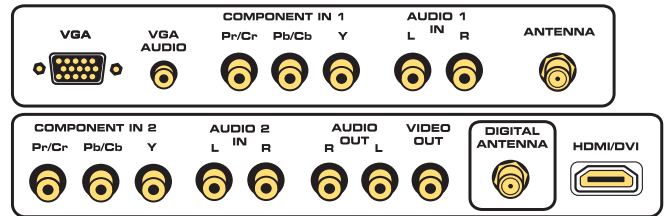

Better Sound with the included Graphic Equalizer and SRS WOW®

Listen to TV Audio in PC Mode with MultiTask Audio™

## 42" Diagonal Widescreen Plasma HDTV Specifications

<b>BRAND</b>	RCA SCENIUM
<b>TECHNOLOGY</b>	HDTV Plasma ATSC/NTSC/QAM AV / S-Vid / Component Component, HDMI
SDTV / EDTV / HDTV Capability	
Category	
RF Tuning Capability	
Analog Video Formats (NTSC/480i)	
Digital Video Formats (480p, 720p, 1080i)	
<b>PICTURE</b>	PDP
Display Type	42"
Screen Size	16:9
Display Aspect Ratio	1024x768
Display Resolution	1200
Brightness (cd/m <sup>2</sup> )	10000:1
Contrast Ratio	Yes
Adjustable Color Temperature	bright, cont, sharp, color, tint
Adjustable Picture Control	4:3, 14:9 Zoom, 16:9 Zoom, Cinerama, 16:9 Widescreen
Format Control	Yes
Gamma Correction	3D/YC
Comb Filter	Yes
Reverse 3:2 Pull Down (Film Mode)	Yes
Noise Reduction	Yes - 1H only
<b>SOUND</b>	
Audio Power (Watts) Front Speakers	8 W/CH x 2
Treble, Bass, Balance, Volume, Mute Control	Yes
Broadcast Stereo	MTS Stereo
Second Audio Program (SAP)	Yes
Headphone Adjustments	Yes
Premium Sound	SRS WOW*
<b>CONVENIENCE</b>	
Front Panel Controls	Power, CH +/-, Vol +/-, Menu
PC Compatibility (via 15 pin d-sub)	Yes
Audio in PC mode (Multitask Audio™)	Yes
Auto Tune (one-button launch)	Yes
Auto Channel Search	Yes
Multilingual On-Screen-Display	English, Spanish, French
Channel Labeling	Yes
Closed Caption Capability	Yes
Parental control (V-Chip)	USA & Canada
Picture Reset	Yes
Picture Memory Presets	Yes
Commercial Skip	Yes
Clock	Yes
Sleep Timer	Yes
Text Input (via USB/Card Reader) - Timed Messages	Yes
<b>CONNECTIONS — REAR/SIDE INPUTS</b>	
RF Input (ATSC/NTSC)	2
Composite Video input	1

### SIDE PANEL

S-Video input	1
Audio input for Composite	1 set Phono L/R
VGA (PC input)	1
Audio input for VGA	1 - 3.5mm PC Audio
Component Video Input (YCrCb/YPrPb)	2 set
Audio input for Component Video	2 set Phono L/R
DVI – HDCP or HDMI	1 HDMI *
Audio input for DVI – HDCP or HDMI	1 set Phono L/R for DVI