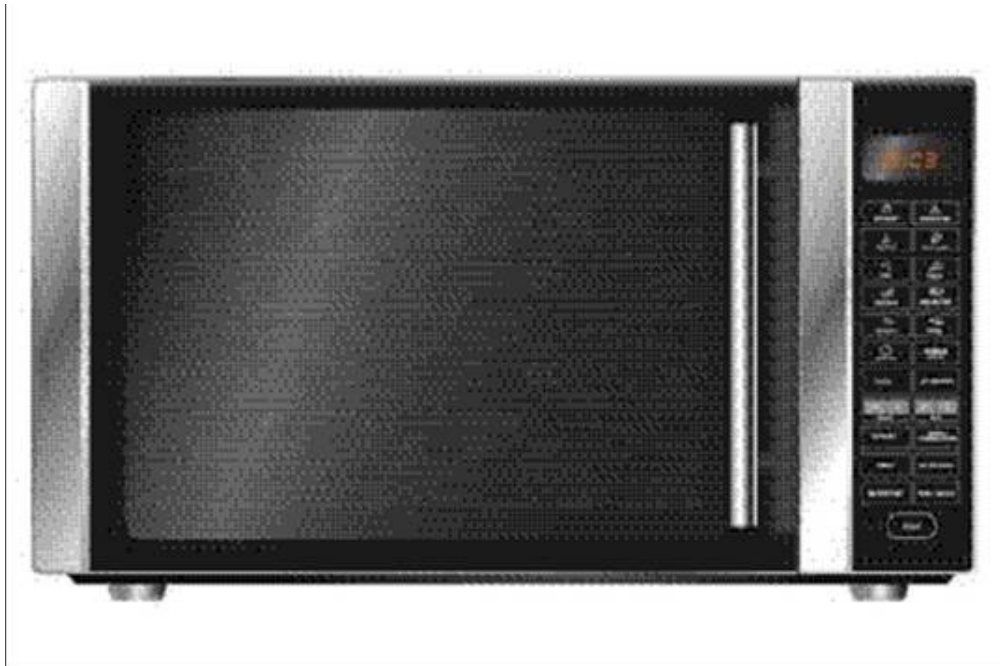

RMW1163

1.1 CU FT STAINLESS DESIGN MICROWAVE

FEATURES:

- STAINLESS STEEL DESIGN
- POWER OUTPUT 1000 WATTS
- POWER LEVELS: 10
- GLASS TURNTABLE
- CHILD LOCK FEATURE

INDIVIDUAL BOX DIMENSIONS

Length: xxxxx
Width: xxxxx
Height: xxxxx