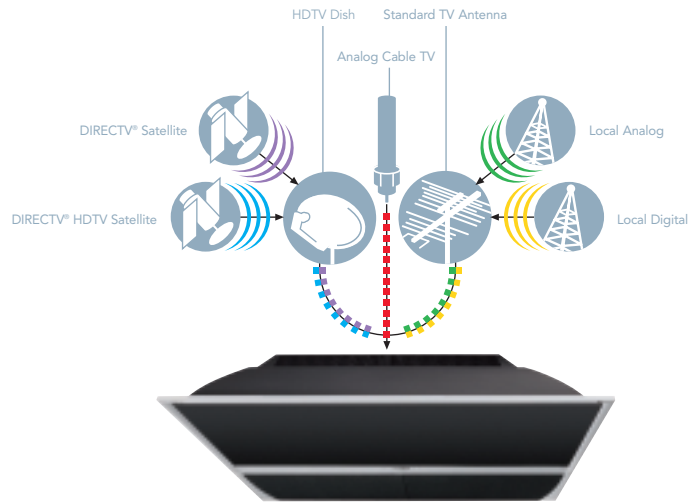

The Built-In Advantage.

The RCA Scenium™ HDTV with its multi-platform capability delivers the full promise of digital quality. There is an all-format ATSC digital tuner built in, for viewing local digital and high-definition broadcasts. In addition, there is an integrated DIRECTV receiver that gives you access to over 225 channels of DIRECTV® programming (programming sold separately; dish required and sold separately). Now you can enjoy an unbeatable lineup of movies, sports, family entertainment, music, news and information, along with unsurpassed picture quality and sound. The experience is truly extraordinary.

RCA SCENIUM
rcascenium.com

Form S-HD65W20

©2001 Thomson multimedia Inc. Trademark(s) ® Registered Marca(s) Registrada(s)
Photos and features subject to change without notice. Illustration of product finish may vary from actual color.
Screen sizes measured diagonally. Printed in the U.S.A. 3/01 PC15939