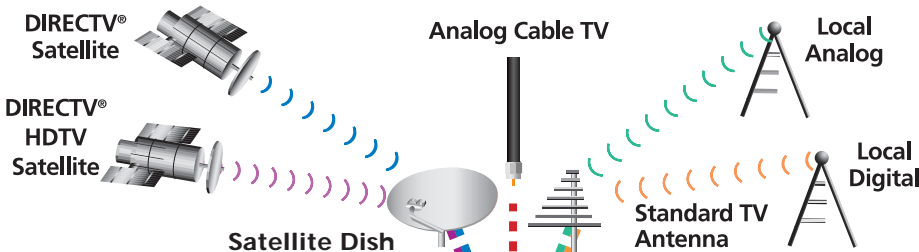

Standard NTSC broadcast

200,000+ pixels

HDTV

1920 X 1080 Lines =
2,073,600 pixels

- High-Definition Display System**
 The RCA P61310 high-definition television offers a 61"-diagonal wide screen (similar to a movie screen) for a breathtaking, lifelike picture. The high-definition optical system provides rich, accurate color and pinpoint detail. Even today's programming will look better on RCA high-definition sets. That's because each set incorporates our latest in digital up-conversion technology to ensure the cleanest, most detailed picture possible from existing signals, regardless of the source.

- Digital Up-Conversion**
 A television picture reformatting process in which the scanning format is changed from interlaced to progressive. Normally, this is done to accommodate a receiver display scanning rate which is faster than the transmitted scanning rate. An up-converted, progressively scanned picture has the benefit of minimizing the visibility of scanning lines and edge flicker.

The RCA Advantage.

RCA HDTV comes with the capability of receiving every broadcast and DIRECTV® satellite signal currently available.

How It Works

The RCA HDTV is a receiver/monitor capable of processing the highest resolution format HDTV signal. This receiver gives you the ability to receive a wide array of programming options including current local broadcast and high-definition (HD) broadcasts where available. In addition, the RCA HDTV will receive and decode standard digital and high-definition DIRECTV® programming.

- **Advanced Twin Tuner™ Picture-In-Picture (NTSC only)**

Two built-in independent tuning systems allow both large-picture and small-picture viewing without the need for a second external video source (e.g. VCR). In addition to standard RCA PIP feature of Swap, the Twin Tuner™ PIP System also provides: