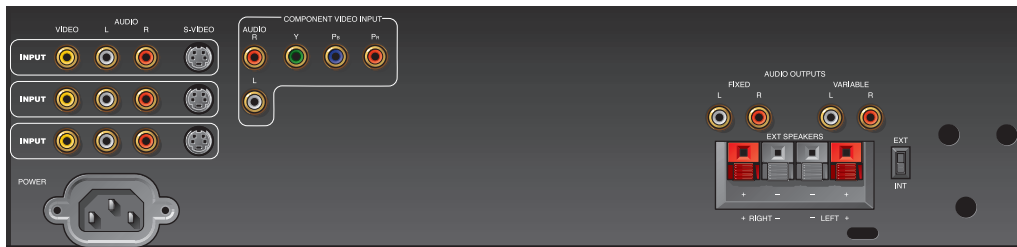

Connections

- **Audio/Video Outputs**

- 1 pair fixed audio outputs (provides constant level output for recording or for stereo system with its own remote).
- 1 pair variable audio outputs (the output audio level changes with TV's remote).
- 1 set of speaker jacks for external speakers.

- **Auxiliary Jack Panel**

- 3 RF inputs (one satellite, two NTSC/ATSC).
- Dolby Digital² output (for optical cable, 5.1, etc.).
- Access Card Reader holds the Satellite Authorization Card which allows access to satellite programming.

- Phone Jack Connector allows a phone line connection for automatic access and communication between the satellite access card and the programming provider.

- **Five Sets of Audio/Video Inputs!**

- 3 A/V composite inputs each with auto-detectable S-Video input.

- 1 set SYNCROSCAN™ HD component video inputs (YPrPb) allows for connection of regular-or progressive-scan DVD players or component-output cable boxes.
- 1 set audio/video inputs located on front panel.

- **Back Panel**