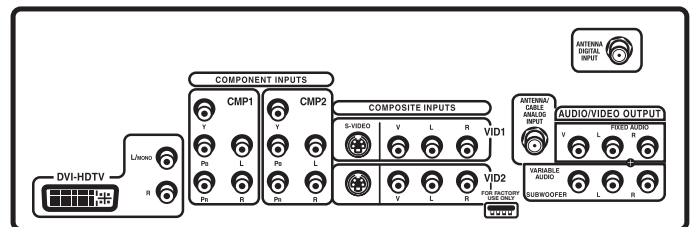

61" Diagonal HDTV Projection Television Specifications

BRAND

RCA

TECHNOLOGY

Category	HDTV
Screen Size	61"
Screen Type	16:9
Tuner	NTSC/ATSC
Comb Filter	3-Line Digital

PICTURE

Adaptive Video Noise Reduction	Yes
Adjustable Color Warmth	Yes
Adjustable Picture Control	Yes
Cinerama	Yes
Format Control	Yes
Auto Color Balance (AKB)	Yes
Auto Color Control	Yes
Convergence	Auto
Optimum Contrast, High-Resolution Screen	Yes
Integrated Shield	Tinted
Horizontal Viewing Angle (Degrees)	>82
Vertical Viewing Angle (Degrees)	>14
Dynamic Focus	Yes
Edge Replacement / SVM	Yes
Horizontal Resolution (Picture Width)	>1200
Picture Power (Watts)	42
Reverse 3:2 Pull Down	Yes
Picture Presets	5+ personal
Wide Band Video Amplifier	Yes
Input Signal Compatibility	480i, 480p, 1080i

SOUND

Audio Power (Watts) Front L/R Speakers	10W/CH
Graphic Equalizer	5 Band
Sound Presets	7 + Personal
Front Speakers	2- Full-range
Sound Type	Broadcast Stereo w/ dbx Noise Reduction
Second Audio Program (SAP)	Yes
Sound Logic Audio Leveler	Yes
Headphone adjustments (bass/treble/volume)	W/Main volume

CONVENIENCE

Auto Channel Search	Yes
Multilingual On-Screen-Display	English, Spanish, French
Auto On + Auto Channel + Auto Volume	Yes
Auto Tune	Yes
Front Panel Lock	Yes
Maximum volume limiter	Yes
Commercial Skip	Yes
Parental control (V-Chip)	USA & Canada
Picture Freeze	Yes
Clock, Sleep and Alarm Timers	Yes

CONNECTIONS (REAR PANEL)

Composite Video Inputs + S-video + L/R Audio	2
HD Component (YPrPb) Video + L/R Audio	2, SYNCROSCAN
DVI	1
RF Input	2
L/R/Subwoofer Variable Outputs	1
Video + Fixed L/R Audio Out	2

CONNECTIONS (FRONT PANEL)

Front Audio/Video	1 + S-video
Front Headphone Jack	Yes

REMOTE CONTROL

Model Number	R401A1
Type	Universal 4-Device

GENERAL

Finish	Ebony Suede/Silver Diamond
Speaker Grill	Cloth
Power ON indicator	Green LED
Power Supply Voltage/Frequency	90-130V / 60 Hz
Power Cord	NEMA 5-15p (US)
Associated Stand (Optional)	RTF4061W150

ACCESSORIES SUPPLIED

User's Guide	English, French, Spanish
Packaging Size (HxWxD) inches	61 1/4 x 63 5/8 x 29 1/8
Weight (lbs) (Product/Packaging)	170.8 / 202.6

* SYNCROSCAN component input automatically detect video formats 1080i, 480p and 480i without the need for consumer intervention.

Product features, definitions and physical specifications are subject to change without notice.

RCA and associated marks are trademarks of THOMSON S.A. used under license to TTE CORPORATION.