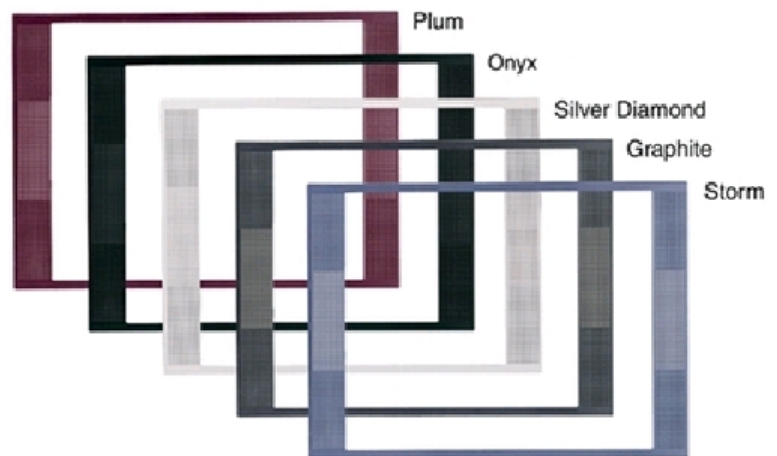

RCA

SCENIUM

D34W135D

34" (Diagonal) TruFlat™ 16x9
HDTV Monitor w/ Integrated DVD
(Optional Clip'On and Stand^{1^})

Features

Integrated DVD Player

TruFlat™

Progressive Scan

Virtual Dolby²

Built-in Sub-Woofer and Sub-Woofer Output

Dual HD Component Inputs (SYNCROSCAN™)

DVI Input with HDCP - New Connectivity

Benefits

Built-in DVD player offers maximum convenience and ease of use. The latest in Home Entertainment Technology without the need for additional wires/cables.

The TruFlat™ tube is designed to provide a distortion-free viewing experience ideal for HDTV, digital broadcast and emerging applications.

Digitally combines two fields of video into one high-resolution image frame. Creating a smooth film-like appearance.

Virtual Dolby² uses the TV's left & right speakers to simulate surround sound and create a "live performance" experience.

Use built-in sub-woofer or connect a powered sub-woofer directly to the TV without the need for a separate audio receiver.

Auto-adjusting inputs allow a wide array of component compatible equipment (e.g. DVD/ Satellite) to be connected simultaneously. Helps simplify hook-up process.

DVI-HDTV allows transmission of (uncompressed digital) video signals from a set-top box to a digital TV. DVI delivers the purest digital transmission available today.