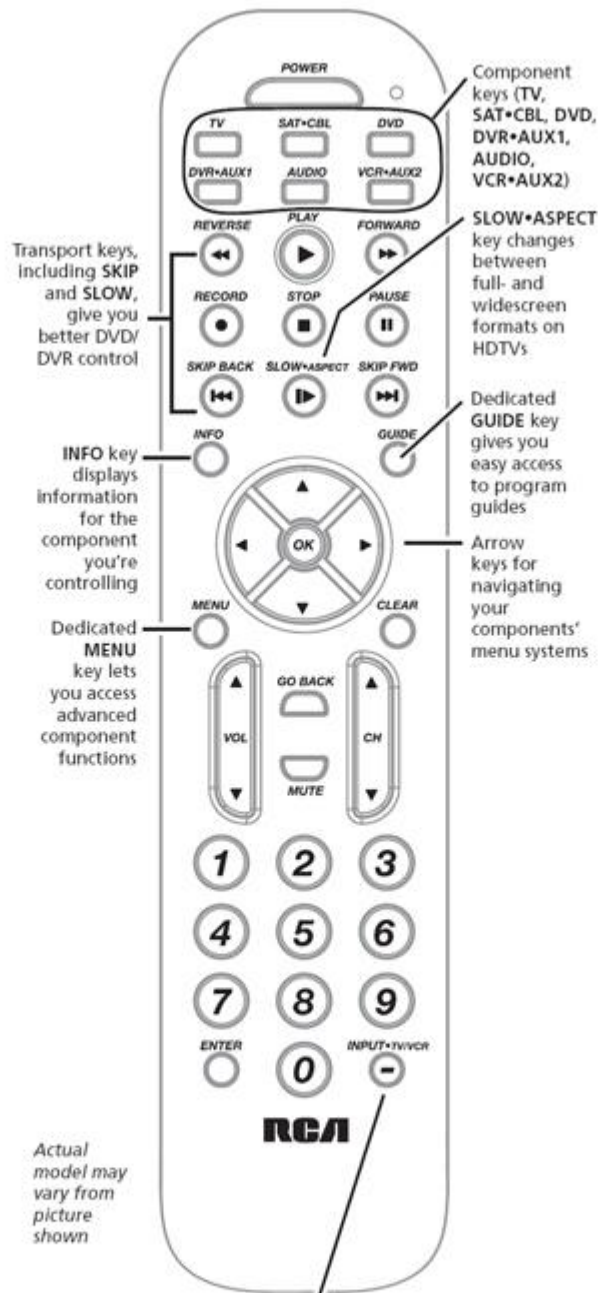

### Features

- Replaces and consolidates most major remote brands
- Controls TV, SAT, cable, DVD, DVR, AUX1, audio, VCR, and AUX2
- Enables direct access to new HD over the air digital sub channels
- Simple device setup with automatic brand, manual and direct code search methods
- Extensive DVD functionality with previous chapter, next chapter, and slow play keys

### Product Specifications

Product Name	6-Device Remote Control with DBS Support
Product Type	Universal Remote Control
Number of Controllable Devices	6
Product Model	RCR6473R
Wireless Technology	Infrared
Connectivity Technology	Wireless
Compatible Devices	TV VCR Auxiliary DVD Player Satellite Box
Additional Information	<ul style="list-style-type: none"><li>• Program via direct entry, manual code search and auto-code search</li><li>• Sleep timer</li><li>• DBS Support</li></ul>

## A Closer Look

The INPUT and — (dash) key has three functions, it (1) toggles through all the video or audio sources connected to your TV or audio component; (2) toggles between VCR and the TV input; (3) lets you separate the main channel number from the sub-channel number in digital channel numbers