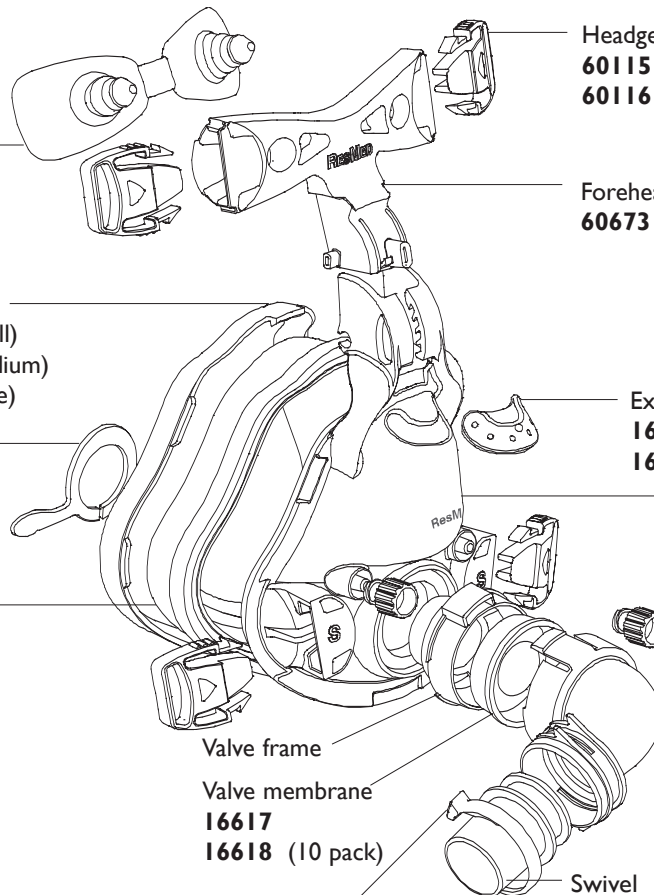

Ultra Mirage™ Full Face Mask

COMPONENTS CARD

Ultra Mirage Full Face Mask System (complete system with headgear and cushion)

Small, Standard	60600
Small, Shallow	60601
Medium, Standard	60602
Medium, Shallow	60603
Large, Standard	60604
Large, Shallow	60605

Ultra Mirage Full Face Frame System with cushion (no headgear)

Small, Standard	60620
Small, Shallow	60621
Medium, Standard	60622
Medium, Shallow	60623
Large, Standard	60624
Large, Shallow	60625

Headgear
(includes headgear clips)

16118 Small
60674 Standard
16119 Large

Forehead pad
60123
60124 (10 pack)

Cushion clip
16674 (small)
16675 (medium)
16676 (large)

Elbow retainer
60683
16637 (includes 5 elbow
retainers and 5 swivel clips)

Cushion
16604 (small, standard)
16671 (small, shallow)
16605 (medium, standard)
16672 (medium, shallow)
16606 (large, standard)
16673 (large, shallow)

Headgear clip
60115 (2 pack)
60116 (10 pack)

Forehead Support
60673

Exhaust vent
16509
16510 (10 pack)

Mask frame
60670 (small)
60671 (medium)
60672 (large)

Port caps
60681 (2 pack)
60682 (10 pack)

Elbow assembly
(includes elbow retainer,
valve frame, valve
membrane, valve elbow,
swivel clip and swivel)
16613

Swivel clip
60680
16637 (includes 5 elbow
retainers and 5 swivel clips)