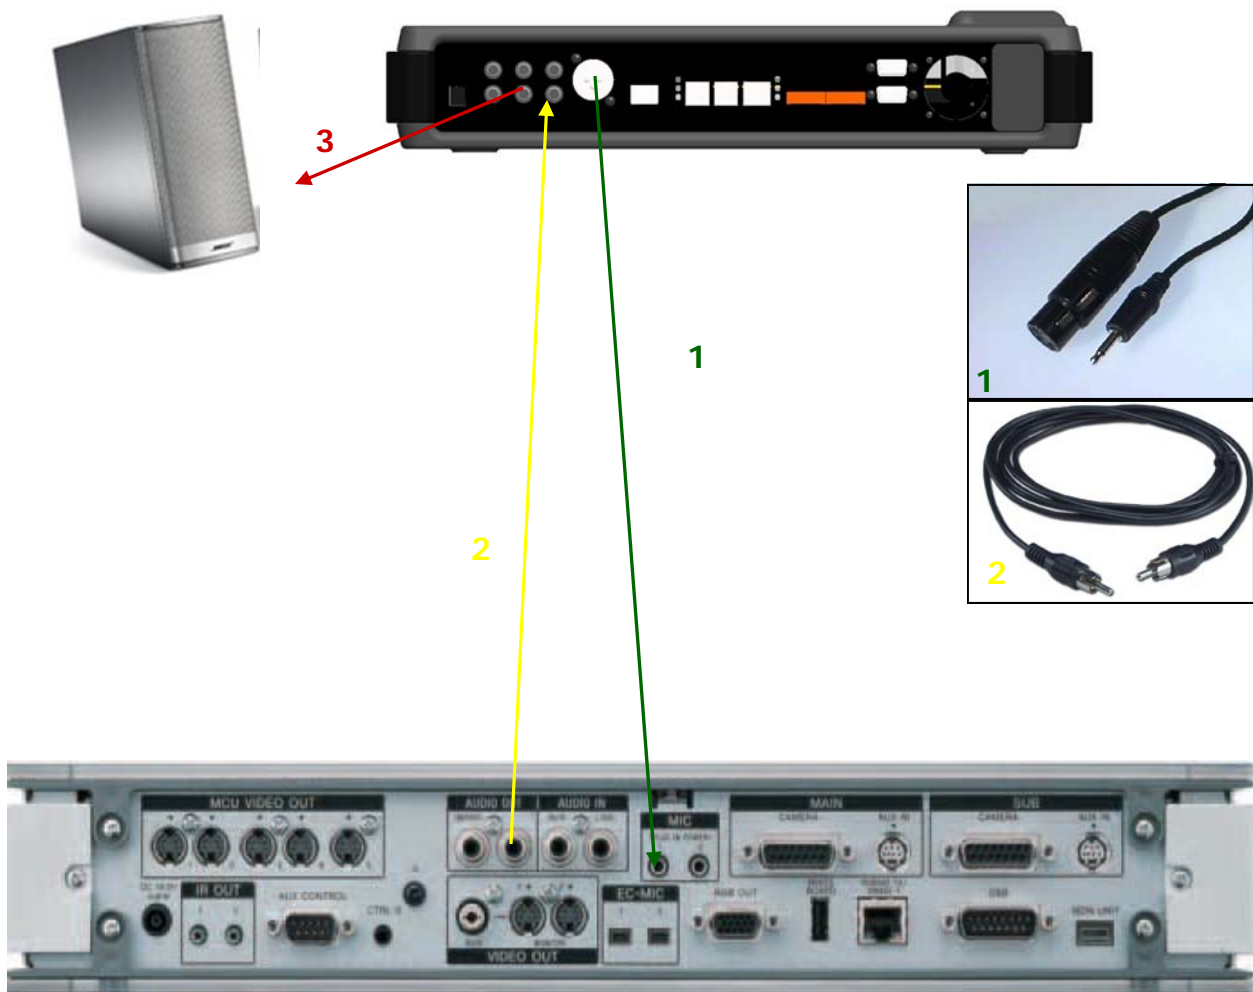

Revolabs Fusion™ Microphone System — Sony PCS-G70 Setup Guide

This setup guide will guide you through the steps needed to properly connect a Revolabs Fusion Microphone System to a Sony PCS-G70 video codec.

Requirements for connecting systems:

1. Revolabs Fusion 4 or 8 channel Microphone System
2. Sony PCS-G70 video codec
3. QTY 1 Female XLR—1/8" mono male cable* (i.e. Calrad 10-144)
4. QTY 1 RCA male — RCA male cable
5. Amplified Speakers

* Optional Item

Connecting the Cables

1. Connect a Female XLR – 1/8" audio cable between the XLR "CONF OUT" port on the Fusion and the "MIC 1" port on the PCS-G70.
2. Connect a Male RCA-RCA audio cable between the "CONF IN" port on the Fusion and the non-mixed "AUDIO OUT" port on the PCS-G70.
3. Connect a Male RCA audio cable between the "Room Out" port on the Fusion and the Amplified Speakers.